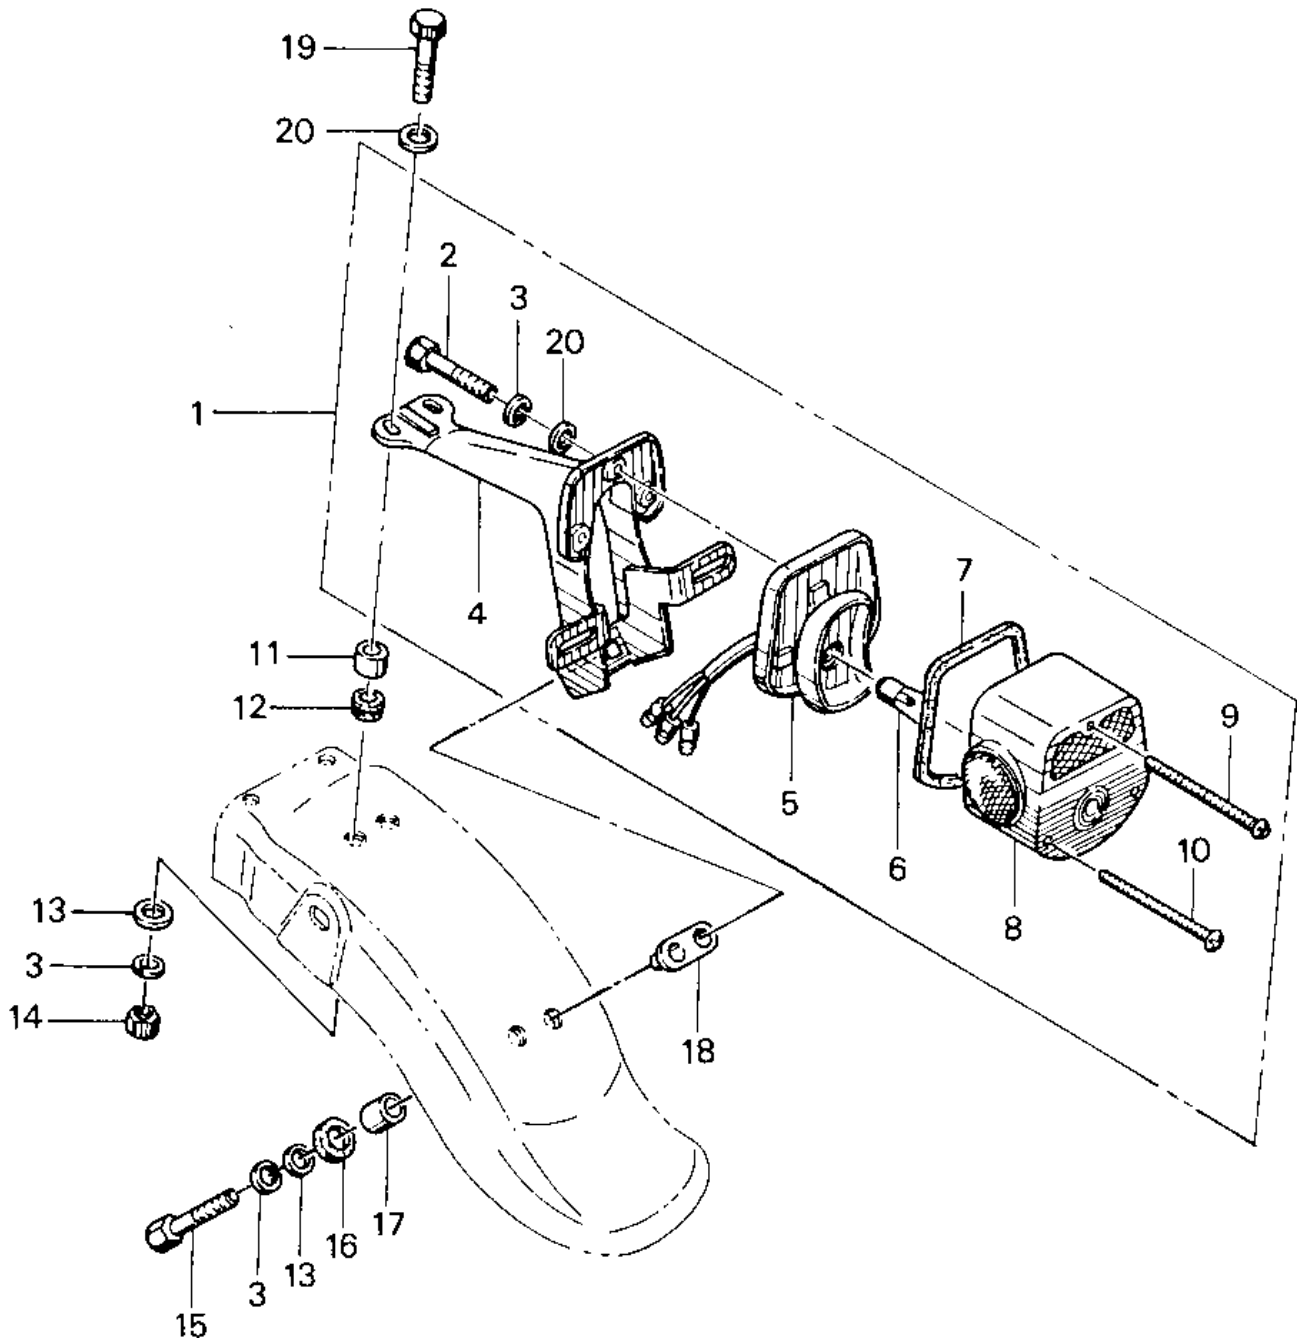

1977 KZ400-A1 PARTS DIAGRAM

TAILLIGHT

1977 KZ400-A1 PARTS LIST

TAILLIGHT

ITEM NAME	PART NUMBER	QUANTITY
LIGHT ASSY TAIL BLACK (Ref # 1)	23024-059-10	1
BOLT-UPSET 6X14 (Ref # 2)	112B0614	3
WASHER SPRING 6MM (Ref # 3)	461F0600	7
BKT LICENSE PLT BLACK (Ref # 4)	23036-041-10	1
BODY-COMP-TAIL LAMP (Ref # 5)	23027-1019	1
BODY-COMP-TAIL LAMP (Ref # 5)	23027-1019	1
BULB,12V 32/3CP (Ref # 6)	92069-059	1
GASKET,TAIL LAMP LENS (Ref # 7)	23028-019	1
LENS,TAIL LAMP (Ref # 8)	23026-028	1
SCREW (Ref # 9)	220R0455	1
SCREW PAN HEAD 4X50 (Ref # 10)	220E0450	2
COLLAR,6.8X10X8.5 (Ref # 11)	92027-129	2
DAMPER RUBBER (Ref # 12)	92075-076	2
WASHER 6.5X20X1.6T (Ref # 13)	92022-125	4
NUT 6MM (Ref # 14)	311B0600	2
BOLT-UPSET (Ref # 15)	112G0625	2
DAMPER RUBBER,RR FEND (Ref # 16)	92075-121	2
COLLAR,REAR FENDER (Ref # 17)	92027-162	2
DAMPER RUBBER,FENDER (Ref # 18)	92075-273	1
BOLT 6X22 (Ref # 19)	112B0622	2
WASHER PLAIN 6MM (Ref # 20)	411B0600	5