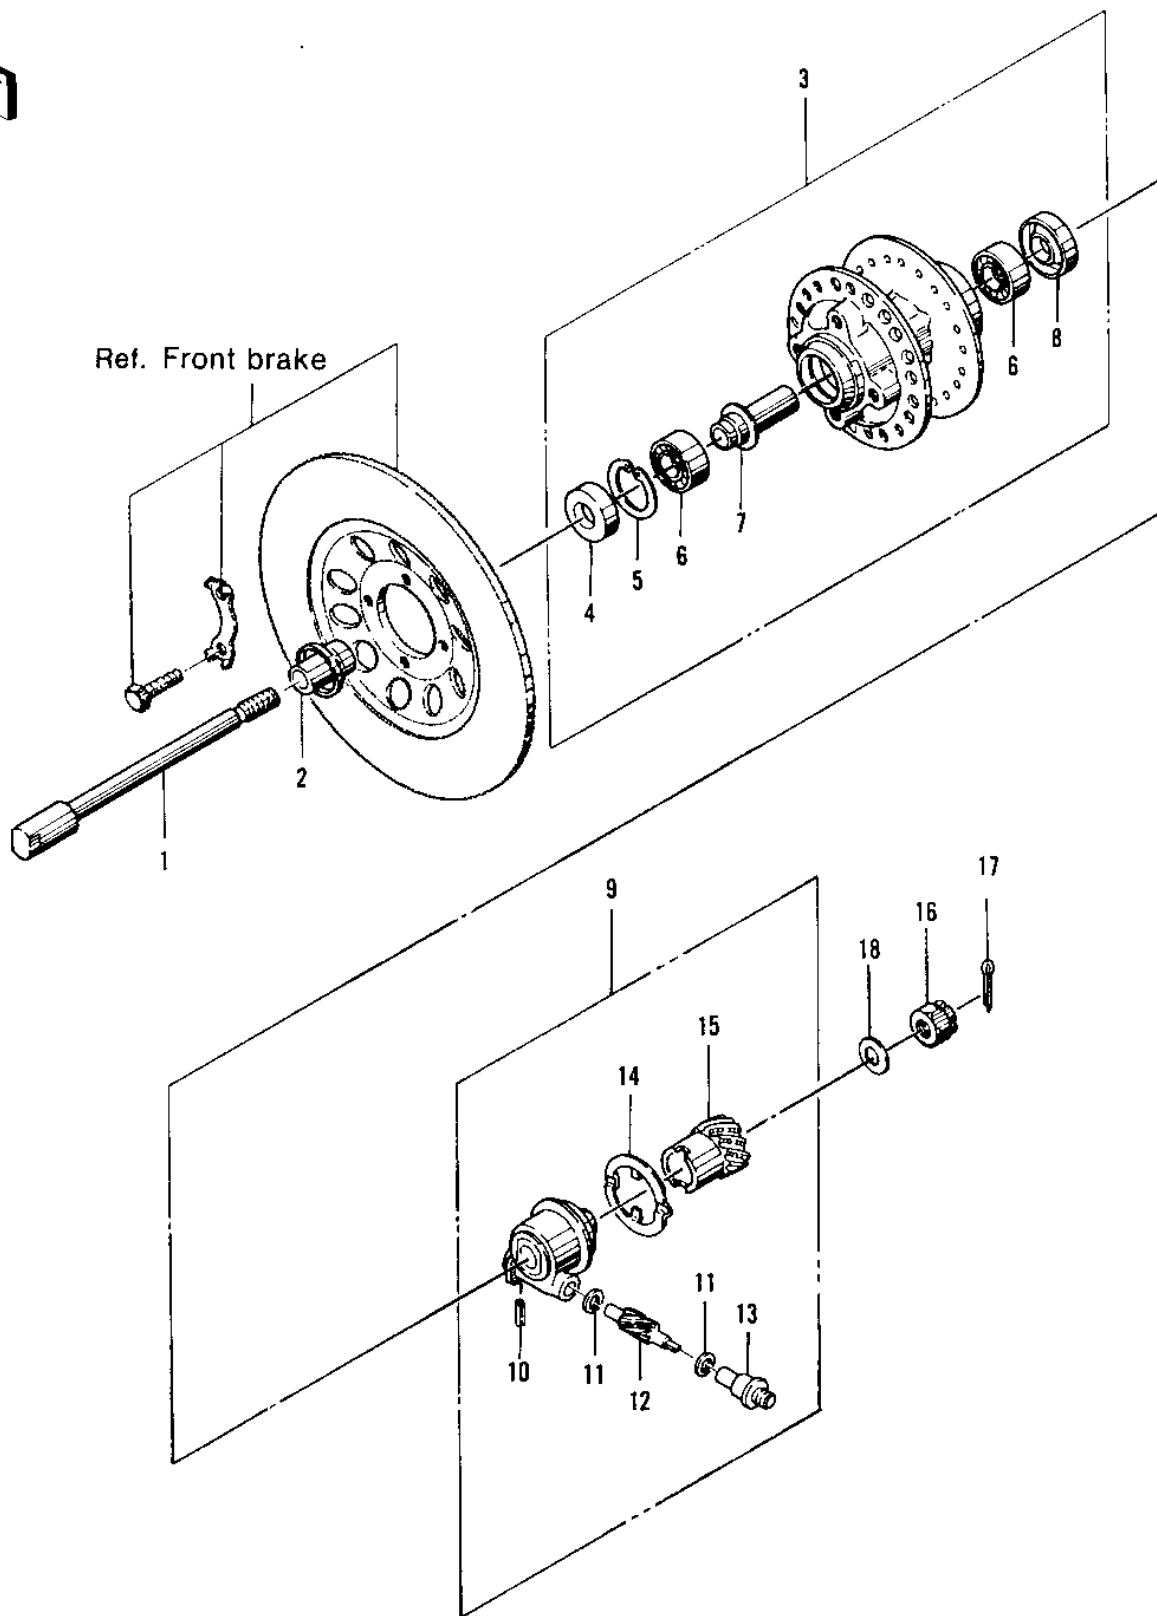

1978 KZ400-A2 PARTS DIAGRAM

FRONT HUB

1978 KZ400-A2 PARTS LIST

FRONT HUB

ITEM NAME	PART NUMBER	QUANTITY
AXLE,FRONT (Ref # 1)	41068-045	1
COLLAR,FRONT AXLE (Ref # 2)	41069-028	1
DRUM-ASSY,FR BRK,BUFF (Ref # 3)	41034-038-80	1
OIL SEAL,WTC22427 (Ref # 4)	92052-011	1
CIRCLIP,42MM (Ref # 5)	92033-1041	2
BEARING BALL #6302 (Ref # 6)	601B6302	1
COLLAR,FR HUB BEARING (Ref # 7)	41039-026	1
OIL SEAL,WTC40528 (Ref # 8)	92052-012	1
GEAR BOX ASSY (Ref # 9)	41078-006	1
PIN,SPRING (Ref # 10)	41082-001	1
WASHER THRST SPD PINI (Ref # 11)	41063-001	1
PINION,SPEEDOMETER (Ref # 12)	41060-016	1
BUSH,SPEEDMETER CABLE (Ref # 13)	41062-005	1
DRIVE,SPEED,GEAR (Ref # 14)	41064-012	1
GEAR,SPEEDOMETER (Ref # 15)	41059-025	1
NUT,14MM (Ref # 16)	42045-020	1
PIN COTTER 3.0X25 (Ref # 17)	550D3025	1
WASHER PLAIN 14MM (Ref # 18)	410B1400	1