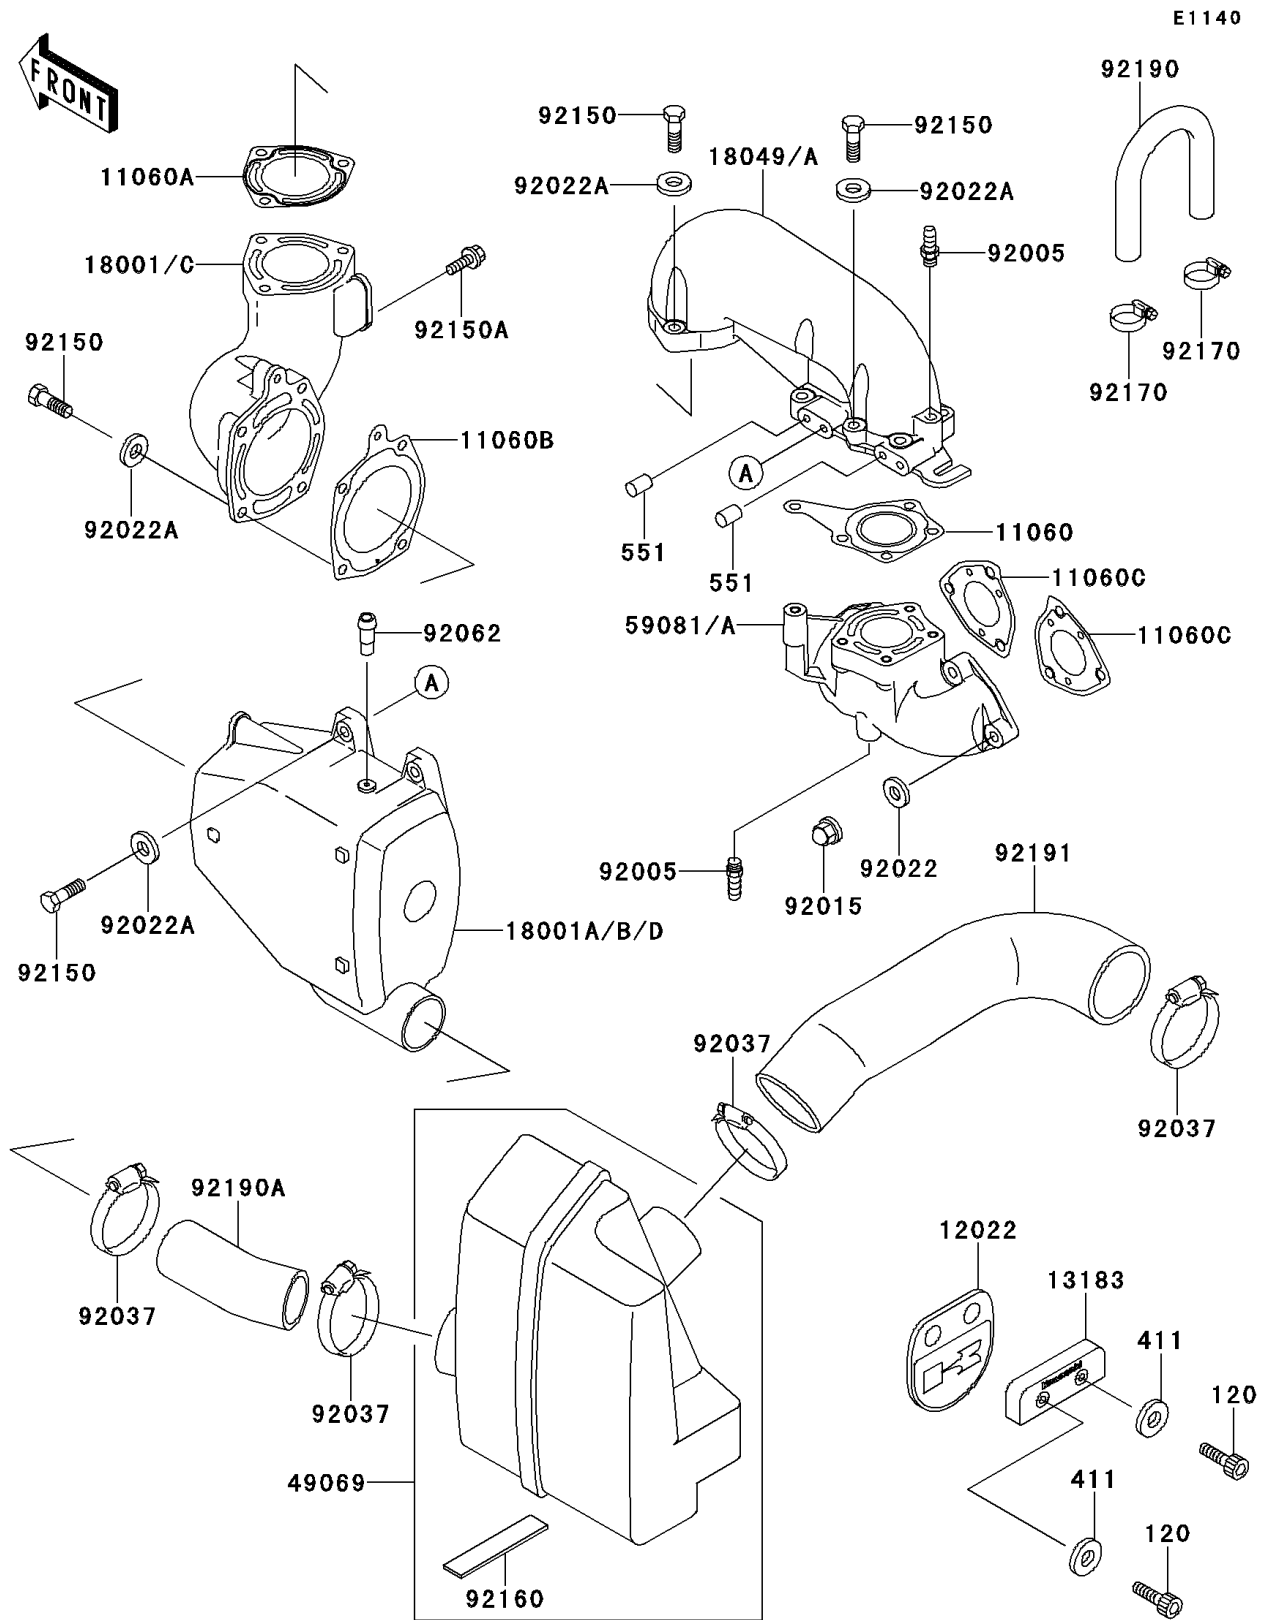

1996 750 SXi PARTS DIAGRAM

Muffler(s)

1996 750 SXi PARTS LIST

Muffler(s)

ITEM NAME	PART NUMBER	QUANTITY
BOLT-SOCKET,6X20 (Ref # 120)	120R0620	1
WASHER-PLAIN,6MM (Ref # 411)	411S0600	1
PIN-DOWEL (Ref # 551)	551R0812	1
GASKET,EXHAUST (Ref # 11060)	11060-3712	1
GASKET,MUFFLER,FR (Ref # 11060A)	11060-3713	1
GASKET,MUFFLER CHAMBER (Ref # 11060B)	11060-3714	1
GASKET,EXHAUST MANIFOLD (Ref # 11060C)	11060-3759	1
VALVE-REED (Ref # 12022)	12022-3706	1
PLATE (Ref # 13183)	13183-3817	1
MUFFLER (Ref # 18001B)	18001-3763	1
MUFFLER,FR (Ref # 18001C)	18001-3764	1
PIPE-EXHAUST (Ref # 18049A)	18049-3762	1
MUFFLER-ASSY,WATER (Ref # 49069)	49069-3705	1
MANIFOLD-EXHAUST (Ref # 59081A)	59081-3723	1
FITTING,HOSE (Ref # 92005)	92005-3712	1
NUT,CAP,8MM (Ref # 92015)	92015-1371	1
WASHER,8.2X18X1.5 (Ref # 92022)	92022-1964	1
WASHER,8.2X18X1.5 (Ref # 92022A)	92022-3743	1
CLAMP (Ref # 92037)	92037-3009	1
NOZZLE (Ref # 92062)	92062-3705	1
BOLT,8X35 (Ref # 92150)	92150-3833	1
BOLT,8X16 (Ref # 92150A)	92150-3846	1
DAMPER (Ref # 92160)	92160-3793	1
CLAMP (Ref # 92170)	92170-3718	1
TUBE,HEAD-EXHAUST PIPE (Ref # 92190)	92190-3829	1
TUBE (Ref # 92190A)	92190-3978	1
TUBE,WATER MUFFLER-BULKHEAD (Ref # 92191)	92191-3721	1