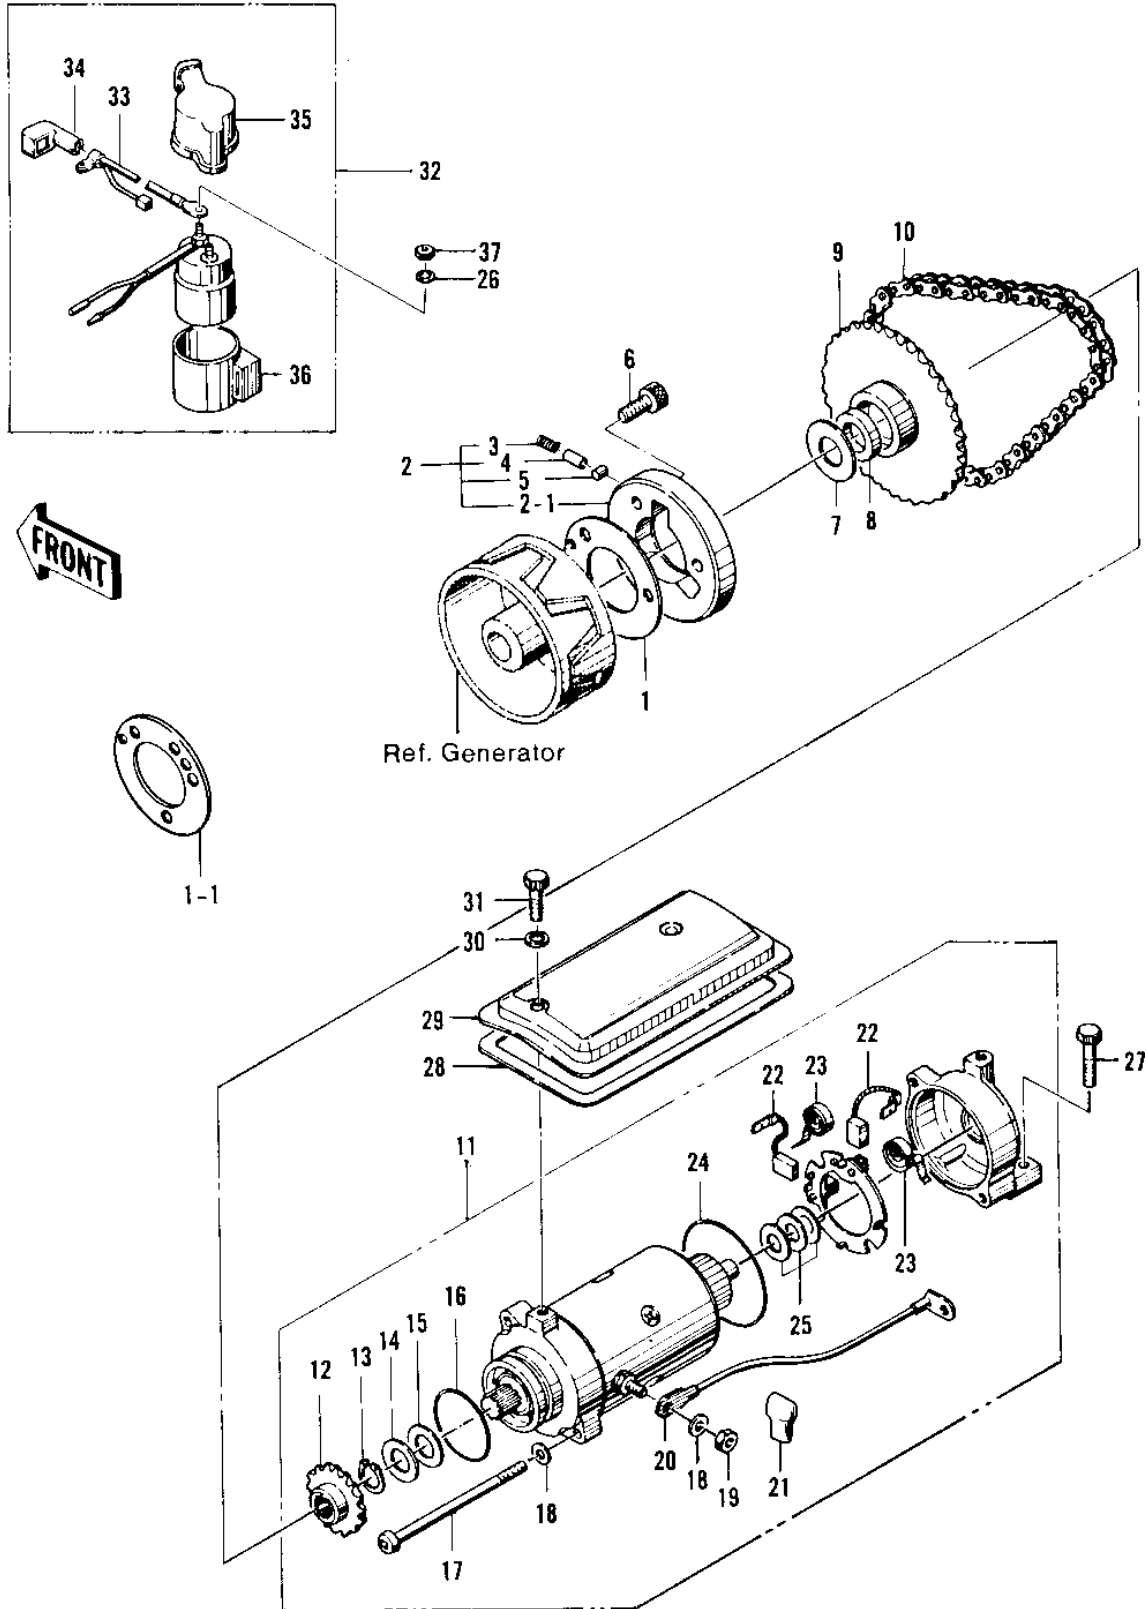

# 1978 KZ400-A2 PARTS DIAGRAM

## STARTER MOTOR/STARTER CLUTCH

## STARTER MOTOR/STARTER CLUTCH

ITEM NAME	PART NUMBER	QUANTITY
WASHER,FREE WHEEL (Ref # 1)	92026-082	
PLATE,CLUTCH STARTER (Ref # 1-1)	92026-112	
CLUTCH ASSY,STARTER (Ref # 2)	13193-1001	
CLUTCH ASSY,STARTER (Ref # 2-1)	13193-1001	
SPRING (Ref # 3)	92081-110	
PIN (Ref # 4)	92043-087	
ROLLER (Ref # 5)	92122-004	
BOLT (Ref # 6)	120P0816	
WASHER,THRUST (Ref # 7)	92026-100	
OIL SEAL (Ref # 8)	92050-066	
GEAR STARTER CLUTCH (Ref # 9)	21170-001	
CHAIN,DYNAMO (Ref # 10)	92057-1009	
CHAIN,DYNAMO (Ref # 10)	92057-1009	
MOTOR ASSY,STARTER (Ref # 11)	21163-1011	
MOTOR ASSY,STARTER (Ref # 11)	21163-1011	
SPROCKET STARTNG MOT (Ref # 12)	21053-002	
CIRCLIP 14MM (Ref # 13)	480J1400	
WASHER,PLAIN,14MM (Ref # 14)	21025-008	
WASHER PLAIN 14MM (Ref # 15)	21025-009	
"0" RING,42.8MM (Ref # 16)	21027-005	
SCREW PAN HEAD 6X110 (Ref # 17)	220B06110	
WASHER SPRING 6MM (Ref # 18)	461F0600	
NUT 6MM (Ref # 19)	312B0600	
WIRE STRTER MOT LEAD (Ref # 20)	26010-035	
CAP,STARTING MOTOR (Ref # 21)	21017-020	
BRUSH CARBON (Ref # 22)	21039-004	
SPRING CARBON BRUSH (Ref # 23)	21040-004	
"0" RING,62MM (Ref # 24)	21027-006	
WASHER,PLAIN,9MM (Ref # 25)	21025-007	

### STARTER MOTOR/STARTER CLUTCH

ITEM NAME	PART NUMBER	QUANTITY
WASHER SPRING 6MM (Ref # 26)	461F0600	
BOLT-UPSET (Ref # 27)	112G0625	
GASKET START MOT COV (Ref # 28)	21166-002	
COVER STARTER MOTOR (Ref # 29)	21165-002	
WASHER,PLAIN,6MM (Ref # 30)	410D0600	
BOLT-FLANGED-SMALL (Ref # 31)	132E0612	
SWITCH ASSY,MAGNETIC (Ref # 32)	21164-006	
WIRE,LEAD,MAG SWITCH (Ref # 33)	26011-1027	
CAP,MAG SWTCH TERMNL (Ref # 34)	21017-021	
COVER MAGNETIC SWITCH (Ref # 35)	21141-004	
DAMPER MAG SWITCH SHK (Ref # 36)	21064-002	
NUT 6MM (Ref # 37)	311B0600	