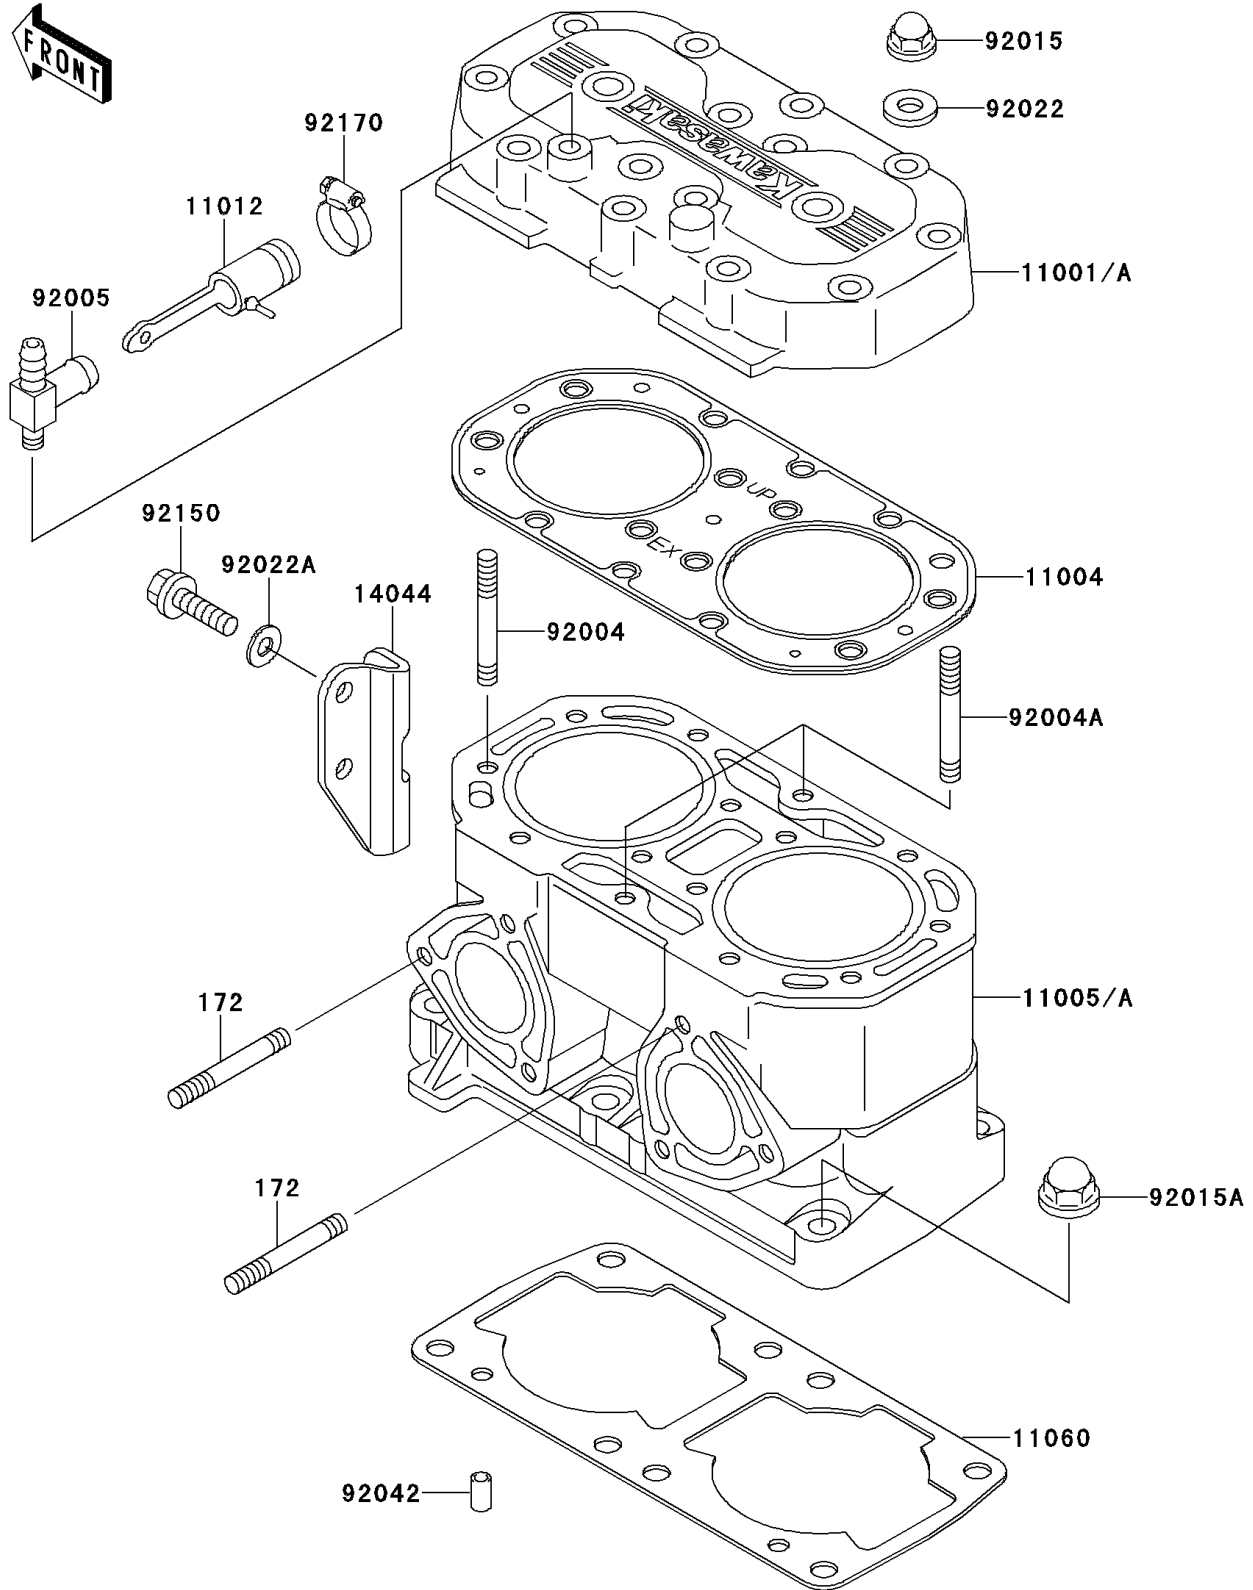

1997 750 SXi (Canada Only) PARTS DIAGRAM

Cylinder Head/Cylinder

E1110

1997 750 SXi (Canada Only) PARTS LIST

Cylinder Head/Cylinder

ITEM NAME	PART NUMBER	QUANTITY
BOLT-STUD (Ref # 172)	172R0830	6
HEAD-CYLINDER (Ref # 11001A)	11001-3728	1
GASKET-HEAD (Ref # 11004)	11004-3714	1
CYLINDER-ENGINE (Ref # 11005A)	11005-3729	1
CAP (Ref # 11012)	11012-3757	1
GASKET,CYLINDER BASE (Ref # 11060)	11060-3711	1
HOLDER-CABLE (Ref # 14044)	14044-3728	1
STUD,8X43 (Ref # 92004)	92004-3715	12
STUD,8X43 (Ref # 92004A)	92004-3719	2
FITTING (Ref # 92005)	92005-3711	1
NUT,CAP,8MM (Ref # 92015)	92015-1371	14
NUT,10MM (Ref # 92015A)	92015-1649	8
WASHER,8.2X18X1.5 (Ref # 92022)	92022-1964	14
WASHER,8.2X18X1.5 (Ref # 92022A)	92022-3743	2
PIN,DOWEL,6.3X8X14 (Ref # 92042)	92042-007	2
BOLT,8X16 (Ref # 92150)	92150-3846	2
CLAMP (Ref # 92170)	92170-3729	1