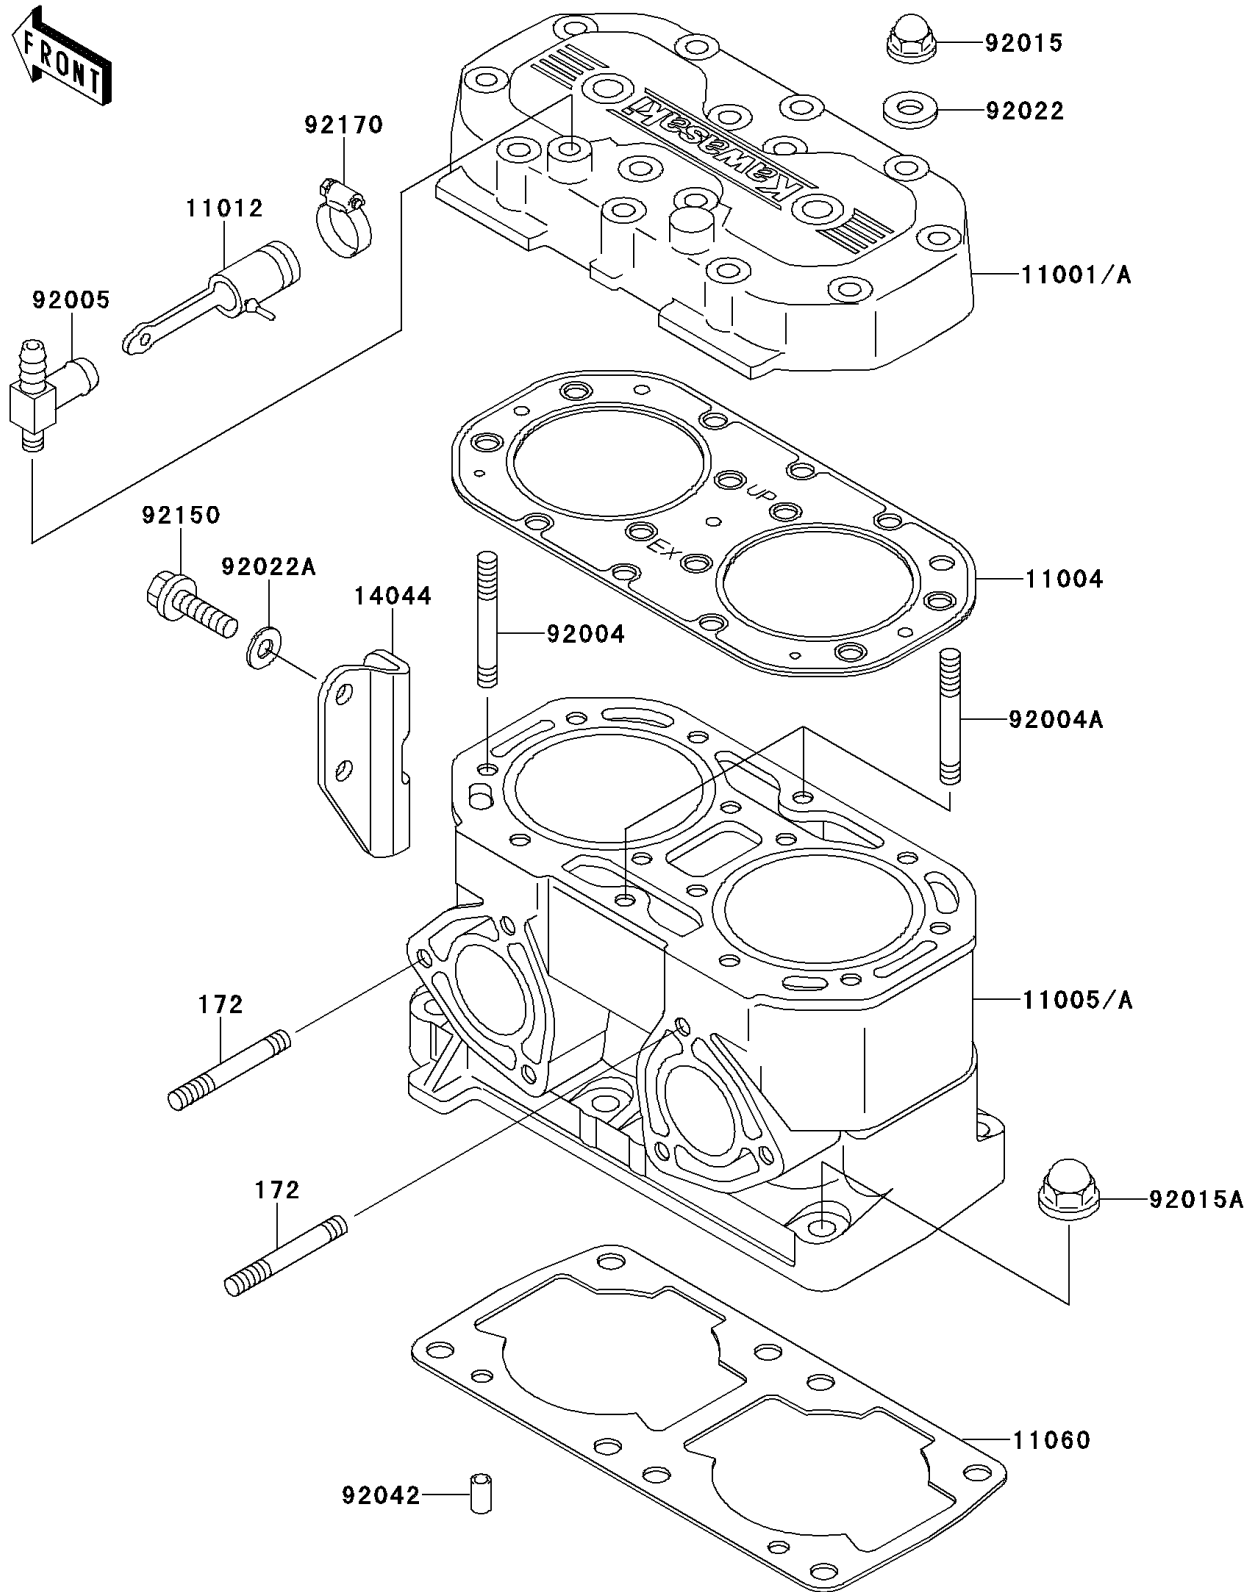

1996 750 SXi PARTS DIAGRAM

Cylinder Head/Cylinder

E1110

1996 750 SXi PARTS LIST

Cylinder Head/Cylinder

ITEM NAME	PART NUMBER	QUANTITY
BOLT-STUD (Ref # 172)	172R0830	1
HEAD-CYLINDER (Ref # 11001A)	11001-3728	1
GASKET-HEAD (Ref # 11004)	11004-3714	1
CYLINDER-ENGINE (Ref # 11005A)	11005-3729	1
CAP (Ref # 11012)	11012-3757	1
GASKET,CYLINDER BASE (Ref # 11060)	11060-3711	1
HOLDER-CABLE (Ref # 14044)	14044-3728	1
STUD,8X43 (Ref # 92004)	92004-3715	1
STUD,8X43 (Ref # 92004A)	92004-3719	1
FITTING (Ref # 92005)	92005-3711	1
NUT,CAP,8MM (Ref # 92015)	92015-1371	1
NUT,10MM (Ref # 92015A)	92015-1649	1
WASHER,8.2X18X1.5 (Ref # 92022)	92022-1964	1
WASHER,8.2X18X1.5 (Ref # 92022A)	92022-3743	1
PIN,DOWEL,6.3X8X14 (Ref # 92042)	92042-007	1
BOLT,8X16 (Ref # 92150)	92150-3846	1
CLAMP (Ref # 92170)	92170-3729	1