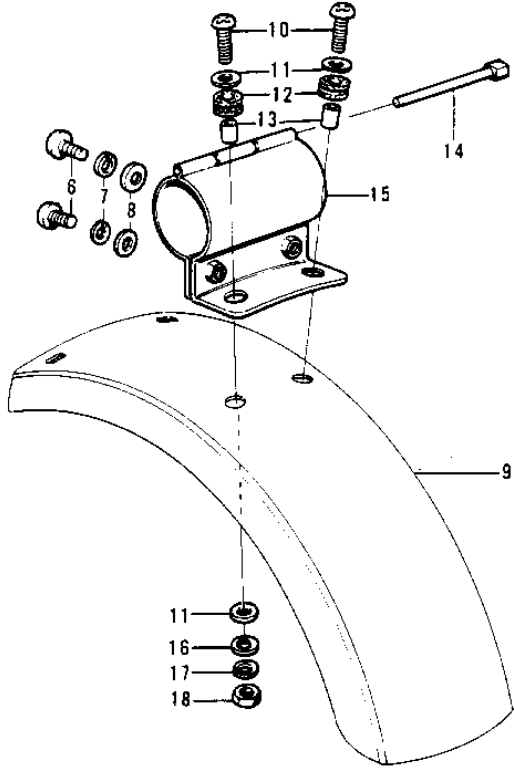

1977 KH400-A4 PARTS DIAGRAM

OPTIONAL PARTS

1977 KH400-A4 PARTS LIST

OPTIONAL PARTS

ITEM NAME	PART NUMBER	QUANTITY
OIL DAMPER-STEERING (Ref # 1)	46117-006	1
WASHER PLAIN 8MM (Ref # 2)	411B0800	1
BOLT-SMALL-UPSET,8X30 (Ref # 3)	115G0830	1
WASHER SPRING 8MM (Ref # 4)	461F0800	1
NUT,8MM (Ref # 5)	311B0800	1
SCREW PAN HEAD 6X12 (Ref # 6)	220E0612	1
WASHER SPRING 6MM (Ref # 7)	461F0600	2
WASHER PLAIN 6MM (Ref # 8)	411B0600	2
FENDER-RR (Ref # 9)	35022-102	1
SCREW PAN HEAD 6X20 (Ref # 10)	220E0620	1
WASHER 6.5X20X1.6T (Ref # 11)	92022-125	1
DAMPER RUBBER (Ref # 12)	92075-076	1
COLLAR,6.8X10X8.5 (Ref # 13)	92027-129	1
PIN OIL TANK (Ref # 14)	32111-003	1
BRACKET,REAR FENDER (Ref # 15)	35025-024	1
NUT 6MM (Ref # 18)	311B0600	1