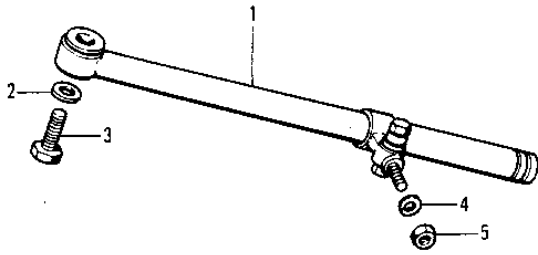

1977 KH400-A4 PARTS DIAGRAM

OPTIONAL PARTS

1977 KH400-A4 PARTS LIST

OPTIONAL PARTS

ITEM NAME	PART NUMBER	QUANTITY
OIL DAMPER-STEERING (Ref # 1)	46117-006	1
WASHER PLAIN 8MM (Ref # 2)	411B0800	1
BOLT-SMALL-UPSET,8X30 (Ref # 3)	115G0830	1
WASHER SPRING 8MM (Ref # 4)	461F0800	1
NUT,8MM (Ref # 5)	311B0800	1
SCREW PAN HEAD 6X12 (Ref # 6)	220E0612	1
WASHER SPRING 6MM (Ref # 7)	461F0600	2
WASHER PLAIN 6MM (Ref # 8)	411B0600	2
FENDER-RR (Ref # 9)	35022-102	1
SCREW PAN HEAD 6X20 (Ref # 10)	220E0620	1
WASHER 6.5X20X1.6T (Ref # 11)	92022-125	1
DAMPER RUBBER (Ref # 12)	92075-076	1
COLLAR,6.8X10X8.5 (Ref # 13)	92027-129	1
PIN OIL TANK (Ref # 14)	32111-003	1
BRACKET,REAR FENDER (Ref # 15)	35025-024	1
NUT 6MM (Ref # 18)	311B0600	1