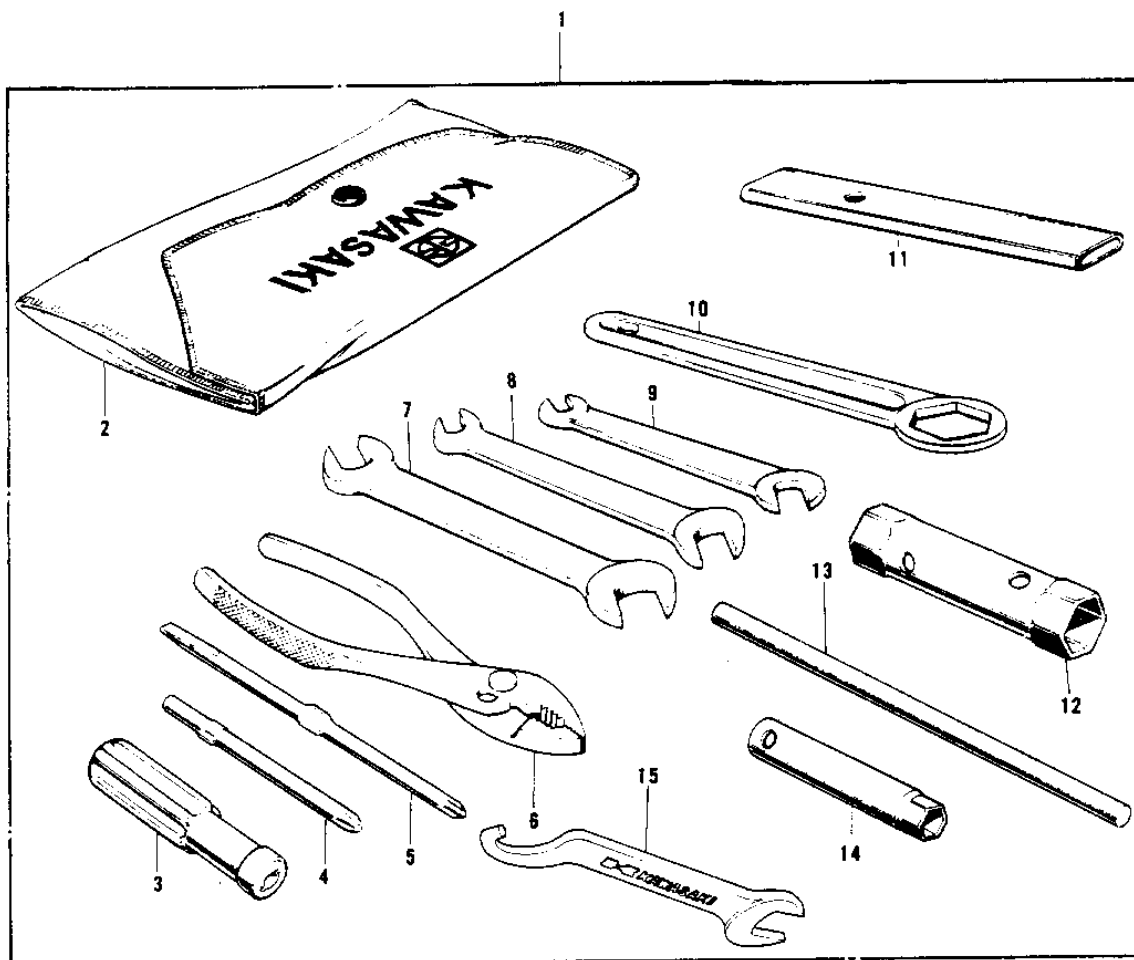

1977 KH400-A4 PARTS DIAGRAM

OWNER TOOLS

1977 KH400-A4 PARTS LIST

OWNER TOOLS

ITEM NAME	PART NUMBER	QUANTITY
*** N.L.A.*** (Canada) (Ref # 1)	56007-054	1
BAG,TOOL (Ref # 2)	56008-008	1
92106-1001 (Canada) (Ref # 3)	92106-002	1
SCREW DRIVER #3 PHILIP (Ref # 4)	92107-005	1
TOOL-DRIVER (Ref # 5)	92107-1052	1
PLIERS,160MM (Ref # 6)	92112-003	1
TOOL-WRENCH,OPEN END, (Ref # 7)	92110-1153	1
WRENCH,OPEN END,12X13 (Ref # 8)	92126-002	1
WRENCH,OPEN,8X10 (Ref # 9)	92126-001	1
TOOL-WRENCH,BOX END,2 (Ref # 10)	92110-1147	1
BAR, WRENCH (Ref # 11)	92111-004	1
WRENCH,BOX,17X21 (Ref # 12)	92110-012	1
BAR,SPARK PLUG WRENCH (Ref # 13)	92111-005	1
WRENCH BOX 10MM (Ref # 14)	92110-007	1
*** N.L.A.*** (Canada) (Ref # 15)	92126-012	1
LIQUID GASKET (Ref # 16)	92104-002	1