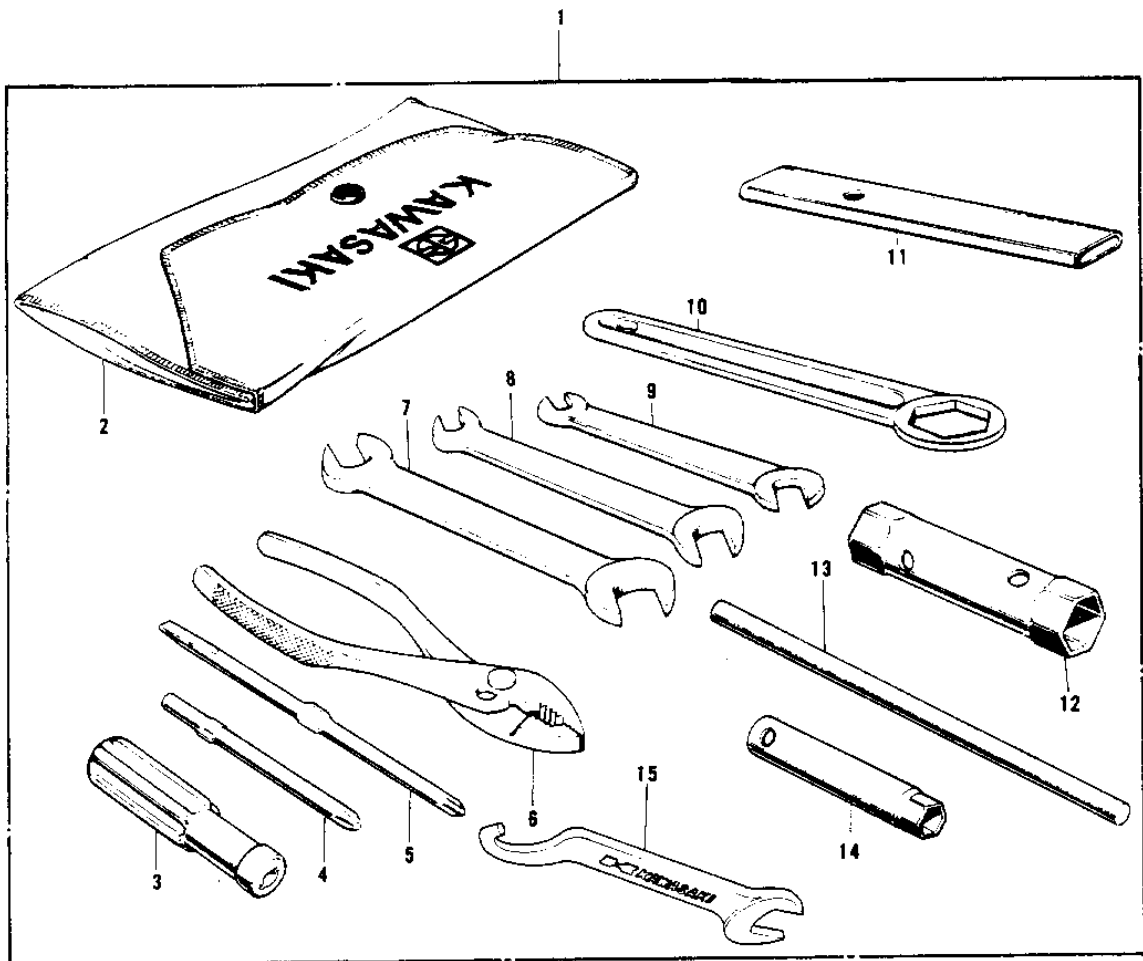

1976 KH400-A3 PARTS DIAGRAM

OWNER TOOLS

1976 KH400-A3 PARTS LIST

OWNER TOOLS

ITEM NAME	PART NUMBER	QUANTITY
*** N.L.A.*** (Canada) (Ref # 1)	56007-054	1
BAG,TOOL (Ref # 2)	56008-008	1
92106-1001 (Canada) (Ref # 3)	92106-002	1
SCREW DRIVER #3 PHILIP (Ref # 4)	92107-005	1
TOOL-DRIVER (Ref # 5)	92107-1052	1
PLIERS,160MM (Ref # 6)	92112-003	1
TOOL-WRENCH,OPEN END, (Ref # 7)	92110-1153	1
WRENCH,OPEN END,12X13 (Ref # 8)	92126-002	1
WRENCH,OPEN,8X10 (Ref # 9)	92126-001	1
TOOL-WRENCH,BOX END,2 (Ref # 10)	92110-1147	1
BAR, WRENCH (Ref # 11)	92111-004	1
WRENCH,BOX,17X21 (Ref # 12)	92110-012	1
BAR,SPARK PLUG WRENCH (Ref # 13)	92111-005	1
WRENCH BOX 10MM (Ref # 14)	92110-007	1
*** N.L.A.*** (Canada) (Ref # 15)	92126-012	1
LIQUID GASKET (Ref # 16)	92104-002	1