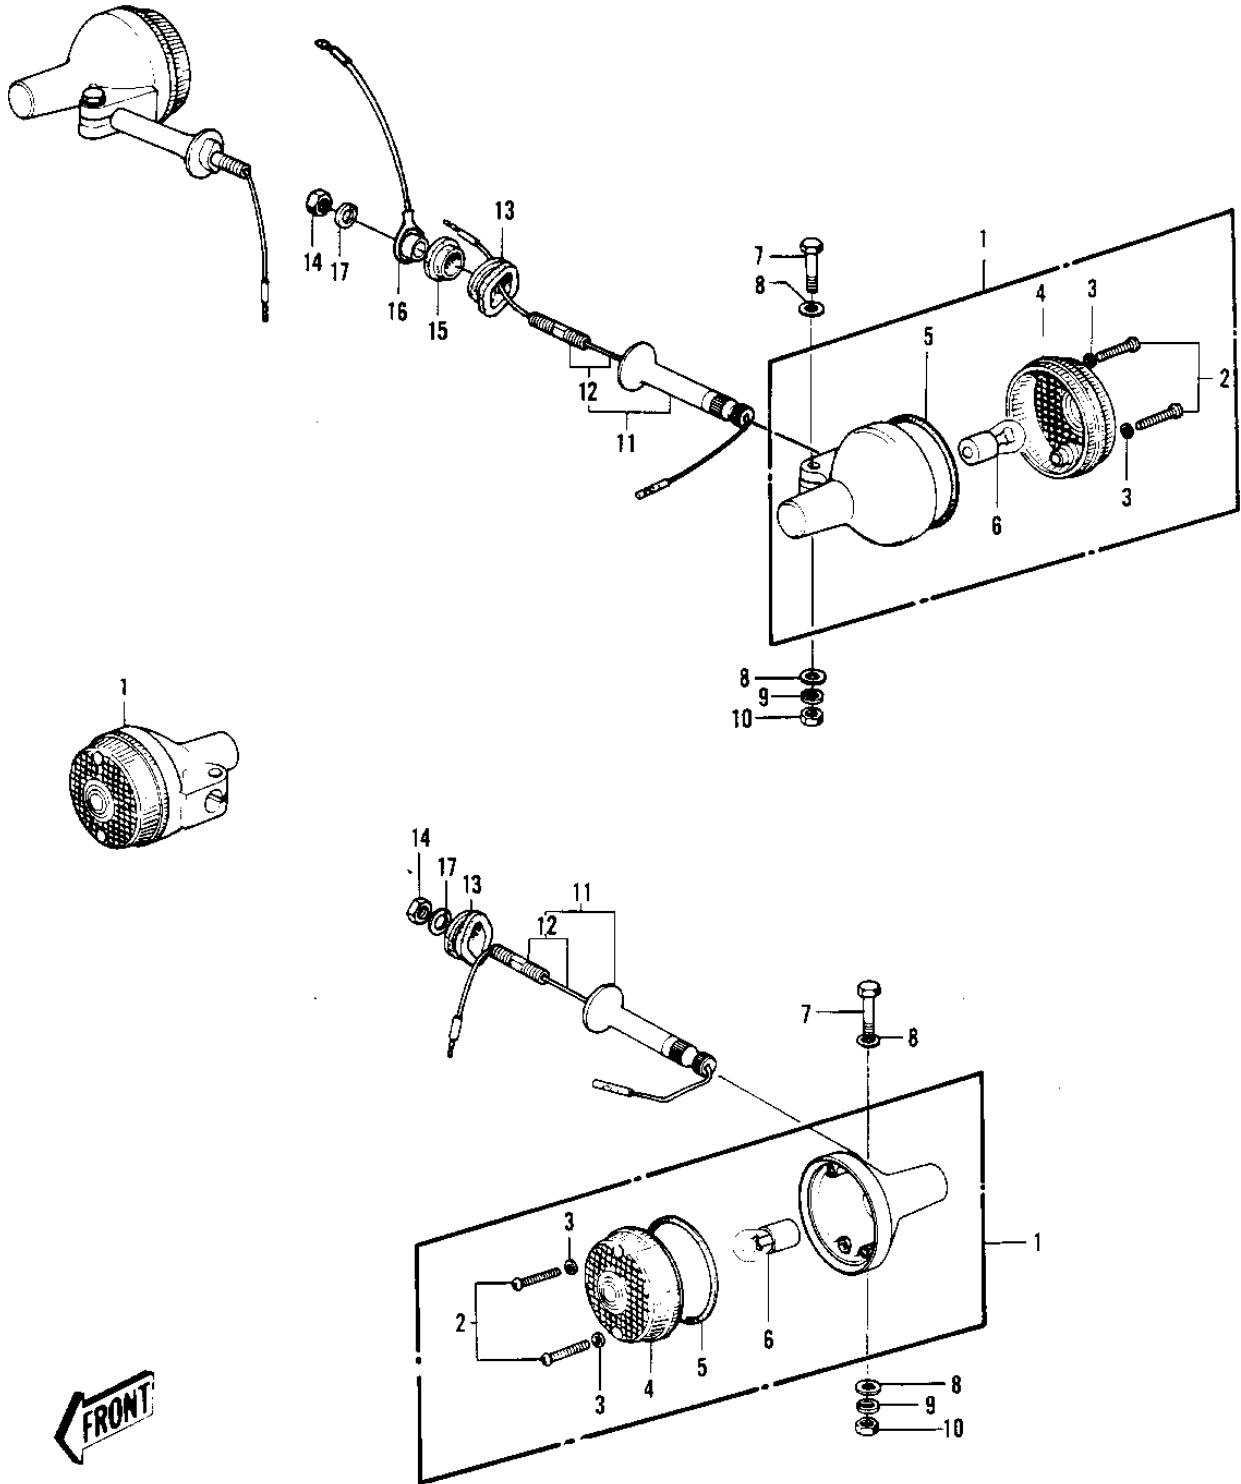

1977 KH400-A4 PARTS DIAGRAM

TURN SIGNALS

1977 KH400-A4 PARTS LIST

TURN SIGNALS

ITEM NAME	PART NUMBER	QUANTITY
LAMP ASSY-TURN SIGNAL (Ref # 1)	23040-037	1
LAMP,TURN SIGNAL (Ref # 1)	23040-054	1
LAMP,FRNT TURN SIGNAL (Ref # 1)	23040-1024	1
SCREW-PAN HEAD,4X20 (Ref # 2)	220E0420A	1
WASHER-PLAIN,4MM (Ref # 3)	23058-002	1
LENS,TURN SIGNAL LAMP (Ref # 4)	23048-1001	2
GASKET-SIG LAMP LENS (Ref # 5)	23050-003	1
BULB 12V 32CP (Ref # 6)	92069-055	1
BOLT-UPSET (Ref # 7)	112G0630	1
UNAVAILABLE IN PRICE BOOK (Ref # 8)	411D600	1
WASHER SPRING 6MM (Ref # 9)	461F0600	1
NUT 6MM (Ref # 10)	311B0600	2
KH400-A3/A4BRACKET-TURN SIG LAMP (Ref # 11)	23078-001	1
BRACKET,TURN SIGNAL.L (Ref # 11)	23051-053	1
BOLT SET-SIG LAMP BKT (Ref # 12)	23073-001	1
DAMPER RUBBER (Ref # 13)	92075-128	1
NUT 10MM (Ref # 14)	315B1000	1
DAMPER RUBBER,SIG LM (Ref # 15)	92075-158	1
COLLAR (Ref # 16)	23076-003	1
WASHER SPRING 10MM (Ref # 17)	461F1000	1