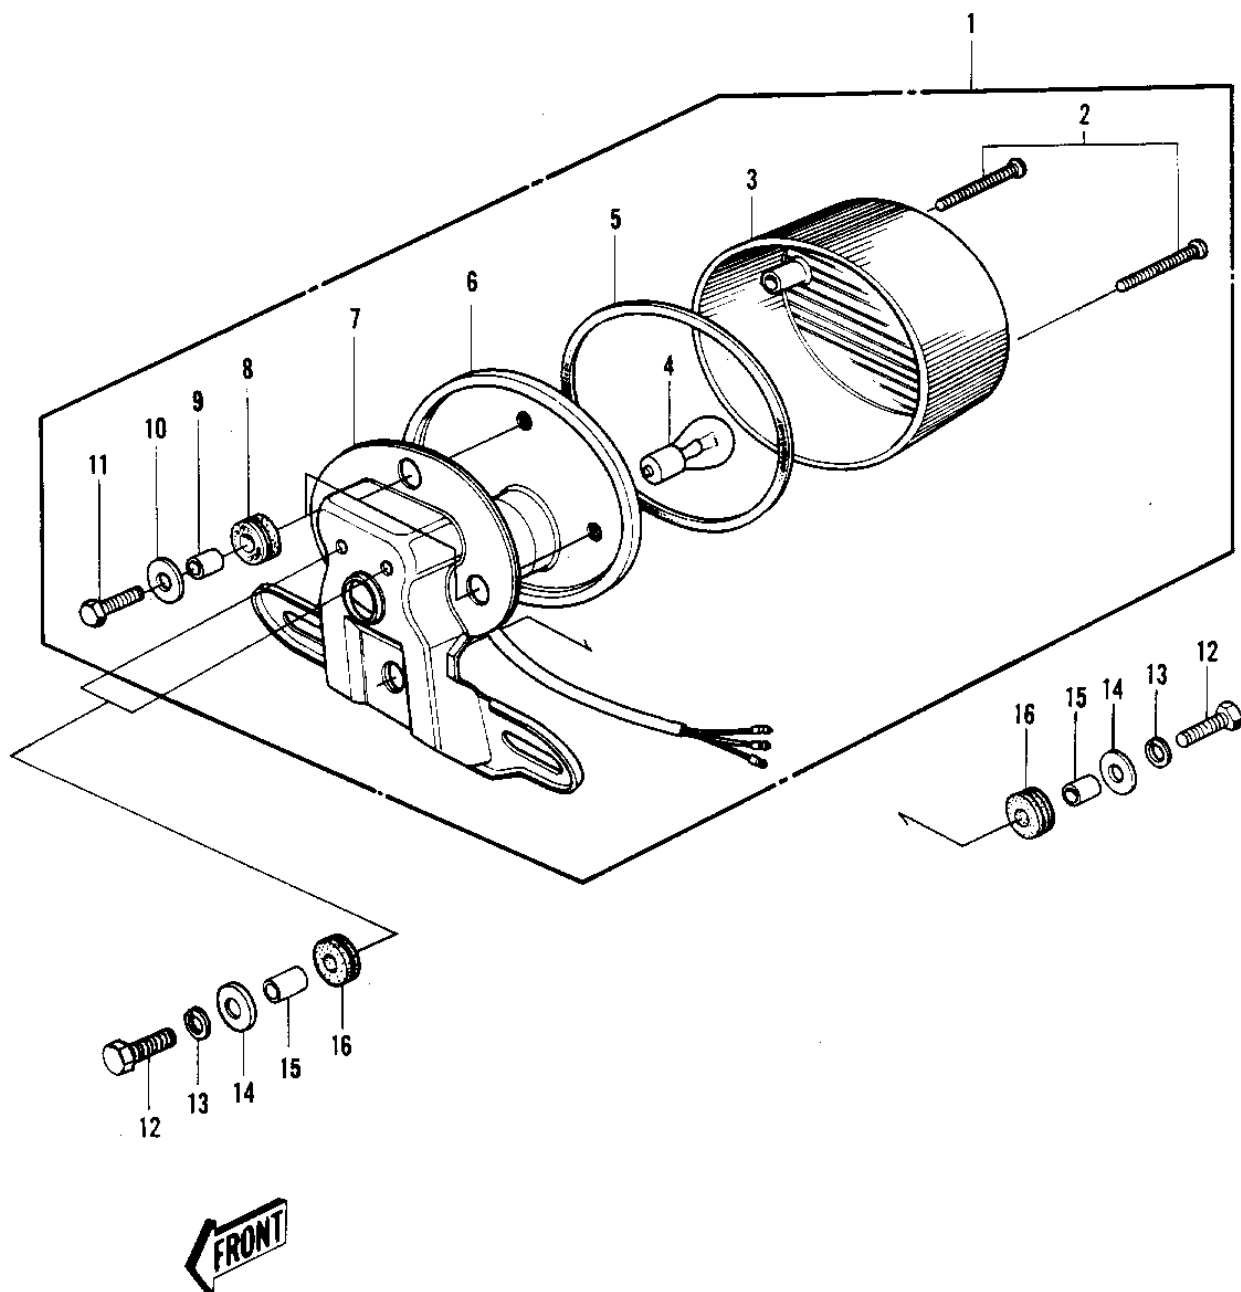

1977 KH400-A4 PARTS DIAGRAM

TAILLIGHT

1977 KH400-A4 PARTS LIST

TAILLIGHT

ITEM NAME	PART NUMBER	QUANTITY
LAMP ASSY-TAIL,BLACK (Ref # 1)	23024-026-21	1
SCREW-PAN HEAD,4X35 (Ref # 2)	220E0435A	1
LENS-TAIL LAMP (Ref # 3)	23026-023	1
BULB,12V 23/8W (Ref # 4)	92069-060	1
GASKET-TAIL LAMP LENS (Ref # 5)	23028-018	1
CASE,TAIL LAMP (Ref # 6)	23027-030	1
BKT-LICENSE PLT,BLACK (Ref # 7)	23036-022-21	1
DAMPER RUBBER (Ref # 8)	92075-076	1
COLLAR,6.8X10X8.5 (Ref # 9)	92027-129	1
WASHER 6.5X20X1.6T (Ref # 10)	92022-125	2
BOLT 6X22 (Ref # 11)	112B0622	2
WASHER SPRING 6MM (Ref # 13)	461F0600	1
COLLAR 6.8X10X10.5 (Ref # 15)	92027-120	1
DAMPER RUBBER (Ref # 16)	92075-112	1