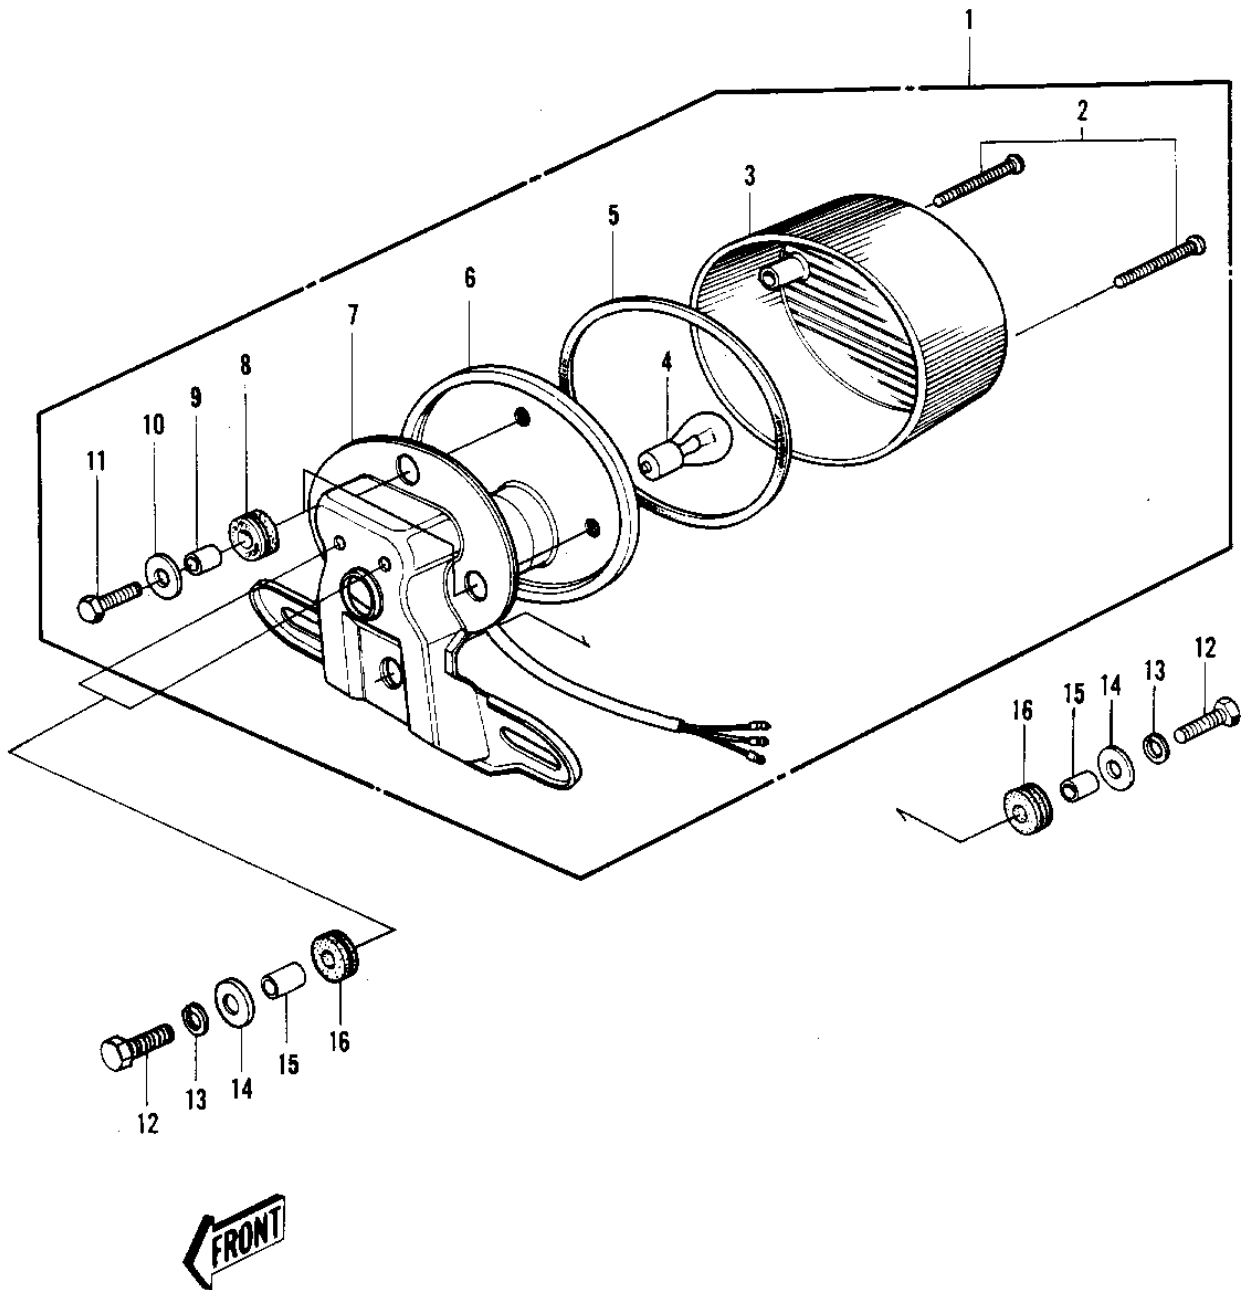

## 1976 KH400-A3 PARTS DIAGRAM

TAILLIGHT

## 1976 KH400-A3 PARTS LIST

### TAILLIGHT

ITEM NAME	PART NUMBER	QUANTITY
LAMP ASSY-TAIL,BLACK (Ref # 1)	23024-026-21	1
SCREW-PAN HEAD,4X35 (Ref # 2)	220E0435A	1
LENS-TAIL LAMP (Ref # 3)	23026-023	1
BULB,12V 23/8W (Ref # 4)	92069-060	1
GASKET-TAIL LAMP LENS (Ref # 5)	23028-018	1
CASE,TAIL LAMP (Ref # 6)	23027-030	1
BKT-LICENSE PLT,BLACK (Ref # 7)	23036-022-21	1
DAMPER RUBBER (Ref # 8)	92075-076	1
COLLAR,6.8X10X8.5 (Ref # 9)	92027-129	1
WASHER 6.5X20X1.6T (Ref # 10)	92022-125	2
BOLT 6X22 (Ref # 11)	112B0622	2
WASHER SPRING 6MM (Ref # 13)	461F0600	1
COLLAR 6.8X10X10.5 (Ref # 15)	92027-120	1
DAMPER RUBBER (Ref # 16)	92075-112	1