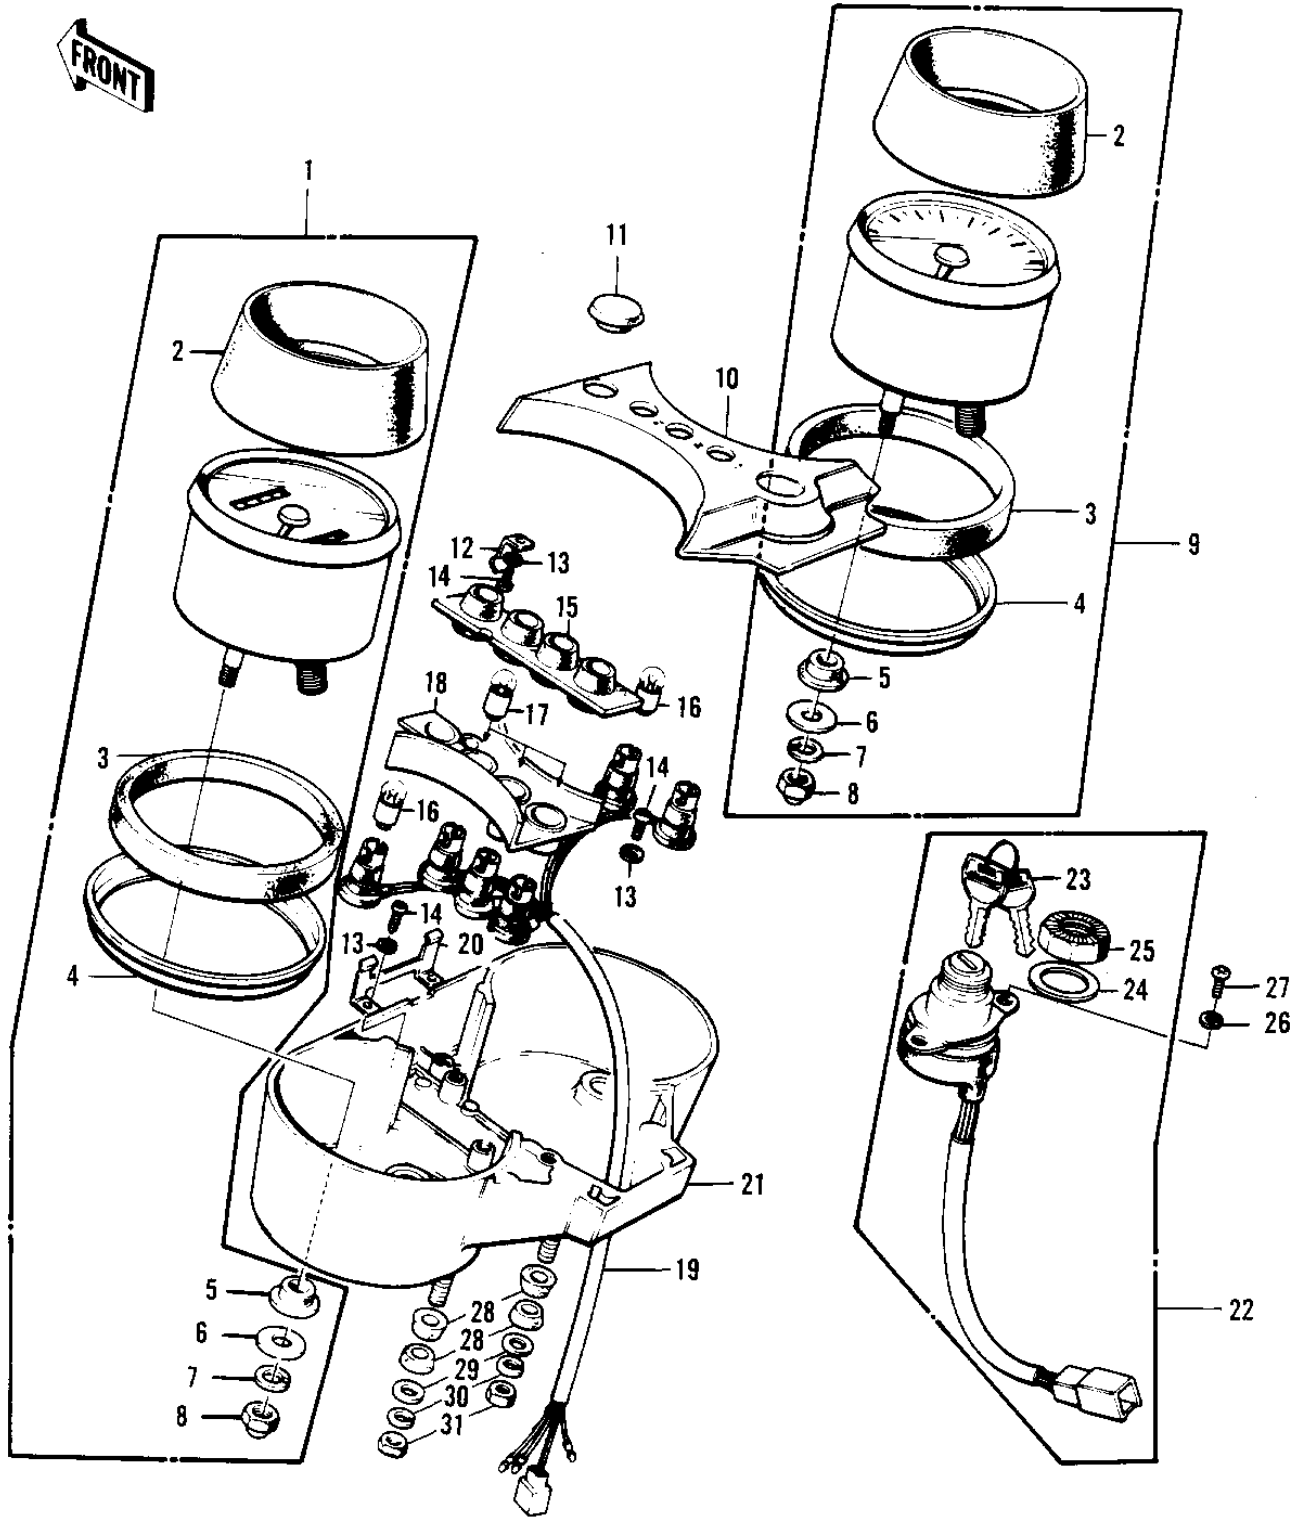

1977 KH400-A4 PARTS DIAGRAM

METERS/IGNITION SWITCH

1977 KH400-A4 PARTS LIST

METERS/IGNITION SWITCH

ITEM NAME	PART NUMBER	QUANTITY
SPEEDOMETER ASSY,MPH (Ref # 1)	25005-124	1
SPEEDO ASSY,KPH (Canada) (Ref # 1)	25005-076	1
COVER-METER (Ref # 2)	25012-012	1
DAMPER RUBBER-METER (Ref # 3)	25019-015	1
RING-METER (Ref # 4)	25026-001	1
DAMPER RUBBER-METER (Ref # 5)	25019-013	1
WASHER PLAIN 5MM (Ref # 6)	411B0500	1
WASHER SPRING 5MM (Ref # 7)	461F0500	2
NUT,5MM (Ref # 8)	92015-059	1
TACHOMETER ASSY (Ref # 9)	25016-020	1
COVER,METER CASE (Ref # 10)	25023-009	1
PLUG,RUBBER (Ref # 11)	92074-032	1
HOLDER-METER CASE COV (Ref # 12)	25014-004	1
WASHER SPRING 4MM (Ref # 13)	461F0400	1
SCREW PAN HEAD 4X8 (Ref # 14)	220B0408	1
DAMPER RUBBER-METER (Ref # 15)	25019-014	1
BULB 12V 3W (Ref # 16)	92069-018	1
BULB 12V 1.5W (Ref # 17)	92069-017	1
COVER-METER SOCKET (Ref # 18)	25023-003	1
SOCKET,SPEEDOMETER (Ref # 19)	25011-030	1
HOLDER-METER CASE (Ref # 20)	25014-003	1
CASE-METER (Ref # 21)	25008-026	1
SWITCH-ASSY (Ref # 22)	27005-1021	1
KEY SET,#901 (Ref # 23)	27008-055-01	1
KEY SET,#902 (Ref # 23)	27008-055-02	1
KEY SET,#903 (Ref # 23)	27008-055-03	1
KEY SET,#904 (Ref # 23)	27008-055-04	1
KEY SET,#905 (Ref # 23)	27008-055-05	1
KEY SET,#906 (Ref # 23)	27008-055-06	1

1977 KH400-A4 PARTS LIST

METERS/IGNITION SWITCH

ITEM NAME	PART NUMBER	QUANTITY
KEY SET,#907 (Ref # 23)	27008-055-07	1
KEY SET,#908 (Ref # 23)	27008-055-08	1
KEY SET,#909 (Ref # 23)	27008-055-09	1
KEY SET,#910 (Ref # 23)	27008-055-10	1
KEY,BLANK (Ref # 23)	27008-1024	1
KEY,BLANK (Ref # 23)	27008-1025	1
WASHER-IGNITION (Ref # 24)	27019-002	1
NUT-IGNITION SWITCH (Ref # 25)	27007-003	1
SCREW PAN HEAD 5X8 (Ref # 27)	220B0508	1
DAMPER RUBBER (Ref # 28)	92075-080	1
WASHER PLAIN 8MM (Ref # 29)	411B0800	1
WASHER SPRING 8MM (Ref # 30)	461F0800	1
NUT,8MM (Ref # 31)	311B0800	1