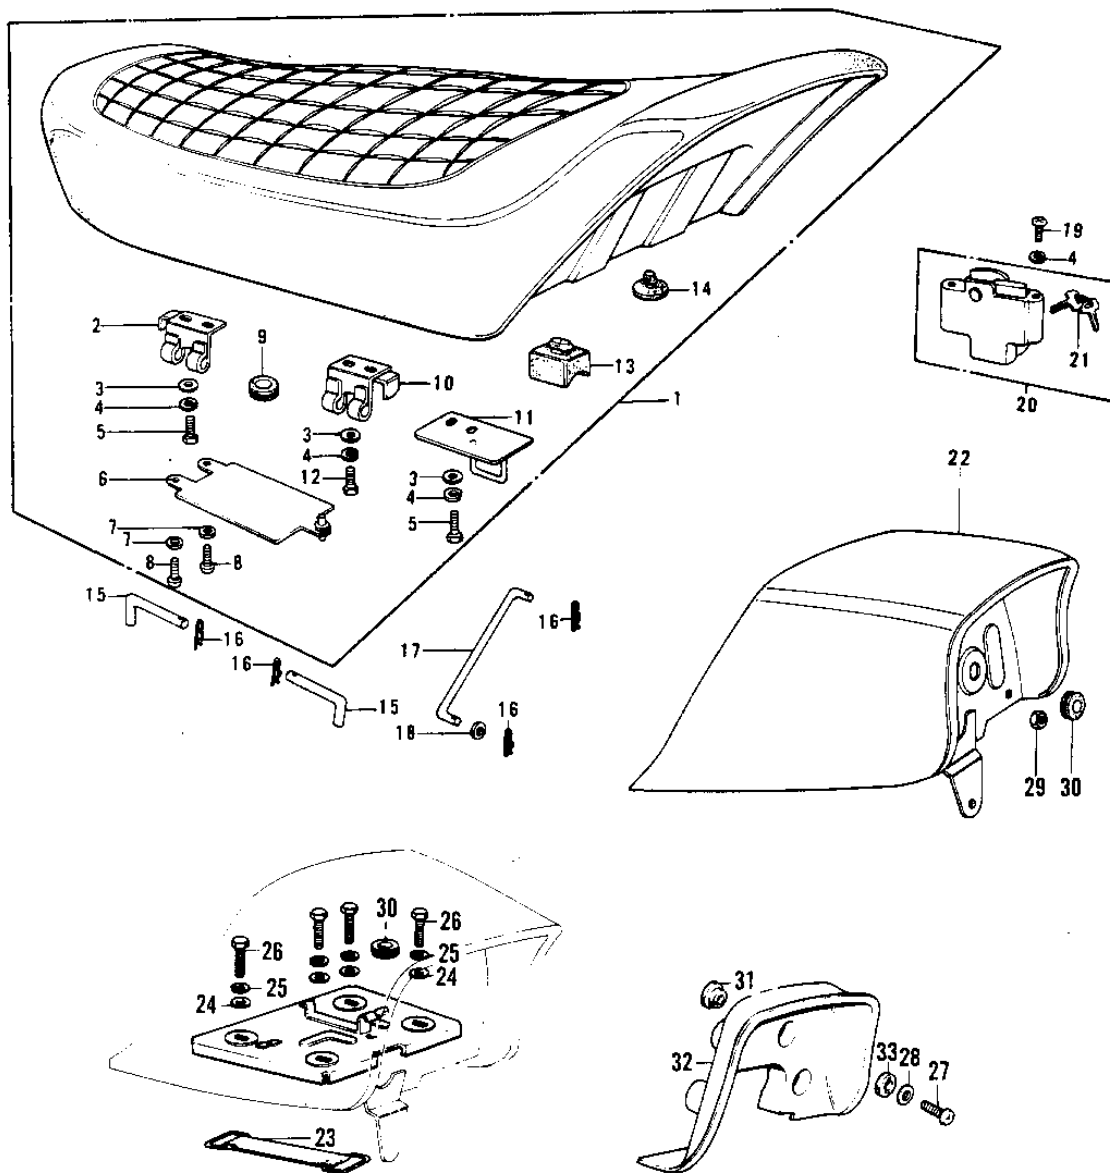

1977 KH400-A4 PARTS DIAGRAM

SEAT/SEAT COVER

1977 KH400-A4 PARTS LIST

SEAT/SEAT COVER

ITEM NAME	PART NUMBER	QUANTITY
SEAT-ASSY,DUAL (Ref # 1)	53001-117	1
HINGE,FRONT (Ref # 2)	53009-031	1
WASHER PLAIN 6MM (Ref # 3)	410B0600	2
WASHER SPRING 6MM (Ref # 4)	461F0600	1
BOLT-UPSET 6X14 (Ref # 5)	112B0614	2
CASE (Ref # 6)	32099-011	1
WASHER PLAIN 4MM (Ref # 7)	410B0400	1
SCREW PAN HEAD 4X10 (Ref # 8)	220B0410	1
GROMMET (Ref # 9)	92071-056	1
HINGE,REAR (Ref # 10)	53009-030	1
HOOK,SEAT (Ref # 11)	53008-024	1
BOLT-UPSET,6X16 (Ref # 12)	112G0616	2
DAMPER RUBBER-SEAT (Ref # 13)	92075-156	1
DAMPER RUBBER (Ref # 14)	92075-099	1
PIN,DUAL SEAT PIVOT (Ref # 15)	53011-008	1
COTTER PIN (Ref # 16)	92041-003	1
STAND,SEAT (Ref # 17)	53054-002	1
SCREW PAN HEAD 6X14 (Ref # 19)	220B0614	1
LOCK ASSY,SEAT (Ref # 20)	53045-013	1
KEY SET,#901 (Ref # 21)	27008-055-01	1
KEY SET,#910 (Ref # 21)	27008-055-10	1
BACK REST,D.GREEN (Ref # 22)	53043-008-3V	1
BACK REST,ORANGE (Ref # 22)	53043-008-3W	1
BACK REST,C.E.GREEN (Ref # 22)	53043-008-4U	1
COVER,SEAT,C.L.GREEN (Ref # 22)	53043-008-3X	1
UNAVAILABLE IN PRICE BOOK (Ref # 22)	53043-008-AS	1
BAND TOOL (Ref # 23)	92072-012	1
WASHER PLAIN 8MM (Ref # 24)	411B0800	1
WASHER SPRING 8MM (Ref # 25)	461F0800	1

1977 KH400-A4 PARTS LIST

SEAT/SEAT COVER

ITEM NAME	PART NUMBER	QUANTITY
BOLT-SMALL-UPSET,8X18 (Ref # 26)	115G0818	2
SCREW PAN HEAD 6X28 (Ref # 27)	220B0628	1
WASHER-PLAIN,7MM (Ref # 28)	92022-240	1
NUT 6MM (Ref # 29)	311B0600	1
GROMMET (Ref # 30)	92071-059	1
DAMPER RUBBER (Ref # 31)	92075-169	1
COVER,BACKREST (Ref # 32)	53057-004	1
DAMPER RUBBER (Ref # 33)	92075-168	1