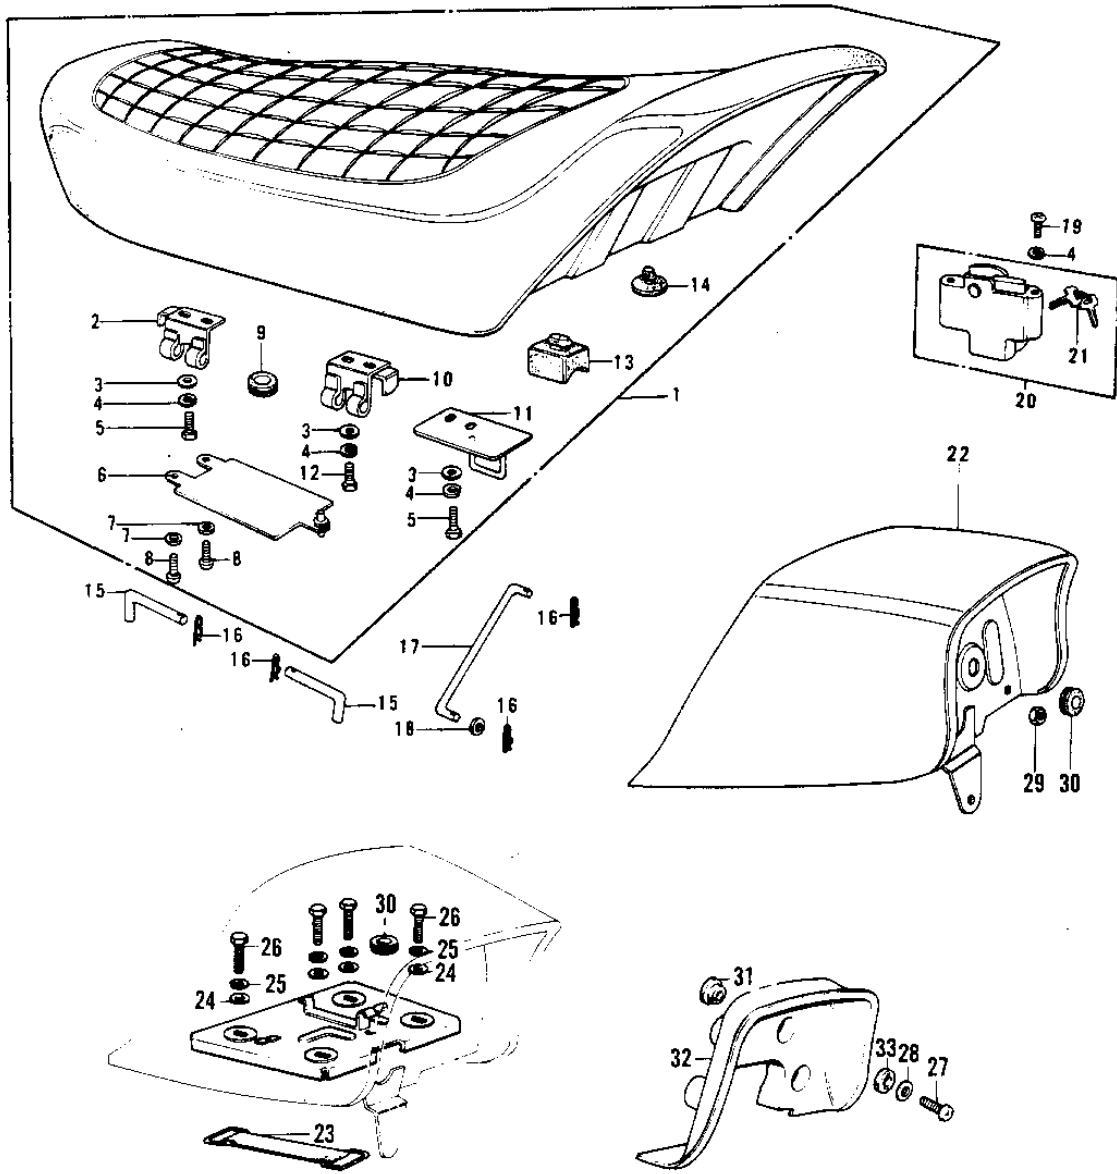

1976 KH400-A3 PARTS DIAGRAM

SEAT/SEAT COVER

1976 KH400-A3 PARTS LIST

SEAT/SEAT COVER

ITEM NAME	PART NUMBER	QUANTITY
SEAT-ASSY,DUAL (Ref # 1)	53001-117	1
HINGE,FRONT (Ref # 2)	53009-031	1
WASHER PLAIN 6MM (Ref # 3)	410B0600	2
WASHER SPRING 6MM (Ref # 4)	461F0600	1
BOLT-UPSET 6X14 (Ref # 5)	112B0614	2
CASE (Ref # 6)	32099-011	1
WASHER PLAIN 4MM (Ref # 7)	410B0400	1
SCREW PAN HEAD 4X10 (Ref # 8)	220B0410	1
GROMMET (Ref # 9)	92071-056	1
HINGE,REAR (Ref # 10)	53009-030	1
HOOK,SEAT (Ref # 11)	53008-024	1
BOLT-UPSET,6X16 (Ref # 12)	112G0616	2
DAMPER RUBBER-SEAT (Ref # 13)	92075-156	1
DAMPER RUBBER (Ref # 14)	92075-099	1
PIN,DUAL SEAT PIVOT (Ref # 15)	53011-008	1
COTTER PIN (Ref # 16)	92041-003	1
STAND,SEAT (Ref # 17)	53054-002	1
SCREW PAN HEAD 6X14 (Ref # 19)	220B0614	1
LOCK ASSY,SEAT (Ref # 20)	53045-013	1
KEY SET,#901 (Ref # 21)	27008-055-01	1
KEY SET,#910 (Ref # 21)	27008-055-10	1
BACK REST,D.GREEN (Ref # 22)	53043-008-3V	1
BACK REST,ORANGE (Ref # 22)	53043-008-3W	1
BACK REST,C.E.GREEN (Ref # 22)	53043-008-4U	1
COVER,SEAT,C.L.GREEN (Ref # 22)	53043-008-3X	1
UNAVAILABLE IN PRICE BOOK (Ref # 22)	53043-008-AS	1
BAND TOOL (Ref # 23)	92072-012	1
WASHER PLAIN 8MM (Ref # 24)	411B0800	1
WASHER SPRING 8MM (Ref # 25)	461F0800	1

1976 KH400-A3 PARTS LIST

SEAT/SEAT COVER

ITEM NAME	PART NUMBER	QUANTITY
BOLT-SMALL-UPSET,8X18 (Ref # 26)	115G0818	2
SCREW PAN HEAD 6X28 (Ref # 27)	220B0628	1
WASHER-PLAIN,7MM (Ref # 28)	92022-240	1
NUT 6MM (Ref # 29)	311B0600	1
GROMMET (Ref # 30)	92071-059	1
DAMPER RUBBER (Ref # 31)	92075-169	1
COVER,BACKREST (Ref # 32)	53057-004	1
DAMPER RUBBER (Ref # 33)	92075-168	1