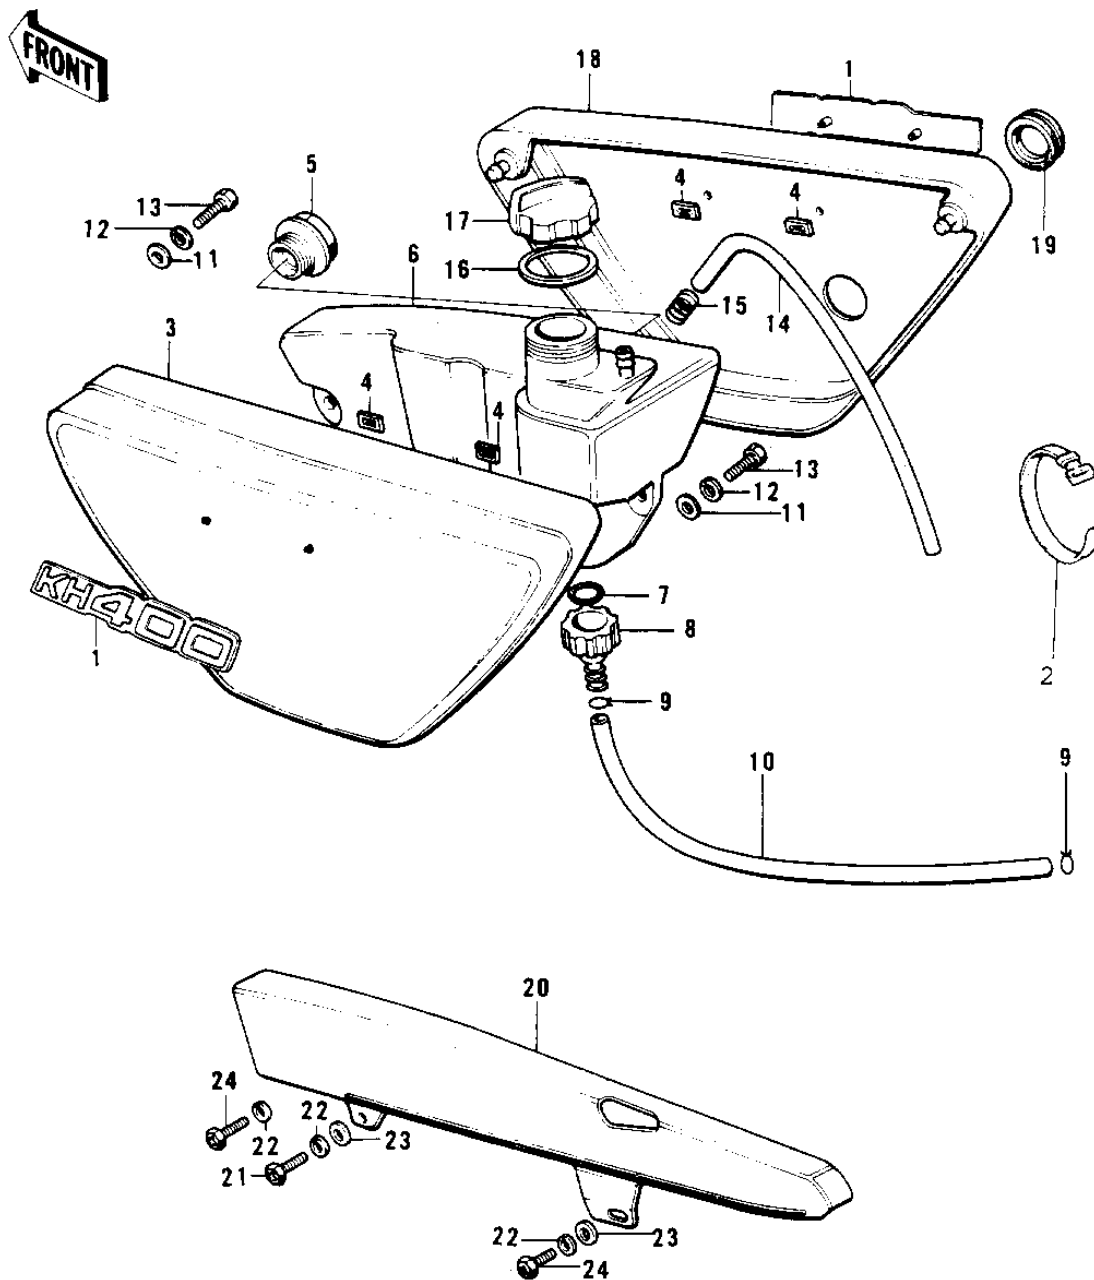

1977 KH400-A4 PARTS DIAGRAM

SIDE COVERS/OIL TANK/CHAIN COVER

1977 KH400-A4 PARTS LIST

SIDE COVERS/OIL TANK/CHAIN COVER

ITEM NAME	PART NUMBER	QUANTITY
EMBLEM,SIDE COVER (Ref # 1)	56018-212	1
BAND,MIDDLE (Ref # 2)	92072-031	1
COVER,L.H SIDE,D.GREN (Ref # 3)	36001-043-3V	1
COVER,L.H SIDE,ORANGE (Ref # 3)	36001-043-3W	1
COVER,L.H.SIDE,C.E.GR (Ref # 3)	36001-043-4U	1
COVER,L.H.SIDE C.L.G. (Ref # 3)	36001-043-3X	1
COVER,L.H,SIDE,C.P.R. (Ref # 3)	36001-043-A5	1
NUT,LOCK,3MM (Ref # 4)	92018-005	1
GAUGE-OIL LEVEL (Ref # 5)	52015-005	1
TANK,OIL (Ref # 6)	52001-040	1
"O" RING,15MM (Ref # 7)	670B2015	1
FILTER-OIL (Ref # 8)	52020-001	1
CLAMP FUEL PIPE (Ref # 9)	92037-010	1
PIPE-OIL (Ref # 10)	92059-072	1
WASHER PLAIN 6MM (Ref # 11)	411B0600	1
WASHER SPRING 6MM (Ref # 12)	461F0600	2
BOLT-UPSET 6X14 (Ref # 13)	112B0614	1
TUBE-VINYL 5X720 (Ref # 14)	700Q05720	1
CLAMP,OIL TANK BREATR (Ref # 15)	92037-141	1
GASKET-OIL TANK CAP (Ref # 16)	92065-085	1
CAP-OIL TANK (Ref # 17)	52003-019	1
COVER,RH SIDE,D.GREEN (Ref # 18)	36007-037-3V	1
COVER,RH SIDE,ORANGE (Ref # 18)	36007-037-3W	1
COVER,RH SIDE,C.E.GRN (Ref # 18)	36007-037-4U	1
COVER,RH SIDE,C.L.GRN (Ref # 18)	36007-037-3X	1
COVER,RH SIDE,C.P.RED (Ref # 18)	36007-037-A5	1
GROMMET-R.H SIDE COV (Ref # 19)	92071-065	1
CASE-CHAIN,FR BLACK (Ref # 20)	36014-050-21	1
BOLT,HEX HEAD,6MM (Ref # 21)	92001-137	1

1977 KH400-A4 PARTS LIST

SIDE COVERS/OIL TANK/CHAIN COVER

ITEM NAME	PART NUMBER	QUANTITY
WASHER-PLAIN (Ref # 23)	92022-193	1
BOLT,HEX HEAD,6X14 (Ref # 24)	92001-121	1