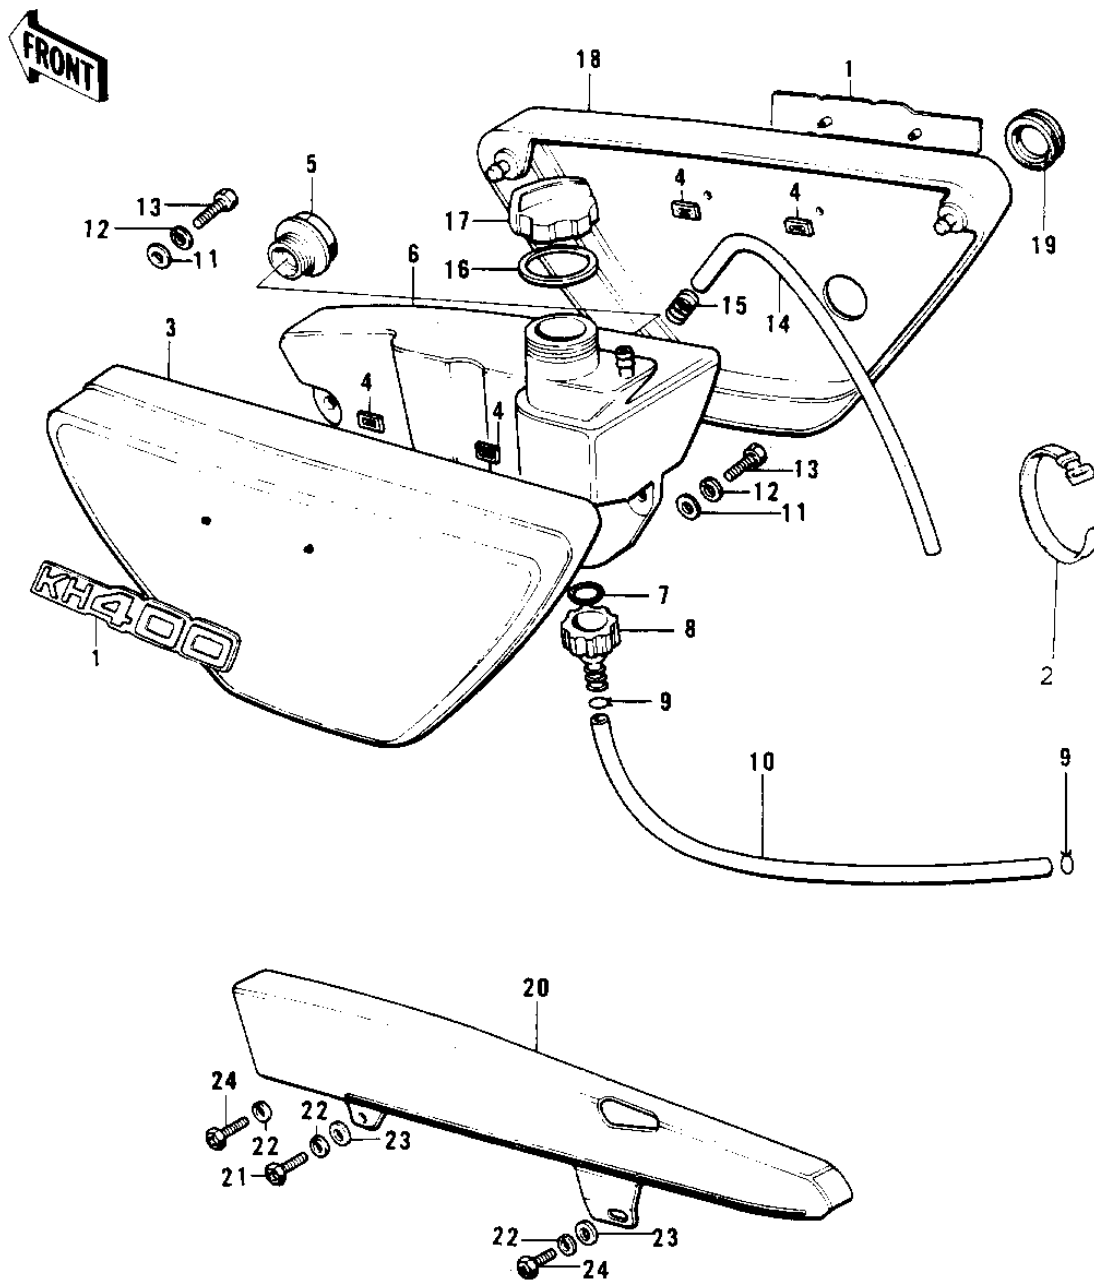

## 1976 KH400-A3 PARTS DIAGRAM

SIDE COVERS/OIL TANK/CHAIN COVER

## 1976 KH400-A3 PARTS LIST

SIDE COVERS/OIL TANK/CHAIN COVER

ITEM NAME	PART NUMBER	QUANTITY
EMBLEM,SIDE COVER (Ref # 1)	56018-212	1
BAND,MIDDLE (Ref # 2)	92072-031	1
COVER,L.H SIDE,D.GREN (Ref # 3)	36001-043-3V	1
COVER,L.H SIDE,ORANGE (Ref # 3)	36001-043-3W	1
COVER,L.H.SIDE,C.E.GR (Ref # 3)	36001-043-4U	1
COVER,L.H.SIDE C.L.G. (Ref # 3)	36001-043-3X	1
COVER,L.H,SIDE,C.P.R. (Ref # 3)	36001-043-A5	1
NUT,LOCK,3MM (Ref # 4)	92018-005	1
GAUGE-OIL LEVEL (Ref # 5)	52015-005	1
TANK,OIL (Ref # 6)	52001-040	1
"O" RING,15MM (Ref # 7)	670B2015	1
FILTER-OIL (Ref # 8)	52020-001	1
CLAMP FUEL PIPE (Ref # 9)	92037-010	1
PIPE-OIL (Ref # 10)	92059-072	1
WASHER PLAIN 6MM (Ref # 11)	411B0600	1
WASHER SPRING 6MM (Ref # 12)	461F0600	2
BOLT-UPSET 6X14 (Ref # 13)	112B0614	1
TUBE-VINYL 5X720 (Ref # 14)	700Q05720	1
CLAMP,OIL TANK BREATR (Ref # 15)	92037-141	1
GASKET-OIL TANK CAP (Ref # 16)	92065-085	1
CAP-OIL TANK (Ref # 17)	52003-019	1
COVER,RH SIDE,D.GREEN (Ref # 18)	36007-037-3V	1
COVER,RH SIDE,ORANGE (Ref # 18)	36007-037-3W	1
COVER,RH SIDE,C.E.GRN (Ref # 18)	36007-037-4U	1
COVER,RH SIDE,C.L.GRN (Ref # 18)	36007-037-3X	1
COVER,RH SIDE,C.P.RED (Ref # 18)	36007-037-A5	1
GROMMET-R.H SIDE COV (Ref # 19)	92071-065	1
CASE-CHAIN,FR BLACK (Ref # 20)	36014-050-21	1
BOLT,HEX HEAD,6MM (Ref # 21)	92001-137	1

## 1976 KH400-A3 PARTS LIST

SIDE COVERS/OIL TANK/CHAIN COVER

ITEM NAME	PART NUMBER	QUANTITY
WASHER-PLAIN (Ref # 23)	92022-193	1
BOLT,HEX HEAD,6X14 (Ref # 24)	92001-121	1