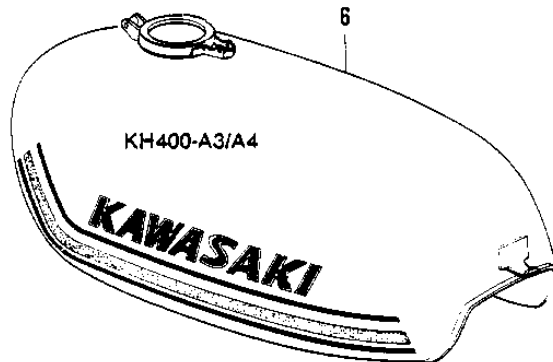

1977 KH400-A4 PARTS DIAGRAM

FUEL TANK

1977 KH400-A4 PARTS LIST

FUEL TANK

ITEM NAME	PART NUMBER	QUANTITY
KEY SET,#901 (Ref # 1)	27008-055-01	1
KEY SET,#910 (Ref # 1)	27008-055-10	1
CAP,FUEL TANK (Ref # 2)	51048-012	1
PIN,CAP HINGE (Ref # 3)	92043-127	1
PIN,HOOK (Ref # 4)	92043-126	1
GASKET-FUEL TANK CAP (Ref # 5)	51059-008	1
TANK-FUEL,D.GREEN (Ref # 6)	51001-110-3V	1
TANK-FUEL,ORANGE (Ref # 6)	51001-110-3W	1
TANK-FUEL,C.E.GREEN (Ref # 6)	51001-110-4U	1
TANK-FUEL,C.L.GREEN (Ref # 6-1)	51001-110-3X	1
TANK,FUEL,C.P.RED (Ref # 6-1)	51001-110-A5	1
CLAMP FUEL PIPE (Ref # 7)	92037-010	1
PIPE-FUEL (Ref # 8)	92059-073	1
TUBE (Ref # 9)	92059-074	1
GASKET FUEL COCK CUP (Ref # 10)	51037-010	1
STRAINER FUEL (Ref # 11)	51038-007	1
COCK ASSY,FUEL (Ref # 12)	51023-039	1
GASKET-FUEL COCK JNT. (Ref # 13)	92065-081	1
FUEL COCK JOINT NUT (Ref # 14)	51035-009	1