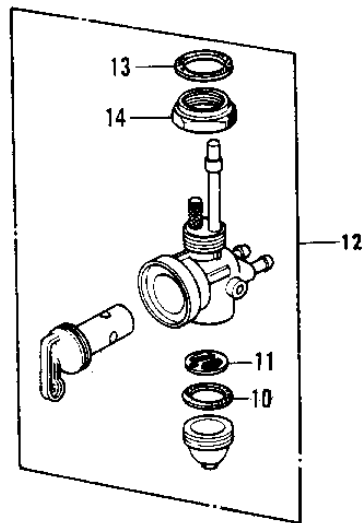

1977 KH400-A4 PARTS DIAGRAM

FUEL TANK

1977 KH400-A4 PARTS LIST

FUEL TANK

ITEM NAME	PART NUMBER	QUANTITY
KEY SET,#901 (Ref # 1)	27008-055-01	1
KEY SET,#910 (Ref # 1)	27008-055-10	1
CAP,FUEL TANK (Ref # 2)	51048-012	1
PIN,CAP HINGE (Ref # 3)	92043-127	1
PIN,HOOK (Ref # 4)	92043-126	1
GASKET-FUEL TANK CAP (Ref # 5)	51059-008	1
TANK-FUEL,D.GREEN (Ref # 6)	51001-110-3V	1
TANK-FUEL,ORANGE (Ref # 6)	51001-110-3W	1
TANK-FUEL,C.E.GREEN (Ref # 6)	51001-110-4U	1
TANK-FUEL,C.L.GREEN (Ref # 6-1)	51001-110-3X	1
TANK,FUEL,C.P.RED (Ref # 6-1)	51001-110-A5	1
CLAMP FUEL PIPE (Ref # 7)	92037-010	1
PIPE-FUEL (Ref # 8)	92059-073	1
TUBE (Ref # 9)	92059-074	1
GASKET FUEL COCK CUP (Ref # 10)	51037-010	1
STRAINER FUEL (Ref # 11)	51038-007	1
COCK ASSY,FUEL (Ref # 12)	51023-039	1
GASKET-FUEL COCK JNT. (Ref # 13)	92065-081	1
FUEL COCK JOINT NUT (Ref # 14)	51035-009	1