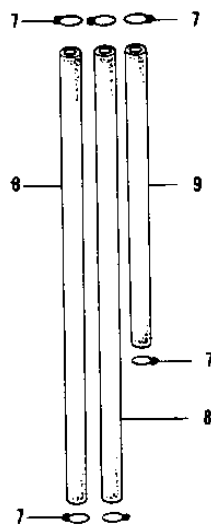

1977 KH400-A4 PARTS DIAGRAM

FUEL TANK

1977 KH400-A4 PARTS LIST

FUEL TANK

ITEM NAME	PART NUMBER	QUANTITY
KEY SET,#901 (Ref # 1)	27008-055-01	1
KEY SET,#910 (Ref # 1)	27008-055-10	1
CAP,FUEL TANK (Ref # 2)	51048-012	1
PIN,CAP HINGE (Ref # 3)	92043-127	1
PIN,HOOK (Ref # 4)	92043-126	1
GASKET-FUEL TANK CAP (Ref # 5)	51059-008	1
TANK-FUEL,D.GREEN (Ref # 6)	51001-110-3V	1
TANK-FUEL,ORANGE (Ref # 6)	51001-110-3W	1
TANK-FUEL,C.E.GREEN (Ref # 6)	51001-110-4U	1
TANK-FUEL,C.L.GREEN (Ref # 6-1)	51001-110-3X	1
TANK,FUEL,C.P.RED (Ref # 6-1)	51001-110-A5	1
CLAMP FUEL PIPE (Ref # 7)	92037-010	1
PIPE-FUEL (Ref # 8)	92059-073	1
TUBE (Ref # 9)	92059-074	1
GASKET FUEL COCK CUP (Ref # 10)	51037-010	1
STRAINER FUEL (Ref # 11)	51038-007	1
COCK ASSY,FUEL (Ref # 12)	51023-039	1
GASKET-FUEL COCK JNT. (Ref # 13)	92065-081	1
FUEL COCK JOINT NUT (Ref # 14)	51035-009	1