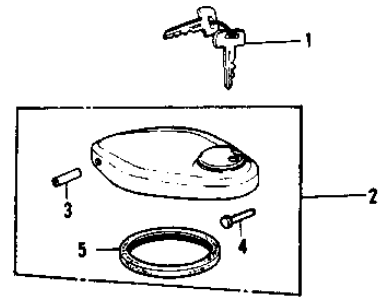

1977 KH400-A4 PARTS DIAGRAM

FUEL TANK

1977 KH400-A4 PARTS LIST

FUEL TANK

ITEM NAME	PART NUMBER	QUANTITY
KEY SET,#901 (Ref # 1)	27008-055-01	1
KEY SET,#910 (Ref # 1)	27008-055-10	1
CAP,FUEL TANK (Ref # 2)	51048-012	1
PIN,CAP HINGE (Ref # 3)	92043-127	1
PIN,HOOK (Ref # 4)	92043-126	1
GASKET-FUEL TANK CAP (Ref # 5)	51059-008	1
TANK-FUEL,D.GREEN (Ref # 6)	51001-110-3V	1
TANK-FUEL,ORANGE (Ref # 6)	51001-110-3W	1
TANK-FUEL,C.E.GREEN (Ref # 6)	51001-110-4U	1
TANK-FUEL,C.L.GREEN (Ref # 6-1)	51001-110-3X	1
TANK,FUEL,C.P.RED (Ref # 6-1)	51001-110-A5	1
CLAMP FUEL PIPE (Ref # 7)	92037-010	1
PIPE-FUEL (Ref # 8)	92059-073	1
TUBE (Ref # 9)	92059-074	1
GASKET FUEL COCK CUP (Ref # 10)	51037-010	1
STRAINER FUEL (Ref # 11)	51038-007	1
COCK ASSY,FUEL (Ref # 12)	51023-039	1
GASKET-FUEL COCK JNT. (Ref # 13)	92065-081	1
FUEL COCK JOINT NUT (Ref # 14)	51035-009	1