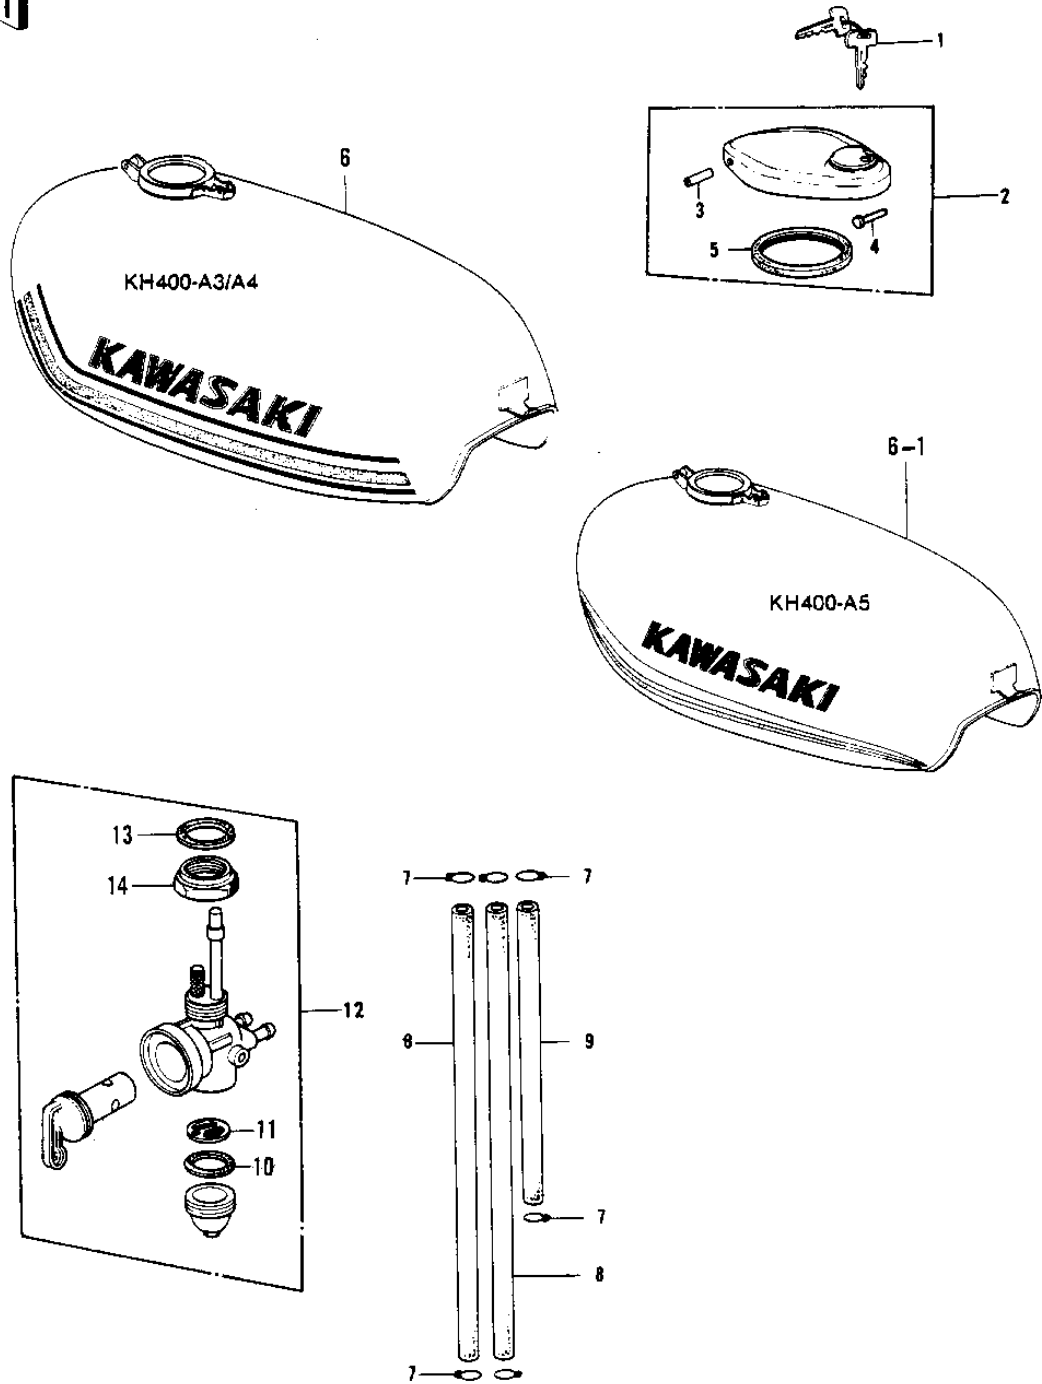

## 1976 KH400-A3 PARTS DIAGRAM

FUEL TANK

## 1976 KH400-A3 PARTS LIST

### FUEL TANK

ITEM NAME	PART NUMBER	QUANTITY
KEY SET,#901 (Ref # 1)	27008-055-01	1
KEY SET,#910 (Ref # 1)	27008-055-10	1
CAP,FUEL TANK (Ref # 2)	51048-012	1
PIN,CAP HINGE (Ref # 3)	92043-127	1
PIN,HOOK (Ref # 4)	92043-126	1
GASKET-FUEL TANK CAP (Ref # 5)	51059-008	1
TANK-FUEL,D.GREEN (Ref # 6)	51001-110-3V	1
TANK-FUEL,ORANGE (Ref # 6)	51001-110-3W	1
TANK-FUEL,C.E.GREEN (Ref # 6)	51001-110-4U	1
TANK-FUEL,C.L.GREEN (Ref # 6-1)	51001-110-3X	1
TANK,FUEL,C.P.RED (Ref # 6-1)	51001-110-A5	1
CLAMP FUEL PIPE (Ref # 7)	92037-010	1
PIPE-FUEL (Ref # 8)	92059-073	1
TUBE (Ref # 9)	92059-074	1
GASKET FUEL COCK CUP (Ref # 10)	51037-010	1
STRAINER FUEL (Ref # 11)	51038-007	1
COCK ASSY,FUEL (Ref # 12)	51023-039	1
GASKET-FUEL COCK JNT. (Ref # 13)	92065-081	1
FUEL COCK JOINT NUT (Ref # 14)	51035-009	1