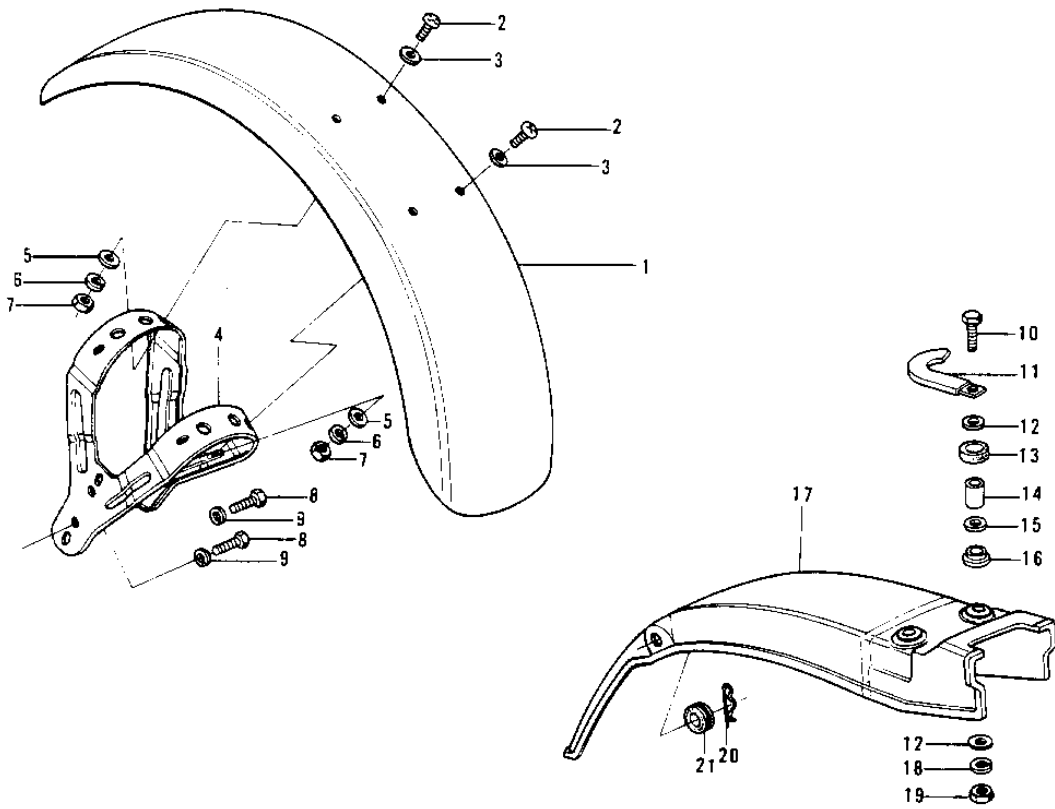

## 1977 KH400-A4 PARTS DIAGRAM

FENDERS

## 1977 KH400-A4 PARTS LIST

### FENDERS

ITEM NAME	PART NUMBER	QUANTITY
FENDER-FR (Ref # 1)	35004-084	1
SCREW PAN HEAD 6X14 (Ref # 2)	220E0614	1
WASHER-PLAIN,6MM (Ref # 3)	411D0600	1
BRACE,FRONT FENDER (Ref # 4)	35009-028	1
WASHER PLAIN 6MM (Ref # 5)	411B0600	1
WASHER SPRING 6MM (Ref # 6)	461F0600	2
NUT 6MM (Ref # 7)	311B0600	4
BOLT-SMALL-UPSET,8X16 (Ref # 8)	115G0816	2
WASHER SPRING 8MM (Ref # 9)	461F0800	1
BOLT 6X35 (Ref # 10)	110R0635	2
CLAMP,HARNESS (Ref # 11)	92037-113	1
WASHER,PLAIN,7MM (Ref # 12)	92022-228	1
DAMPER RUBBER,RR FEND (Ref # 13)	92075-121	1
COLLAR,REAR FENDER (Ref # 14)	92027-162	1
COLLAR (Ref # 14)	92027-241	1
WASHER,PLAIN,7MM (Ref # 15)	92022-227	1
DAMPER RUBBER,RR FEND (Ref # 16)	92075-133	1
FENDER-RR (Ref # 17)	35022-099	1
COTTER PIN (Ref # 20)	92041-003	1
DAMPER RUBBER (Ref # 21)	92075-105	1