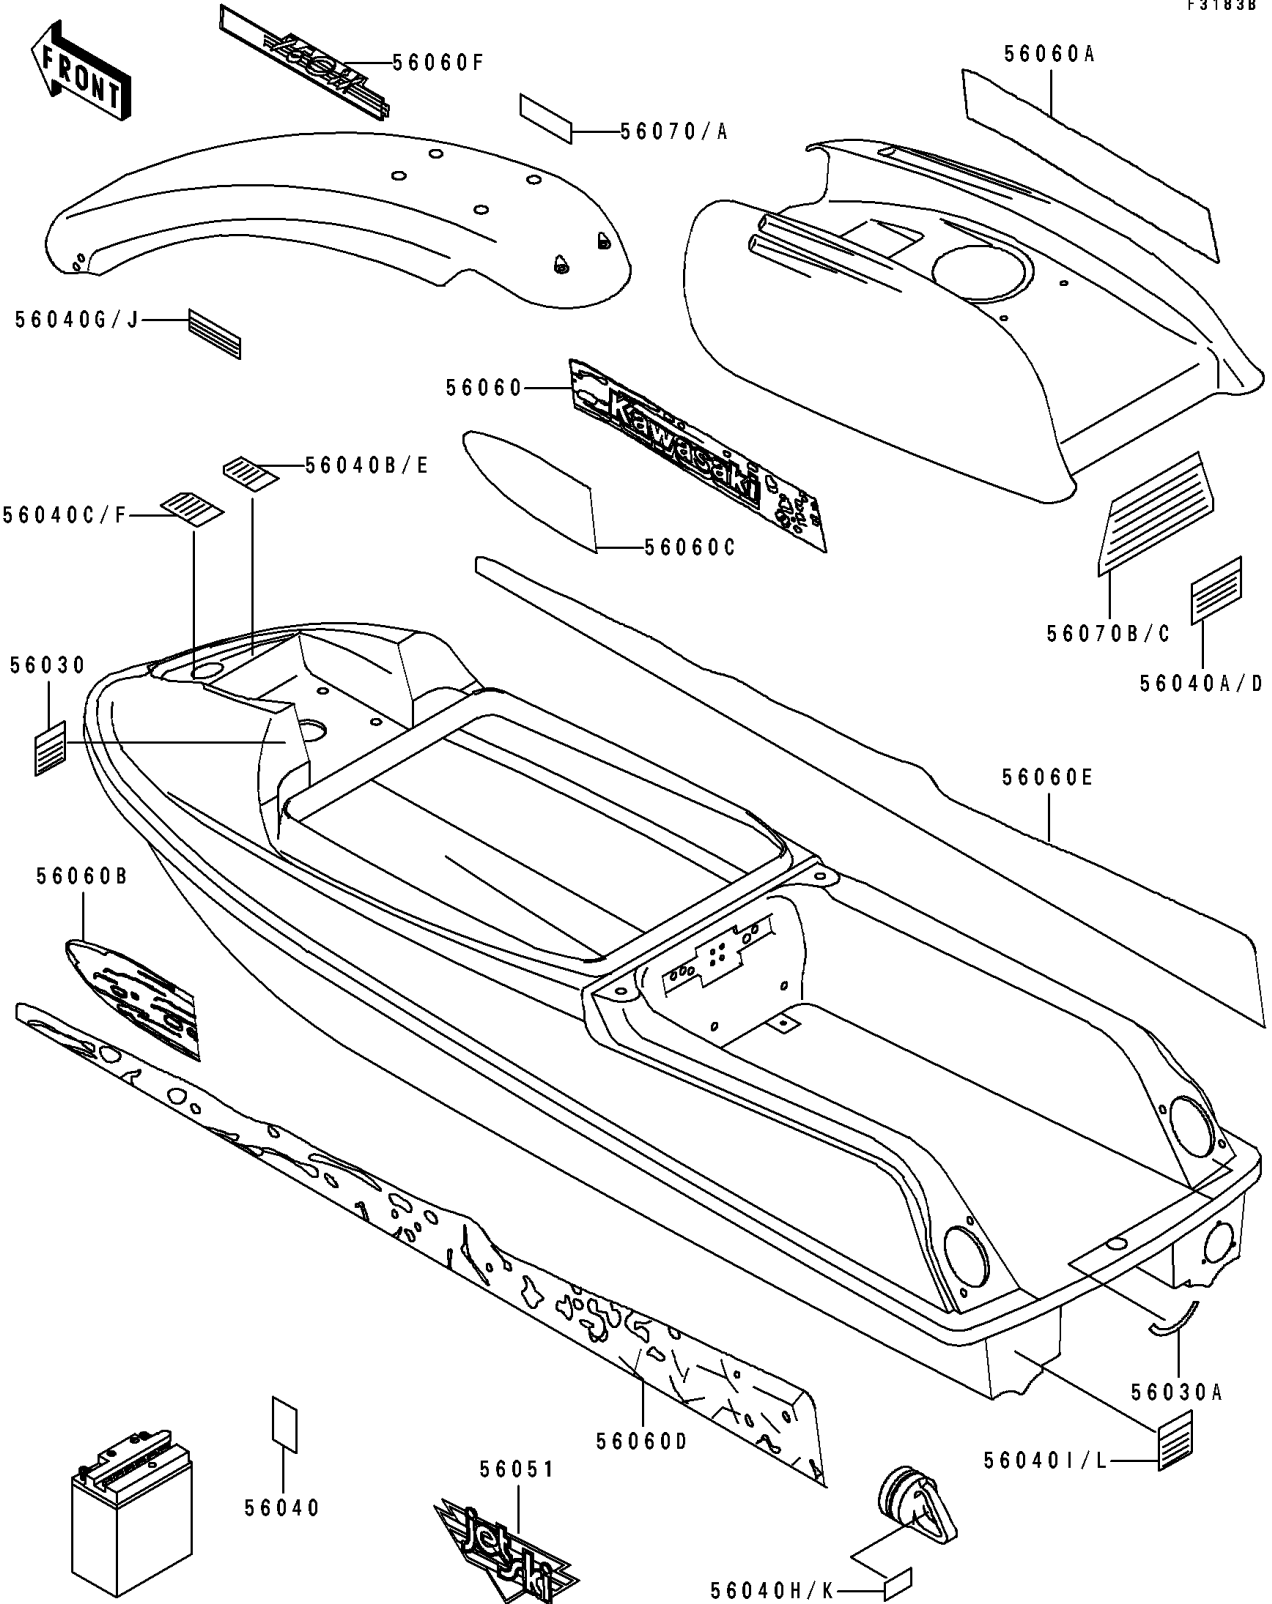

## 1995 750 SX PARTS DIAGRAM

Labels(JS750-A3/A4)

F3183B

## 1995 750 SX PARTS LIST

Labels(JS750-A3/A4)

ITEM NAME	PART NUMBER	QUANTITY
LABEL,OIL RECOMMENDED(FRENCH) (Ref # 56030)	56030-3765	1
LABEL,FIRE EXTINGUISHER (Ref # 56030A)	56030-3789	1
LABEL,BATTERY CAUTION(FRENCH) (Ref # 56040)	56040-1106	1
LABEL-WARNING,CAUTION SAFETY (Ref # 56040A)	56040-3933	1
LABEL-WARNING,FUEL SUPPLY (Ref # 56040B)	56040-3934	1
LABEL-WARNING,OIL CAUTION (Ref # 56040C)	56040-3935	1
LABEL-WARNING,CAUTION SAFETY (Ref # 56040D)	56040-3940	1
LABEL,FUEL SUPPLY(FRENCH) (Ref # 56040E)	56040-3941	1
LABEL-WARNING,OIL CAUTION (Ref # 56040F)	56040-3942	1
LABEL-WARNING,CAUTION SAFETY (Ref # 56040G)	56040-3944	1
LABEL-WARNING,CAUTION SAFETY (Ref # 56040H)	56040-3945	1
LABEL-WARNING,NOZZLE (Ref # 56040I)	56040-3946	1
LABEL-WARNING,CAUTION SAFETY (Ref # 56040J)	56040-3952	1
LABEL-WARNING,CAUTION SAFETY (Ref # 56040K)	56040-3953	1
LABEL,NOZZLE CHECK(FRENCH) (Ref # 56040L)	56040-3954	1
MARK,DECK,JET SKI (Ref # 56051)	56051-1029	1
PATTERN,ENGINE HOOD,LH (Ref # 56060)	56060-1713	1
PATTERN,ENGINE HOOD,RH (Ref # 56060A)	56060-1714	1
PATTERN,DECK,UPP,LH (Ref # 56060B)	56060-1715	1
PATTERN,DECK,UPP,RH (Ref # 56060C)	56060-1716	1
PATTERN,DECK,LWR,LH (Ref # 56060D)	56060-1717	1
PATTERN,DECK,LWR,RH (Ref # 56060E)	56060-1718	1
PATTERN,HANDLE POLE (Ref # 56060F)	56060-1719	1
LABEL-WARNING,CAUTION SAFETY (Ref # 56070)	56070-3723	1
LABEL,CAUTION SAFETY(FRENCH) (Ref # 56070A)	56070-3725	1
LABEL-WARNING,IMPORTANT SAFETY (Ref # 56070B)	56070-3740	1
LABEL,IMPORTANT SAFETY(FRENCH) (Ref # 56070C)	56070-3742	1