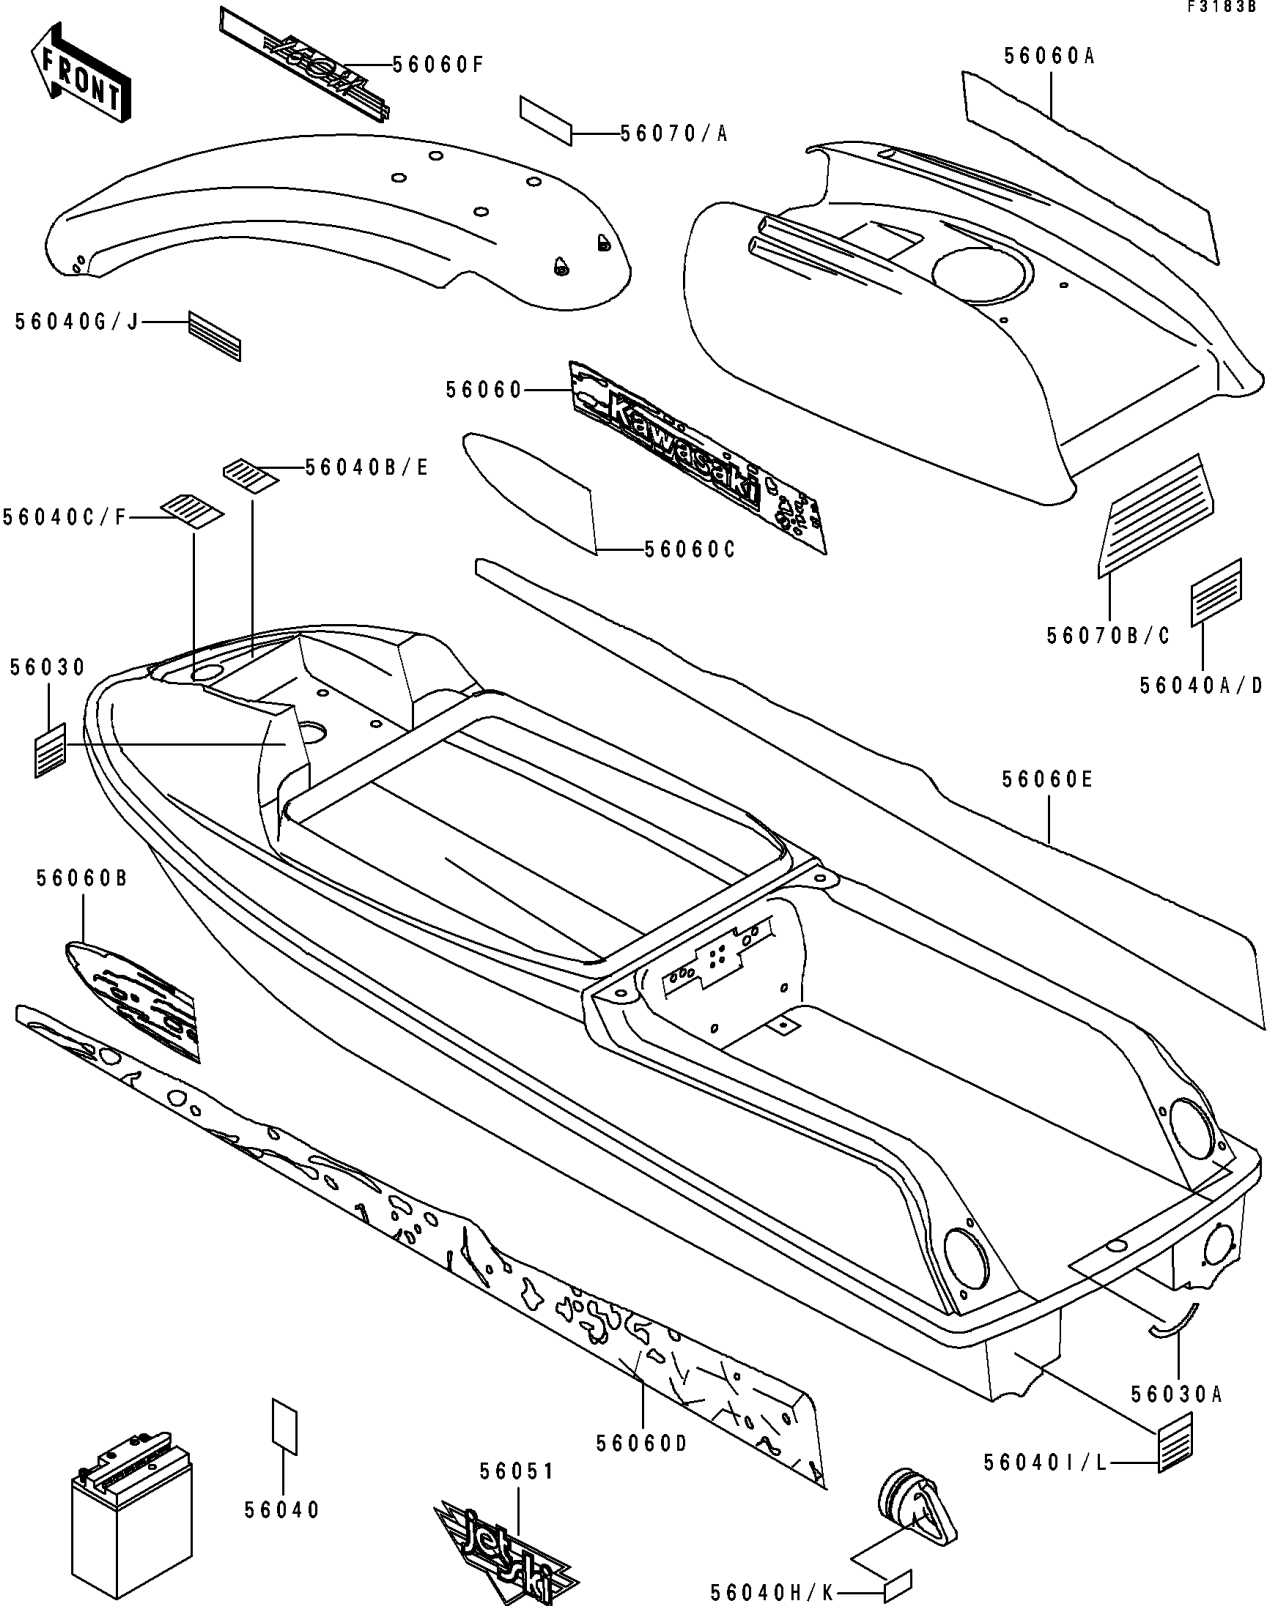

1995 750 SX PARTS DIAGRAM

Labels(JS750-A3/A4)

F3183B

1995 750 SX PARTS LIST

Labels(JS750-A3/A4)

ITEM NAME	PART NUMBER	QUANTITY
LABEL,OIL RECOMMENDED(FRENCH) (Ref # 56030)	56030-3765	1
LABEL,FIRE EXTINGUISHER (Ref # 56030A)	56030-3789	1
LABEL,BATTERY CAUTION(FRENCH) (Ref # 56040)	56040-1106	1
LABEL-WARNING,CAUTION SAFETY (Ref # 56040A)	56040-3933	1
LABEL-WARNING,FUEL SUPPLY (Ref # 56040B)	56040-3934	1
LABEL-WARNING,OIL CAUTION (Ref # 56040C)	56040-3935	1
LABEL-WARNING,CAUTION SAFETY (Ref # 56040D)	56040-3940	1
LABEL,FUEL SUPPLY(FRENCH) (Ref # 56040E)	56040-3941	1
LABEL-WARNING,OIL CAUTION (Ref # 56040F)	56040-3942	1
LABEL-WARNING,CAUTION SAFETY (Ref # 56040G)	56040-3944	1
LABEL-WARNING,CAUTION SAFETY (Ref # 56040H)	56040-3945	2
LABEL-WARNING,NOZZLE (Ref # 56040I)	56040-3946	1
LABEL-WARNING,CAUTION SAFETY (Ref # 56040J)	56040-3952	1
LABEL-WARNING,CAUTION SAFETY (Ref # 56040K)	56040-3953	2
LABEL,NOZZLE CHECK(FRENCH) (Ref # 56040L)	56040-3954	1
MARK,DECK,JET SKI (Ref # 56051)	56051-1029	2
PATTERN,ENGINE HOOD,LH (Ref # 56060)	56060-1713	1
PATTERN,ENGINE HOOD,RH (Ref # 56060A)	56060-1714	1
PATTERN,DECK,UPP,LH (Ref # 56060B)	56060-1715	1
PATTERN,DECK,UPP,RH (Ref # 56060C)	56060-1716	1
PATTERN,DECK,LWR,LH (Ref # 56060D)	56060-1717	1
PATTERN,DECK,LWR,RH (Ref # 56060E)	56060-1718	1
PATTERN,HANDLE POLE (Ref # 56060F)	56060-1719	1
LABEL-WARNING,CAUTION SAFETY (Ref # 56070)	56070-3723	1
LABEL,CAUTION SAFETY(FRENCH) (Ref # 56070A)	56070-3725	1
LABEL-WARNING,IMPORTANT SAFETY (Ref # 56070B)	56070-3740	1
LABEL,IMPORTANT SAFETY(FRENCH) (Ref # 56070C)	56070-3742	1