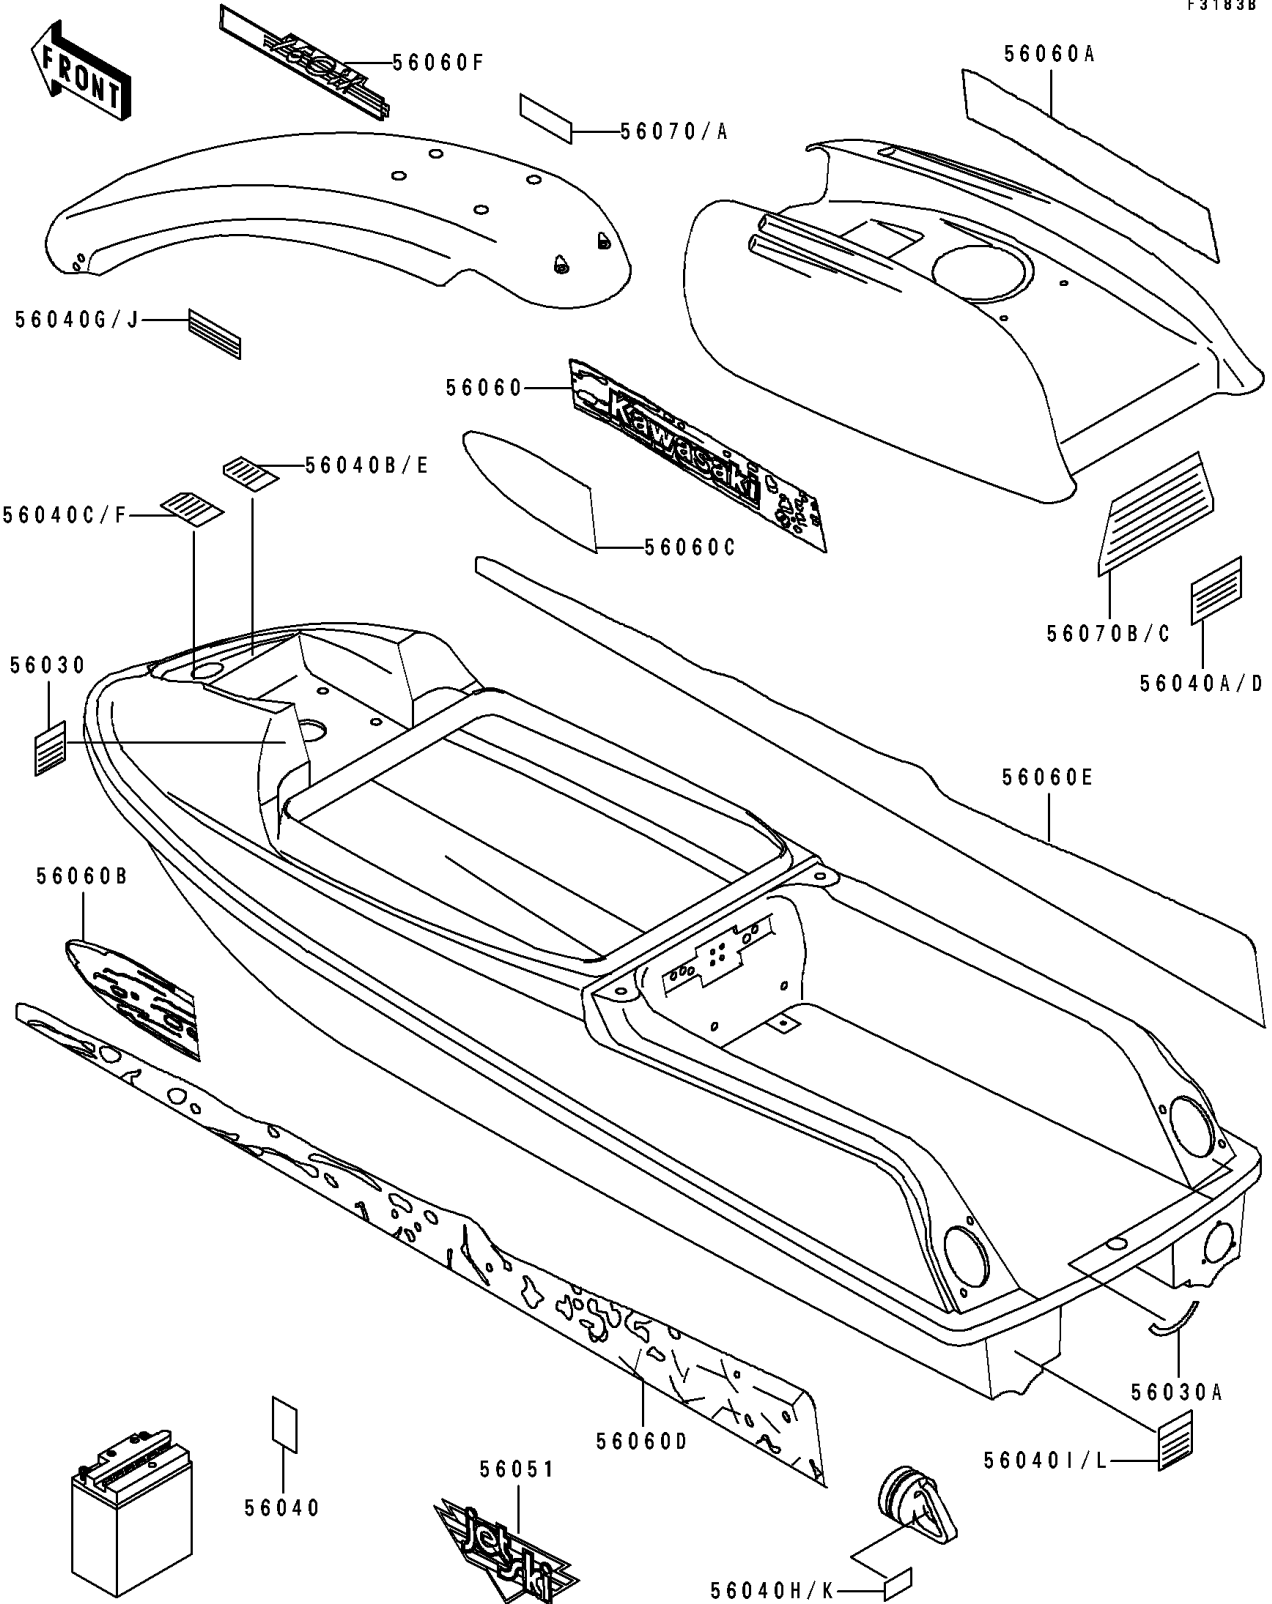

1995 750 SX PARTS DIAGRAM

Labels(JS750-A3/A4)

F3183B

1995 750 SX PARTS LIST

Labels(JS750-A3/A4)

ITEM NAME	PART NUMBER	QUANTITY
LABEL,OIL RECOMMENDED(FRENCH) (Ref # 56030)	56030-3765	1
LABEL,FIRE EXTINGUISHER (Ref # 56030A)	56030-3789	1
LABEL,BATTERY CAUTION(FRENCH) (Ref # 56040)	56040-1106	1
LABEL-WARNING,CAUTION SAFETY (Ref # 56040A)	56040-3933	1
LABEL-WARNING,FUEL SUPPLY (Ref # 56040B)	56040-3934	1
LABEL-WARNING,OIL CAUTION (Ref # 56040C)	56040-3935	1
LABEL-WARNING,CAUTION SAFETY (Ref # 56040D)	56040-3940	1
LABEL,FUEL SUPPLY(FRENCH) (Ref # 56040E)	56040-3941	1
LABEL-WARNING,OIL CAUTION (Ref # 56040F)	56040-3942	1
LABEL-WARNING,CAUTION SAFETY (Ref # 56040G)	56040-3944	1
LABEL-WARNING,CAUTION SAFETY (Ref # 56040H)	56040-3945	2
LABEL-WARNING,NOZZLE (Ref # 56040I)	56040-3946	1
LABEL-WARNING,CAUTION SAFETY (Ref # 56040J)	56040-3952	1
LABEL-WARNING,CAUTION SAFETY (Ref # 56040K)	56040-3953	2
LABEL,NOZZLE CHECK(FRENCH) (Ref # 56040L)	56040-3954	1
MARK,DECK,JET SKI (Ref # 56051)	56051-1029	2
PATTERN,ENGINE HOOD,LH (Ref # 56060)	56060-1713	1
PATTERN,ENGINE HOOD,RH (Ref # 56060A)	56060-1714	1
PATTERN,DECK,UPP,LH (Ref # 56060B)	56060-1715	1
PATTERN,DECK,UPP,RH (Ref # 56060C)	56060-1716	1
PATTERN,DECK,LWR,LH (Ref # 56060D)	56060-1717	1
PATTERN,DECK,LWR,RH (Ref # 56060E)	56060-1718	1
PATTERN,HANDLE POLE (Ref # 56060F)	56060-1719	1
LABEL-WARNING,CAUTION SAFETY (Ref # 56070)	56070-3723	1
LABEL,CAUTION SAFETY(FRENCH) (Ref # 56070A)	56070-3725	1
LABEL-WARNING,IMPORTANT SAFETY (Ref # 56070B)	56070-3740	1
LABEL,IMPORTANT SAFETY(FRENCH) (Ref # 56070C)	56070-3742	1