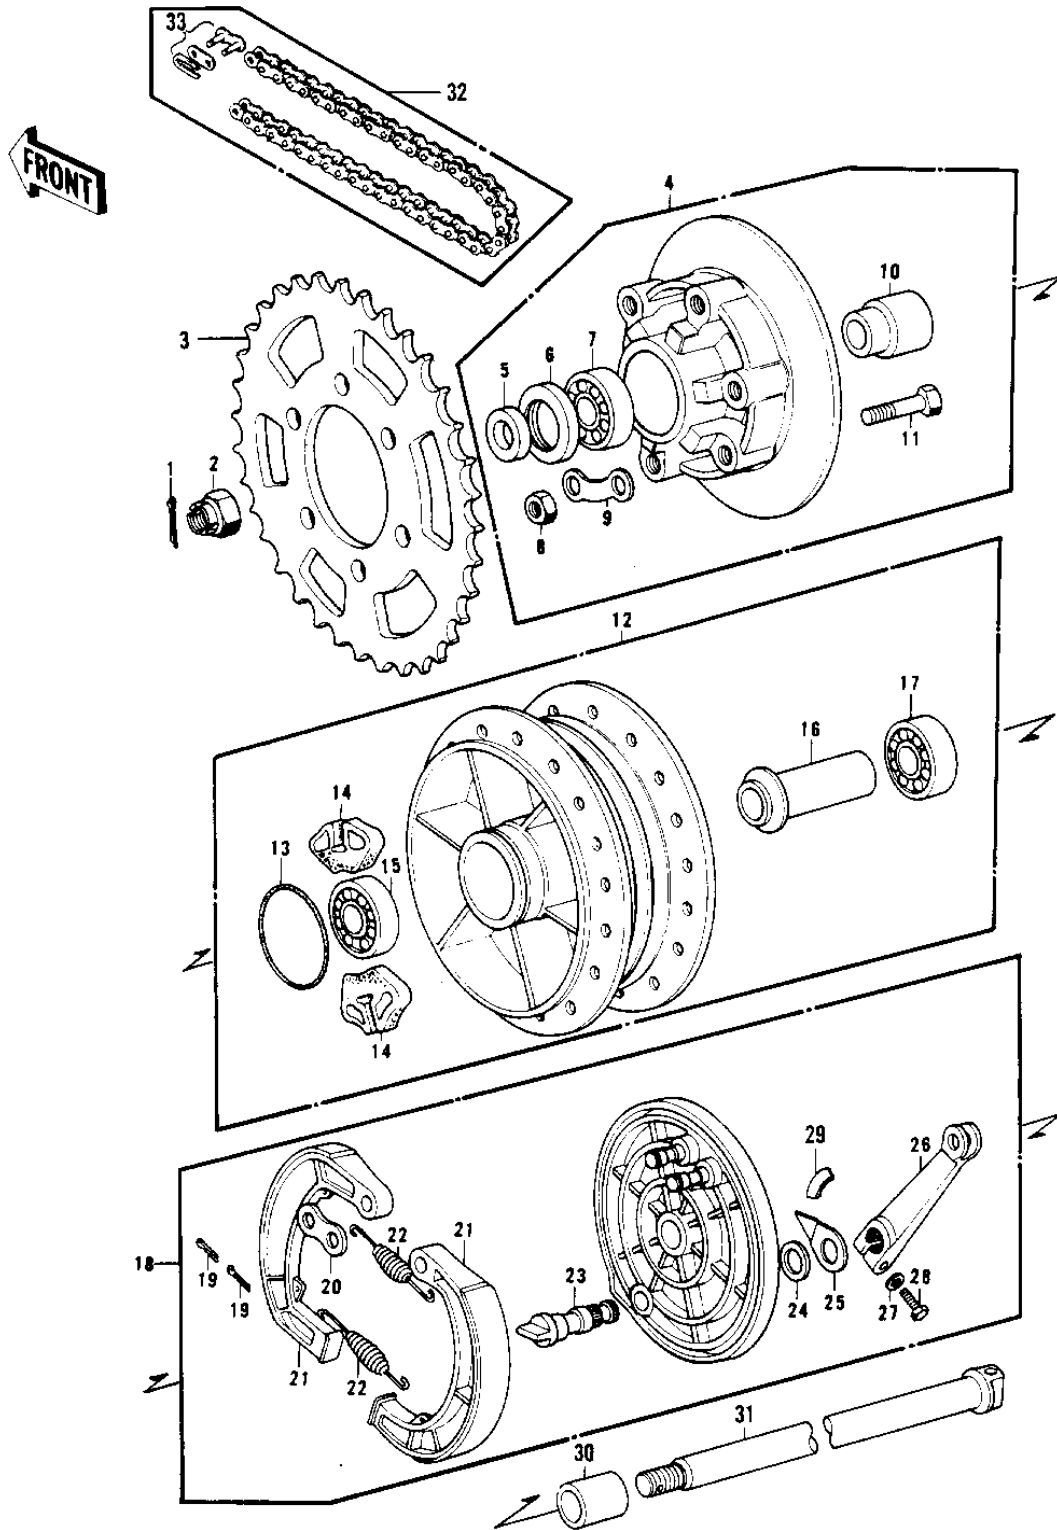

1977 KH400-A4 PARTS DIAGRAM

REAR HUB/BRAKE/CHAIN

1977 KH400-A4 PARTS LIST

REAR HUB/BRAKE/CHAIN

ITEM NAME	PART NUMBER	QUANTITY
PIN-COTTER,4.0X35 (Ref # 1)	550D4035	1
NUT CASTLE,16MM (Ref # 2)	92015-055	1
REAR SPROCKET,41T (Ref # 3)	42041-138	1
REAR SPROCKET 38T (Ref # 3)	42041-063	1
REAR SPROCKET 43T (Ref # 3)	42041-102	1
COUPLING ASSY,RR BRK (Ref # 4)	42008-020	1
COLLAR,REAR AXLE (Ref # 5)	42037-024	1
OIL SEAL WTC35527 (Ref # 6)	92052-006	1
BEARING BALL #6205 (Ref # 7)	601B6205	1
NUT,10MM (Ref # 8)	314B1000	1
WASHER SPROCKET LOCK (Ref # 9)	92088-005	1
SLEEVE,REAR AXLE (Ref # 10)	42036-019	1
BOLT-REAR SPROCKET (Ref # 11)	92003-087	1
DRUM ASY,RR BK,BUFF (Ref # 12)	42005-044-80	1
DRUM-ASSY,RR BRK (Ref # 12-1)	41034-5001	1
"O" RING,60MM (Ref # 13)	671B2560	1
DAMPER REAR HUB SHOCK (Ref # 14)	42014-008	1
BEARING BALL #6303 (Ref # 15)	601B6303	1
SPACER,RR HUB BEARING (Ref # 16)	42010-027	1
SPACER RR HUB BEARING (Ref # 16)	42010-008	1
BEARING BALL #6303Z (Ref # 17)	601B6303Z	1
PANEL-ASY,RR BRK (Ref # 18)	42006-060-80	1
PIN COTTER 2.0X25 (Ref # 19)	550D2025	1
WASHER,BRAKE SHOE (Ref # 20)	41045-007	1
SHOE REAR BRAKE (Ref # 21)	42019-003	1
SPRING BRAKE SHOE (Ref # 22)	41049-003	1
CAM SHAFT,REAR BRAKE (Ref # 23)	42026-015	1
DUST SHIELD BRAKE CAM (Ref # 24)	41051-001	1
INDICATOR,BRAKE PANEL (Ref # 25)	41085-009	1

1977 KH400-A4 PARTS LIST

REAR HUB/BRAKE/CHAIN

ITEM NAME	PART NUMBER	QUANTITY
LEVER,REAR BRAKE CAM (Ref # 26)	42029-037	1
WASHER PLAIN 6MM (Ref # 27)	410B0600	1
BOLT-UPSET (Ref # 28)	112G0625	1
LABEL (Ref # 29)	41084-001	1
COLLAR,REAR AXLE (Ref # 30)	42032-049	1
AXLE,REAR (Ref # 31)	42031-047	1
DR CHAIN 530X104E (Ref # 32)	92057-085	1
CHAIN JOINT 530 (Ref # 33)	92058-008	1