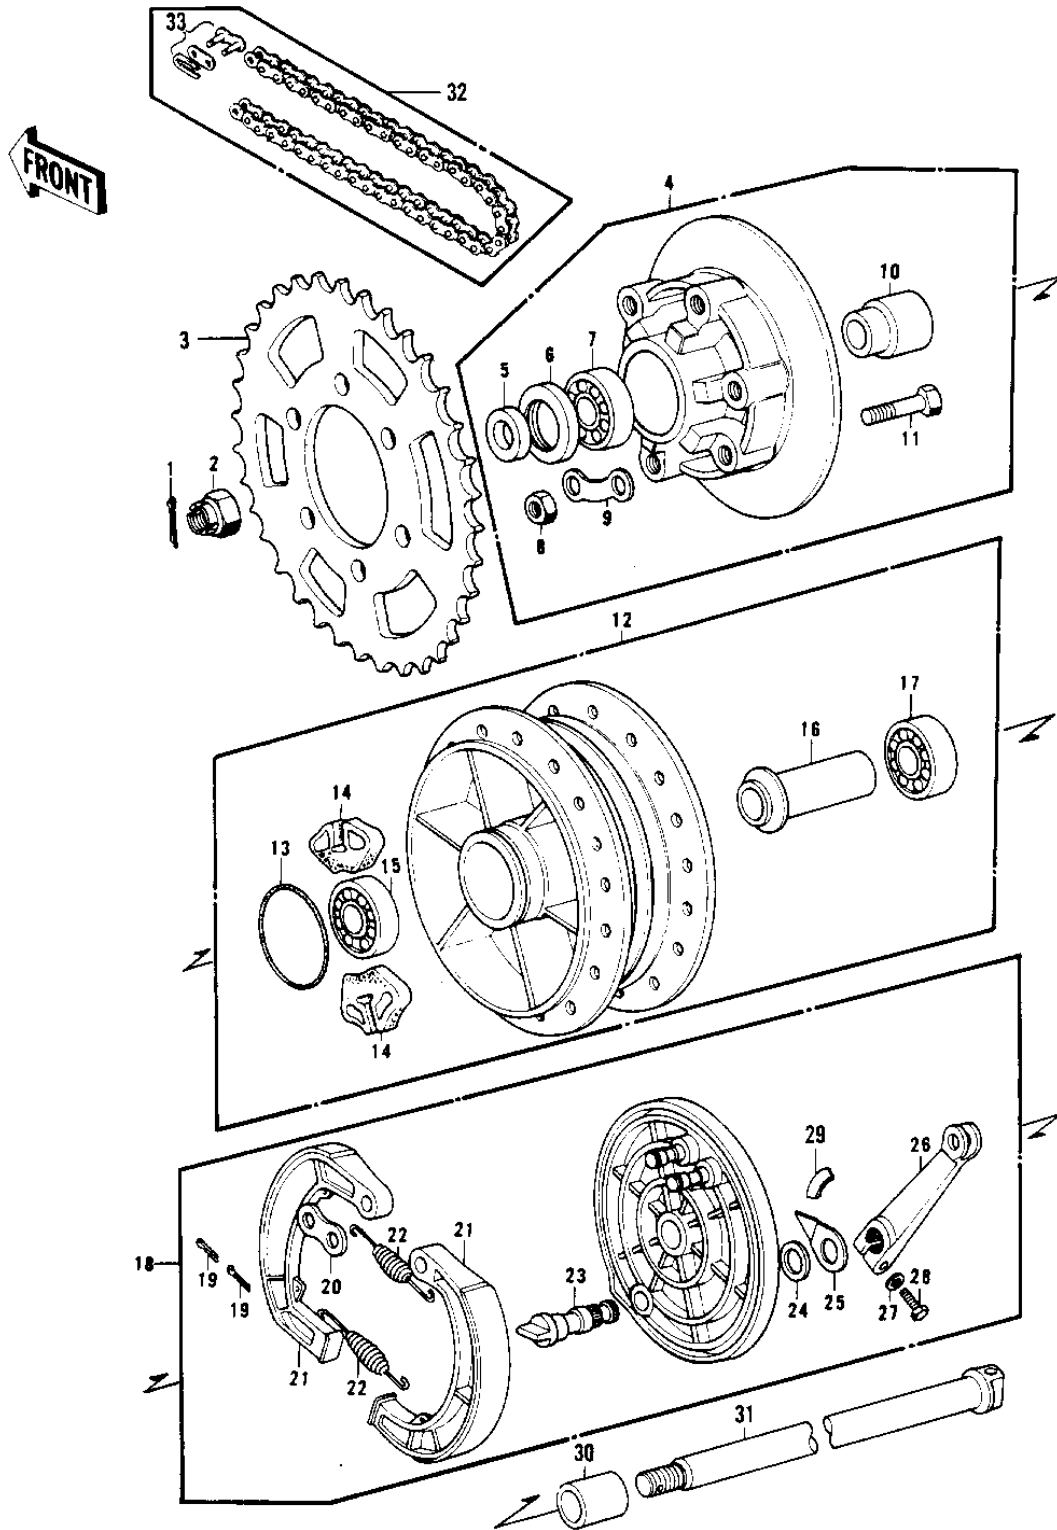

1976 KH400-A3 PARTS DIAGRAM

REAR HUB/BRAKE/CHAIN

1976 KH400-A3 PARTS LIST

REAR HUB/BRAKE/CHAIN

ITEM NAME	PART NUMBER	QUANTITY
PIN-COTTER,4.0X35 (Ref # 1)	550D4035	1
NUT CASTLE,16MM (Ref # 2)	92015-055	1
REAR SPROCKET,41T (Ref # 3)	42041-138	1
REAR SPROCKET 38T (Ref # 3)	42041-063	1
REAR SPROCKET 43T (Ref # 3)	42041-102	1
COUPLING ASSY,RR BRK (Ref # 4)	42008-020	1
COLLAR,REAR AXLE (Ref # 5)	42037-024	1
OIL SEAL WTC35527 (Ref # 6)	92052-006	1
BEARING BALL #6205 (Ref # 7)	601B6205	1
NUT,10MM (Ref # 8)	314B1000	1
WASHER SPROCKET LOCK (Ref # 9)	92088-005	1
SLEEVE,REAR AXLE (Ref # 10)	42036-019	1
BOLT-REAR SPROCKET (Ref # 11)	92003-087	1
DRUM ASY,RR BK,BUFF (Ref # 12)	42005-044-80	1
DRUM-ASSY,RR BRK (Ref # 12-1)	41034-5001	1
"O" RING,60MM (Ref # 13)	671B2560	1
DAMPER REAR HUB SHOCK (Ref # 14)	42014-008	1
BEARING BALL #6303 (Ref # 15)	601B6303	1
SPACER,RR HUB BEARING (Ref # 16)	42010-027	1
SPACER RR HUB BEARING (Ref # 16)	42010-008	1
BEARING BALL #6303Z (Ref # 17)	601B6303Z	1
PANEL-ASY,RR BRK (Ref # 18)	42006-060-80	1
PIN COTTER 2.0X25 (Ref # 19)	550D2025	1
WASHER,BRAKE SHOE (Ref # 20)	41045-007	1
SHOE REAR BRAKE (Ref # 21)	42019-003	1
SPRING BRAKE SHOE (Ref # 22)	41049-003	1
CAM SHAFT,REAR BRAKE (Ref # 23)	42026-015	1
DUST SHIELD BRAKE CAM (Ref # 24)	41051-001	1
INDICATOR,BRAKE PANEL (Ref # 25)	41085-009	1

1976 KH400-A3 PARTS LIST

REAR HUB/BRAKE/CHAIN

ITEM NAME	PART NUMBER	QUANTITY
LEVER,REAR BRAKE CAM (Ref # 26)	42029-037	1
WASHER PLAIN 6MM (Ref # 27)	410B0600	1
BOLT-UPSET (Ref # 28)	112G0625	1
LABEL (Ref # 29)	41084-001	1
COLLAR,REAR AXLE (Ref # 30)	42032-049	1
AXLE,REAR (Ref # 31)	42031-047	1
DR CHAIN 530X104E (Ref # 32)	92057-085	1
CHAIN JOINT 530 (Ref # 33)	92058-008	1