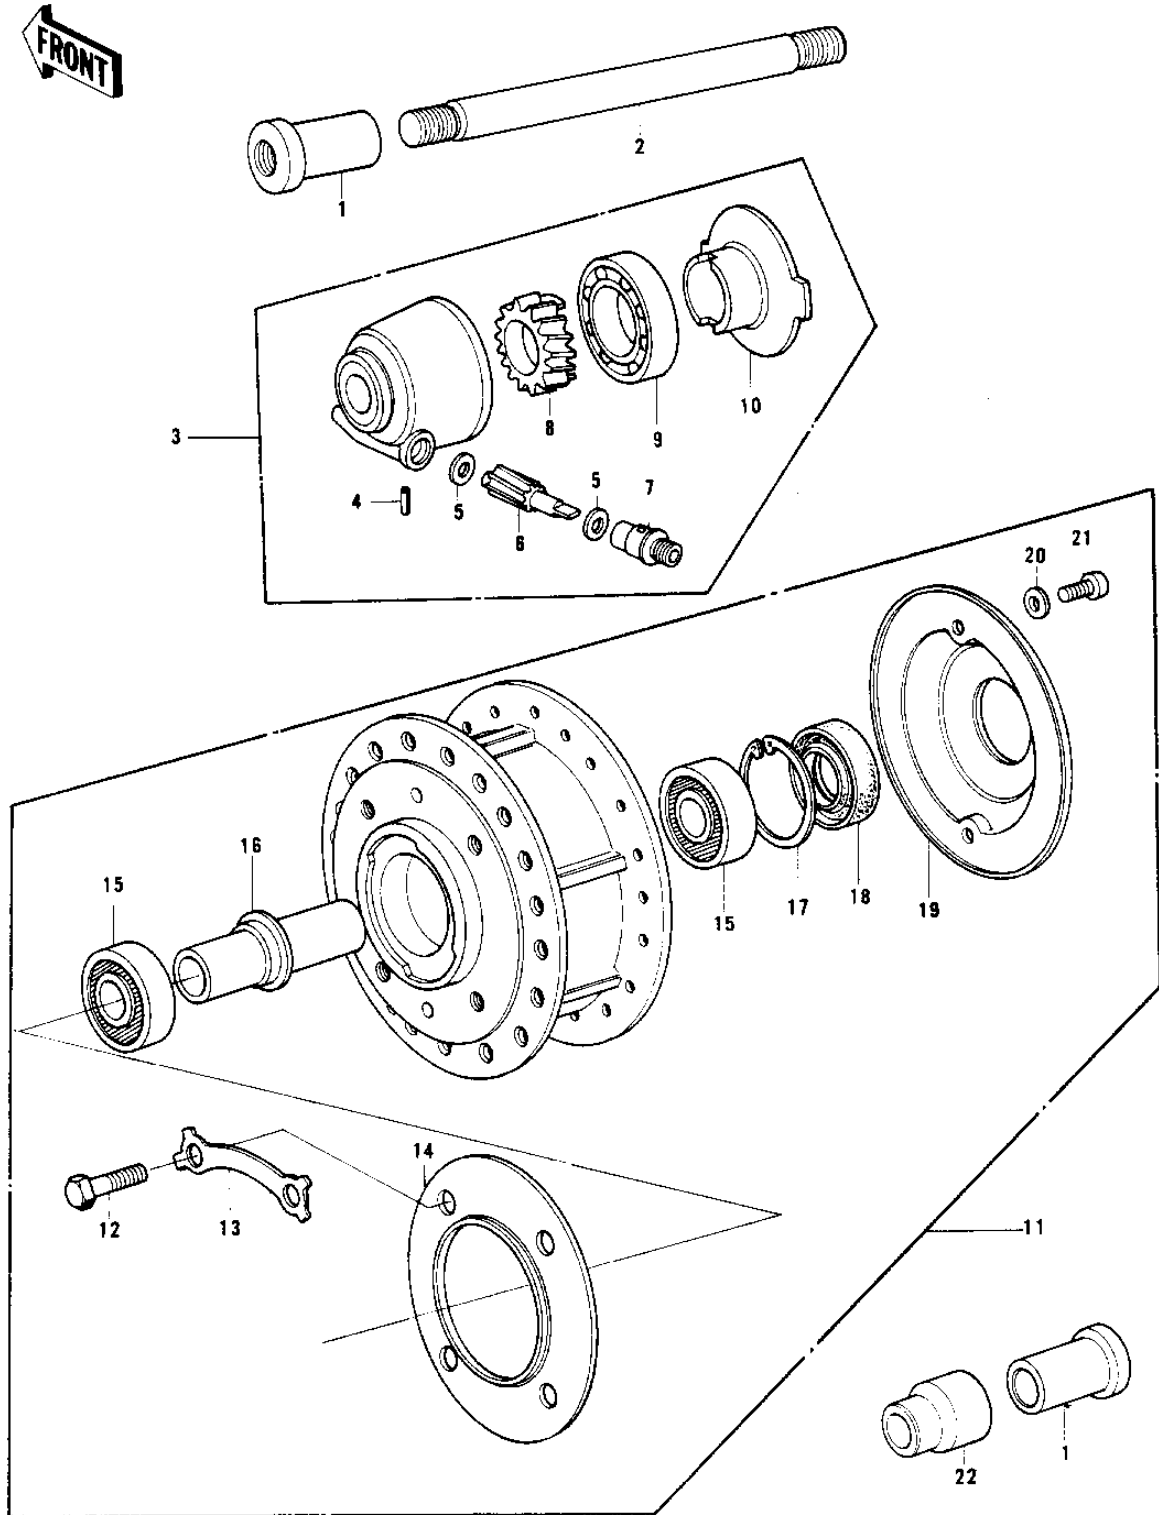

1977 KH400-A4 PARTS DIAGRAM

FRONT HUB

1977 KH400-A4 PARTS LIST

FRONT HUB

ITEM NAME	PART NUMBER	QUANTITY
COLLER,FRONT AXLE (Ref # 1)	41069-034	1
AXLE,FRONT (Ref # 2)	41068-050	1
GEAR BOX ASSY (Ref # 3)	41078-008	1
PIN,SPRING (Ref # 4)	41082-001	1
WASHER THRST SPD PINI (Ref # 5)	41063-001	1
PINION,SPEEDOMETER (Ref # 6)	41060-017	1
BUSH,SPEEDMETER CABLE (Ref # 7)	41062-005	1
GEAR,SPEEDOMETER (Ref # 8)	41059-026	1
OIL SEAL,BJN30427-C3 (Ref # 9)	92049-1057	1
RECEIVER,GEAR (Ref # 10)	41064-013	1
DRUM-ASSY,FR BRK (Ref # 11)	41034-041	1
BOLT (Ref # 12)	92001-158	1
WASHER,LOCK (Ref # 13)	92088-023	1
DUST COVER (Ref # 14)	41042-014	1
UNAVAILABLE IN PRICE BOOK (Ref # 15)	601B06203	1
COLLAR,BRG (Ref # 16)	41039-028	1
RING, SNAP,43.5M/M (Ref # 17)	92033-1040	1
OIL SEAL (Ref # 18)	654A254008	1
DUST COVER (Ref # 19)	41042-016	1
WASHER PLAIN 5MM (Ref # 20)	410B0500	1
SCREW PAN HEAD 5X12 (Ref # 21)	220B0512	1
COLLAR,FRONT AXLE (Ref # 22)	41069-032	1