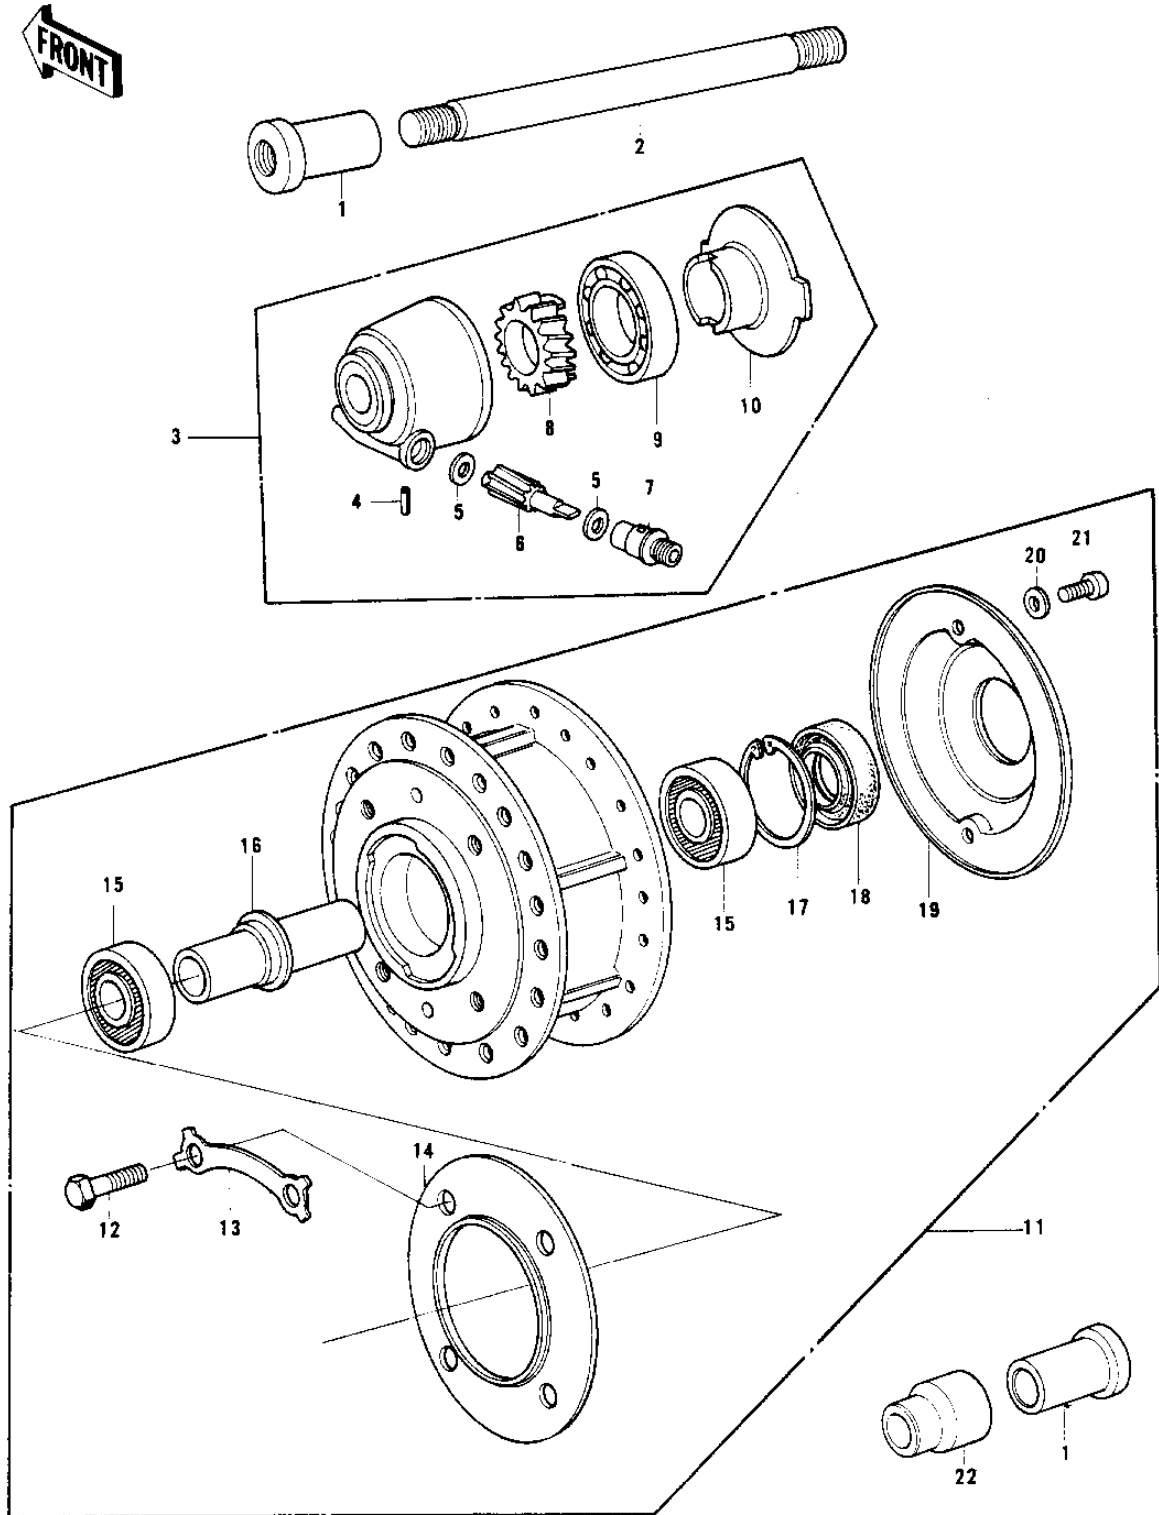

## 1976 KH400-A3 PARTS DIAGRAM

FRONT HUB

## 1976 KH400-A3 PARTS LIST

### FRONT HUB

ITEM NAME	PART NUMBER	QUANTITY
COLLER,FRONT AXLE (Ref # 1)	41069-034	1
AXLE,FRONT (Ref # 2)	41068-050	1
GEAR BOX ASSY (Ref # 3)	41078-008	1
PIN,SPRING (Ref # 4)	41082-001	1
WASHER THRST SPD PINI (Ref # 5)	41063-001	1
PINION,SPEEDOMETER (Ref # 6)	41060-017	1
BUSH,SPEEDMETER CABLE (Ref # 7)	41062-005	1
GEAR,SPEEDOMETER (Ref # 8)	41059-026	1
OIL SEAL,BJN30427-C3 (Ref # 9)	92049-1057	1
RECEIVER,GEAR (Ref # 10)	41064-013	1
DRUM-ASSY,FR BRK (Ref # 11)	41034-041	1
BOLT (Ref # 12)	92001-158	1
WASHER,LOCK (Ref # 13)	92088-023	1
DUST COVER (Ref # 14)	41042-014	1
UNAVAILABLE IN PRICE BOOK (Ref # 15)	601B06203	1
COLLAR,BRG (Ref # 16)	41039-028	1
RING, SNAP,43.5M/M (Ref # 17)	92033-1040	1
OIL SEAL (Ref # 18)	654A254008	1
DUST COVER (Ref # 19)	41042-016	1
WASHER PLAIN 5MM (Ref # 20)	410B0500	1
SCREW PAN HEAD 5X12 (Ref # 21)	220B0512	1
COLLAR,FRONT AXLE (Ref # 22)	41069-032	1