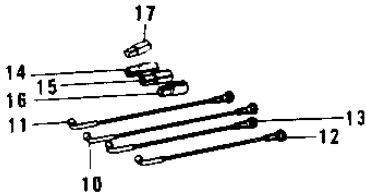

1977 KH400-A4 PARTS DIAGRAM

WHEELS/TIRES

1977 KH400-A4 PARTS LIST

WHEELS/TIRES

ITEM NAME	PART NUMBER	QUANTITY
WHEEL ASSY,FRONT (Ref # 1)	41074-048	1
UNAVAILABLE IN PRICE BOOK (Ref # 2)	41021-055	1
TIRE 325S-18 Y984C F (Ref # 2)	41002-1011	2
TUBE 300/325/360-18 (Ref # 3)	41022-028	2
BAND,RIM,4.00/5.10-18 (Ref # 4)	41023-1006	1
RIM.1.85BX18 (Ref # 5)	41025-075	1
WHEEL ASSY,REAR (Ref # 6)	42048-036	1
WHEEL ASSY,REAR (Ref # 6)	42048-031	1
UNAVAILABLE IN PRICE BOOK (Ref # 7)	41021-056	1
TIRE 350S-18 Y987C R (Ref # 7)	41002-1012	2
*** N.L.A.*** (Canada) (Ref # 8)	41022-027	1
RIM,1.85BX18W (Ref # 9)	41025-053	1
SPOKE-ASY,FR INNER (Ref # 10)	41027-054	1
SPOKE-ASY,FR OUTER (Ref # 11)	41028-054	1
SPOKE-ASY,RR INNER (Ref # 12)	41027-046	1
SPOKE-ASY,RR OUTER (Ref # 13)	41028-045	1
WEIGHT,BALANCE,10G (Ref # 14)	41075-1007	2
WEIGHT,BALANCE,20G (Ref # 15)	41075-1008	2
WEIGHT,BALANCE,30G (Ref # 16)	41075-1009	2
WEIGHT,BALANCE,5G (Ref # 17)	41075-1010	2