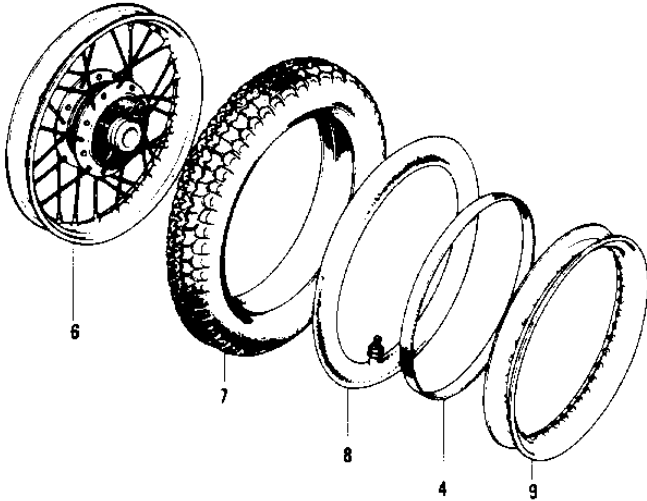

1977 KH400-A4 PARTS DIAGRAM

WHEELS/TIRES

1977 KH400-A4 PARTS LIST

WHEELS/TIRES

ITEM NAME	PART NUMBER	QUANTITY
WHEEL ASSY,FRONT (Ref # 1)	41074-048	1
UNAVAILABLE IN PRICE BOOK (Ref # 2)	41021-055	1
TIRE 325S-18 Y984C F (Ref # 2)	41002-1011	2
TUBE 300/325/360-18 (Ref # 3)	41022-028	2
BAND,RIM,4.00/5.10-18 (Ref # 4)	41023-1006	1
RIM.1.85BX18 (Ref # 5)	41025-075	1
WHEEL ASSY,REAR (Ref # 6)	42048-036	1
WHEEL ASSY,REAR (Ref # 6)	42048-031	1
UNAVAILABLE IN PRICE BOOK (Ref # 7)	41021-056	1
TIRE 350S-18 Y987C R (Ref # 7)	41002-1012	2
*** N.L.A.*** (Canada) (Ref # 8)	41022-027	1
RIM,1.85BX18W (Ref # 9)	41025-053	1
SPOKE-ASY,FR INNER (Ref # 10)	41027-054	1
SPOKE-ASY,FR OUTER (Ref # 11)	41028-054	1
SPOKE-ASY,RR INNER (Ref # 12)	41027-046	1
SPOKE-ASY,RR OUTER (Ref # 13)	41028-045	1
WEIGHT,BALANCE,10G (Ref # 14)	41075-1007	2
WEIGHT,BALANCE,20G (Ref # 15)	41075-1008	2
WEIGHT,BALANCE,30G (Ref # 16)	41075-1009	2
WEIGHT,BALANCE,5G (Ref # 17)	41075-1010	2