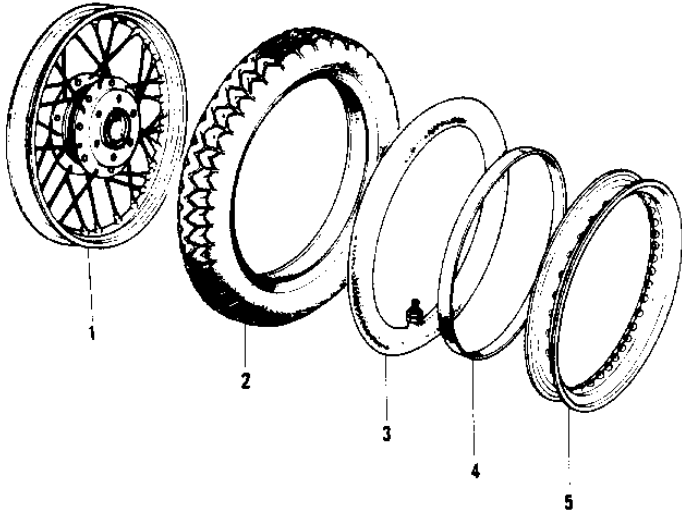

1977 KH400-A4 PARTS DIAGRAM

WHEELS/TIRES

1977 KH400-A4 PARTS LIST

WHEELS/TIRES

ITEM NAME	PART NUMBER	QUANTITY
WHEEL ASSY,FRONT (Ref # 1)	41074-048	1
UNAVAILABLE IN PRICE BOOK (Ref # 2)	41021-055	1
TIRE 325S-18 Y984C F (Ref # 2)	41002-1011	2
TUBE 300/325/360-18 (Ref # 3)	41022-028	2
BAND,RIM,4.00/5.10-18 (Ref # 4)	41023-1006	1
RIM.1.85BX18 (Ref # 5)	41025-075	1
WHEEL ASSY,REAR (Ref # 6)	42048-036	1
WHEEL ASSY,REAR (Ref # 6)	42048-031	1
UNAVAILABLE IN PRICE BOOK (Ref # 7)	41021-056	1
TIRE 350S-18 Y987C R (Ref # 7)	41002-1012	2
*** N.L.A.*** (Canada) (Ref # 8)	41022-027	1
RIM,1.85BX18W (Ref # 9)	41025-053	1
SPOKE-ASY,FR INNER (Ref # 10)	41027-054	1
SPOKE-ASY,FR OUTER (Ref # 11)	41028-054	1
SPOKE-ASY,RR INNER (Ref # 12)	41027-046	1
SPOKE-ASY,RR OUTER (Ref # 13)	41028-045	1
WEIGHT,BALANCE,10G (Ref # 14)	41075-1007	2
WEIGHT,BALANCE,20G (Ref # 15)	41075-1008	2
WEIGHT,BALANCE,30G (Ref # 16)	41075-1009	2
WEIGHT,BALANCE,5G (Ref # 17)	41075-1010	2