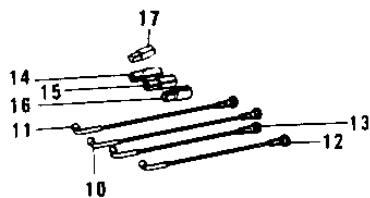

1976 KH400-A3 PARTS DIAGRAM

WHEELS/TIRES

1976 KH400-A3 PARTS LIST

WHEELS/TIRES

ITEM NAME	PART NUMBER	QUANTITY
WHEEL ASSY,FRONT (Ref # 1)	41074-048	1
UNAVAILABLE IN PRICE BOOK (Ref # 2)	41021-055	1
TIRE 325S-18 Y984C F (Ref # 2)	41002-1011	2
TUBE 300/325/360-18 (Ref # 3)	41022-028	2
BAND,RIM,4.00/5.10-18 (Ref # 4)	41023-1006	1
RIM.1.85BX18 (Ref # 5)	41025-075	1
WHEEL ASSY,REAR (Ref # 6)	42048-036	1
WHEEL ASSY,REAR (Ref # 6)	42048-031	1
UNAVAILABLE IN PRICE BOOK (Ref # 7)	41021-056	1
TIRE 350S-18 Y987C R (Ref # 7)	41002-1012	2
*** N.L.A.*** (Canada) (Ref # 8)	41022-027	1
RIM,1.85BX18W (Ref # 9)	41025-053	1
SPOKE-ASY,FR INNER (Ref # 10)	41027-054	1
SPOKE-ASY,FR OUTER (Ref # 11)	41028-054	1
SPOKE-ASY,RR INNER (Ref # 12)	41027-046	1
SPOKE-ASY,RR OUTER (Ref # 13)	41028-045	1
WEIGHT,BALANCE,10G (Ref # 14)	41075-1007	2
WEIGHT,BALANCE,20G (Ref # 15)	41075-1008	2
WEIGHT,BALANCE,30G (Ref # 16)	41075-1009	2
WEIGHT,BALANCE,5G (Ref # 17)	41075-1010	2