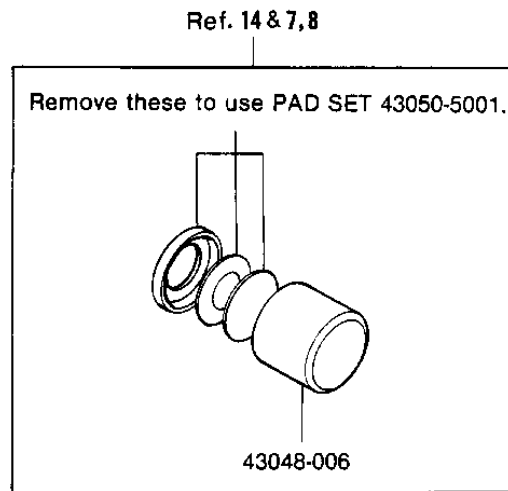

1977 KH400-A4 PARTS DIAGRAM

FRONT BRAKE

1977 KH400-A4 PARTS LIST

FRONT BRAKE

ITEM NAME	PART NUMBER	QUANTITY
CALIPER ASSY,FRONT (Ref # 1)	43041-030	2
SCREW PAN HEAD 6X12 (Ref # 2)	220B0612	1
WASHER SPRING 6MM (Ref # 3)	461F0600	1
NUT 10MM (Ref # 4)	315B1000	1
CALIPER (Ref # 5)	43042-008	1
SPACER (Ref # 6)	43040-004	1
PAD B (Ref # 7)	43051-008	1
PAD B (Ref # 7)	43051-011	1
PAD A (Ref # 8)	43050-007	1
PAD A (Ref # 8)	43050-011	1
PAD SET,(FRONT) (Ref # 7,8)	43050-5001	1
DUST SHILD,SHAFT (Ref # 9)	43052-005	1
"O" RING (Ref # 10)	43053-006	1
HOLDER,CALIPER (Ref # 11)	43044-008	1
PLUG (Ref # 12)	43088-002	1
DUST SEALD,RUBBER (Ref # 13)	43054-003	1
PISTON,CALIPER (Ref # 14)	43048-006	1
PISTON,FRONT CALIPER (Ref # 14)	43048-009	1
RING,PISTON SEAL (Ref # 15)	43049-002	1
BLEEDER SET (Ref # 16)	43085-001	1
BREEDER (Ref # 16-1)	43056-003	1
CAP,BREEDER (Ref # 17)	43057-003	1
BOLT (Ref # 18)	43045-006	1
WASHER PLAIN 10MM (Ref # 19)	410B1000	1
WASHER SPRING 10MM (Ref # 20)	461F1000	1
BOLT (Ref # 21)	92007-032	1
DISC PLATE,FRONT BRAK (Ref # 22)	41080-006	1