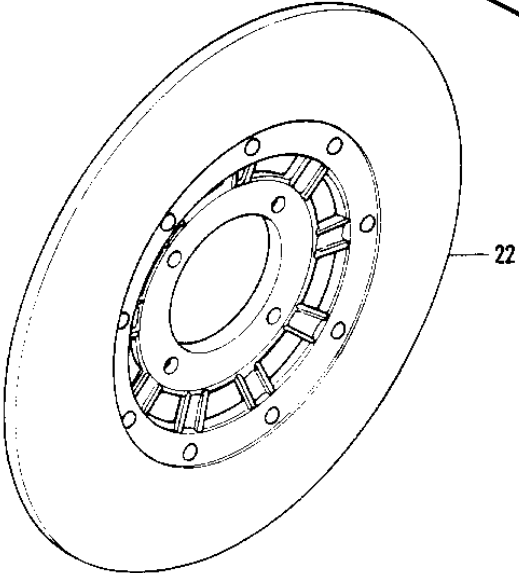

1977 KH400-A4 PARTS DIAGRAM

FRONT BRAKE

1977 KH400-A4 PARTS LIST

FRONT BRAKE

ITEM NAME	PART NUMBER	QUANTITY
CALIPER ASSY,FRONT (Ref # 1)	43041-030	2
SCREW PAN HEAD 6X12 (Ref # 2)	220B0612	1
WASHER SPRING 6MM (Ref # 3)	461F0600	1
NUT 10MM (Ref # 4)	315B1000	1
CALIPER (Ref # 5)	43042-008	1
SPACER (Ref # 6)	43040-004	1
PAD B (Ref # 7)	43051-008	1
PAD B (Ref # 7)	43051-011	1
PAD A (Ref # 8)	43050-007	1
PAD A (Ref # 8)	43050-011	1
PAD SET,(FRONT) (Ref # 7,8)	43050-5001	1
DUST SHILD,SHAFT (Ref # 9)	43052-005	1
"O" RING (Ref # 10)	43053-006	1
HOLDER,CALIPER (Ref # 11)	43044-008	1
PLUG (Ref # 12)	43088-002	1
DUST SEALD,RUBBER (Ref # 13)	43054-003	1
PISTON,CALIPER (Ref # 14)	43048-006	1
PISTON,FRONT CALIPER (Ref # 14)	43048-009	1
RING,PISTON SEAL (Ref # 15)	43049-002	1
BLEEDER SET (Ref # 16)	43085-001	1
BREEDER (Ref # 16-1)	43056-003	1
CAP,BREEDER (Ref # 17)	43057-003	1
BOLT (Ref # 18)	43045-006	1
WASHER PLAIN 10MM (Ref # 19)	410B1000	1
WASHER SPRING 10MM (Ref # 20)	461F1000	1
BOLT (Ref # 21)	92007-032	1
DISC PLATE,FRONT BRAK (Ref # 22)	41080-006	1