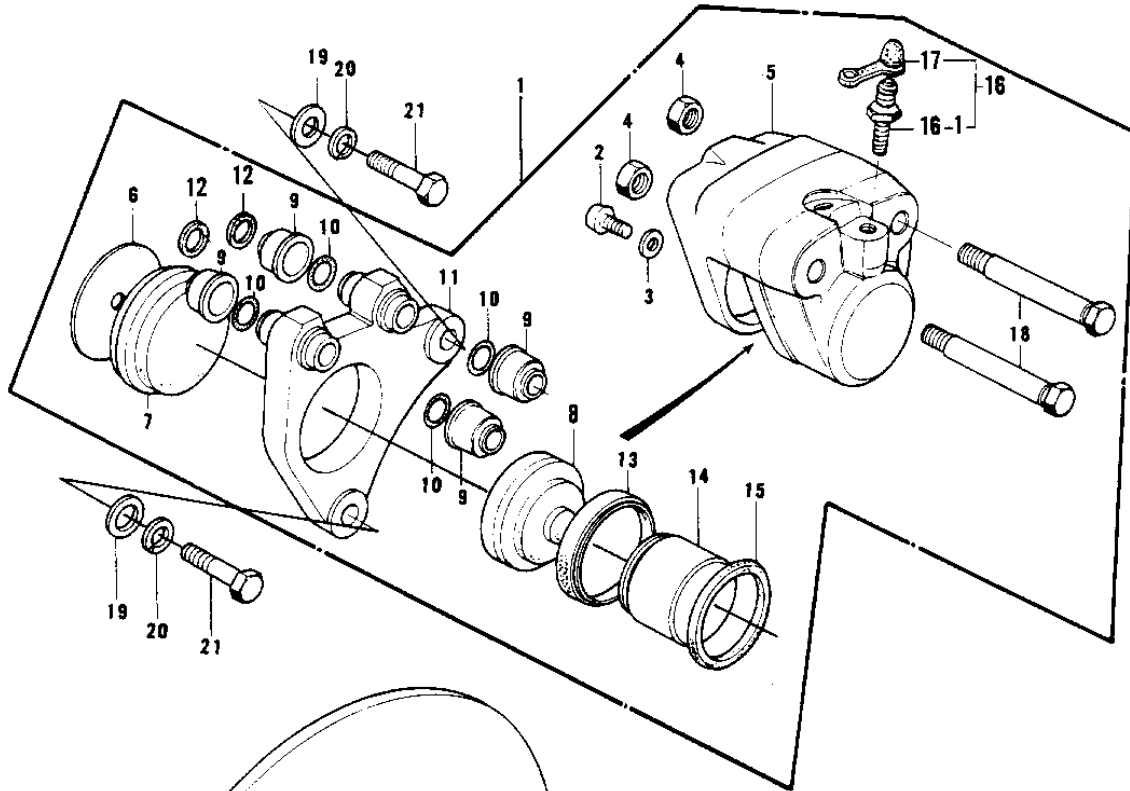

1977 KH400-A4 PARTS DIAGRAM

FRONT BRAKE

1977 KH400-A4 PARTS LIST

FRONT BRAKE

ITEM NAME	PART NUMBER	QUANTITY
CALIPER ASSY,FRONT (Ref # 1)	43041-030	2
SCREW PAN HEAD 6X12 (Ref # 2)	220B0612	1
WASHER SPRING 6MM (Ref # 3)	461F0600	1
NUT 10MM (Ref # 4)	315B1000	1
CALIPER (Ref # 5)	43042-008	1
SPACER (Ref # 6)	43040-004	1
PAD B (Ref # 7)	43051-008	1
PAD B (Ref # 7)	43051-011	1
PAD A (Ref # 8)	43050-007	1
PAD A (Ref # 8)	43050-011	1
PAD SET,(FRONT) (Ref # 7,8)	43050-5001	1
DUST SHILD,SHAFT (Ref # 9)	43052-005	1
"O" RING (Ref # 10)	43053-006	1
HOLDER,CALIPER (Ref # 11)	43044-008	1
PLUG (Ref # 12)	43088-002	1
DUST SEALD,RUBBER (Ref # 13)	43054-003	1
PISTON,CALIPER (Ref # 14)	43048-006	1
PISTON,FRONT CALIPER (Ref # 14)	43048-009	1
RING,PISTON SEAL (Ref # 15)	43049-002	1
BLEEDER SET (Ref # 16)	43085-001	1
BREEDER (Ref # 16-1)	43056-003	1
CAP,BREEDER (Ref # 17)	43057-003	1
BOLT (Ref # 18)	43045-006	1
WASHER PLAIN 10MM (Ref # 19)	410B1000	1
WASHER SPRING 10MM (Ref # 20)	461F1000	1
BOLT (Ref # 21)	92007-032	1
DISC PLATE,FRONT BRAK (Ref # 22)	41080-006	1