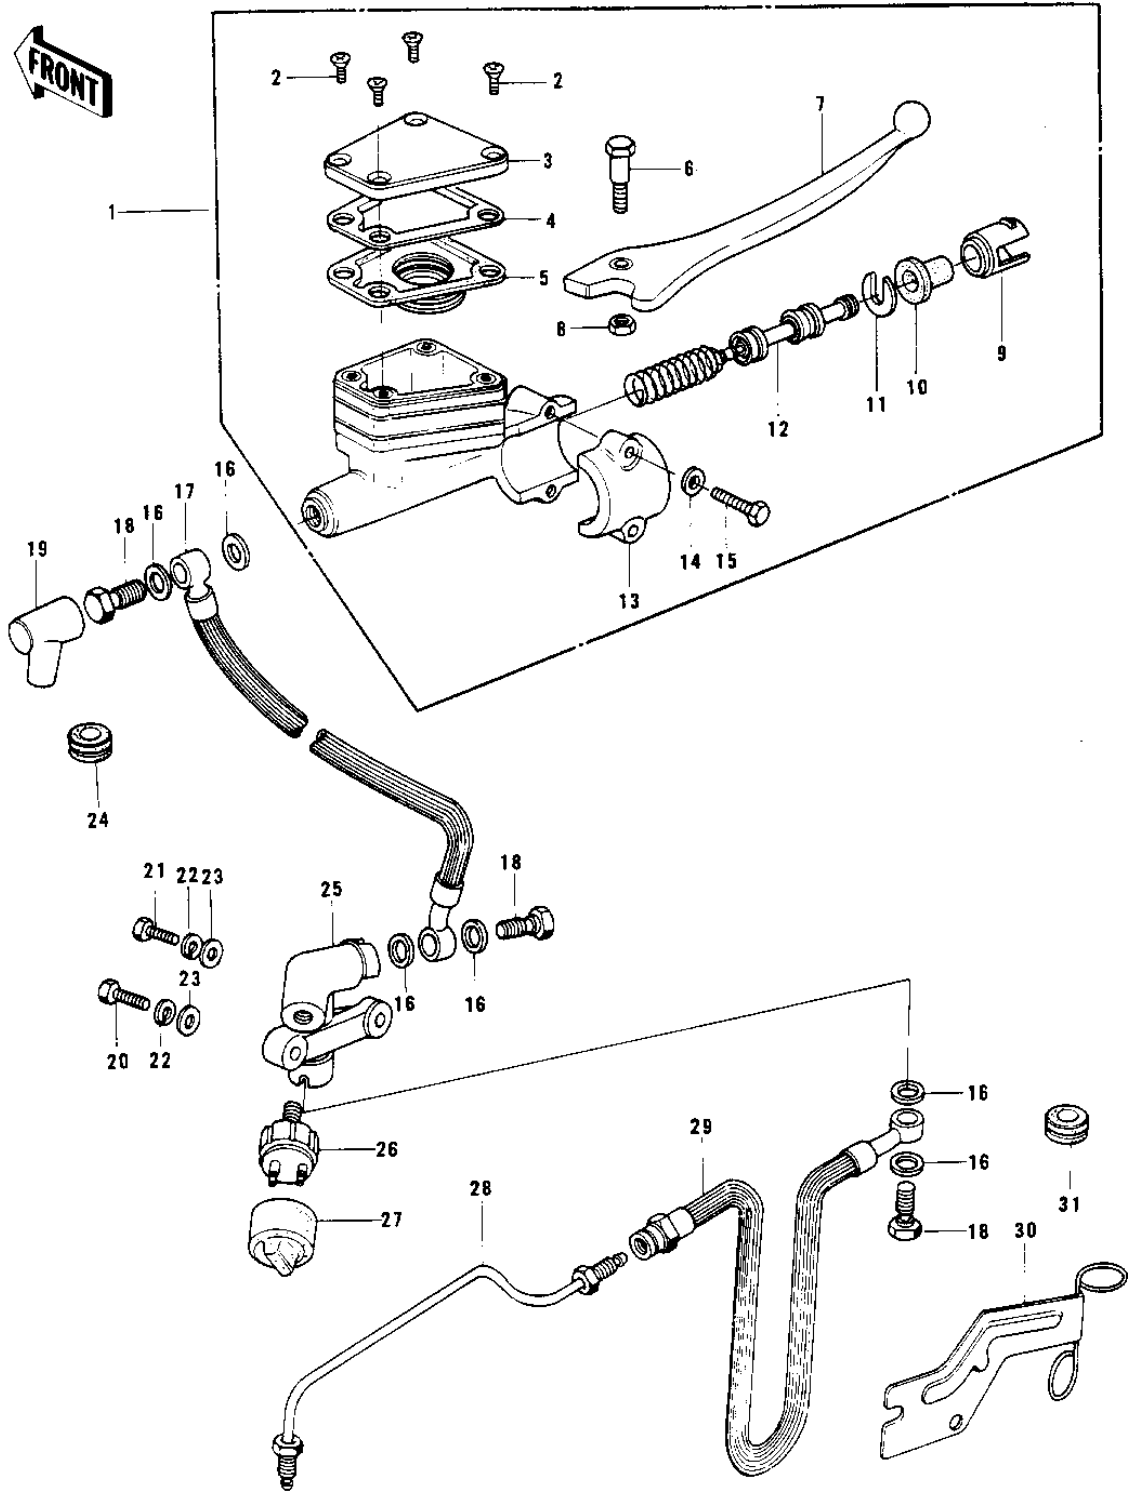

1977 KH400-A4 PARTS DIAGRAM

FRONT MASTER CYLINDER (KH400-A5)

1977 KH400-A4 PARTS LIST

FRONT MASTER CYLINDER (KH400-A5)

ITEM NAME	PART NUMBER	QUANTITY
CYLINDER ASSY,MASTER (Ref # 1)	43015-1007	1
SCREW,COUNTERSUNK HED (Ref # 2)	92001-1055	1
CAP,OIL CUP (Ref # 3)	43026-1003	1
PLATE,DIAPHRAGM (Ref # 4)	43027-1002	1
DIAPHRAGM (Ref # 5)	43028-1002	1
BOLT,CLUTCH LEV FITT (Ref # 6)	92001-1056	1
LEVER,FRONT BRAKE (Ref # 7)	46092-1002	1
NUT 6MM (Ref # 8)	312B0600	1
LINER,PISTON (Ref # 9)	14008-1007	1
DUST COVER (Ref # 10)	49016-1010	1
STOPER,PISTON (Ref # 11)	43022-1001	1
PISTON-COMP-BRAKE (Ref # 12)	43020-1026	1
HOLDER,MASTER CYLINDR (Ref # 13)	43034-1001	1
WASHER PLAIN 6MM (Ref # 14)	411B0600	2
BOLT HEX HEAD 6X25 (Ref # 15)	110N0625	1
WASHER-OIL BOLT (Ref # 16)	43067-001	1
HOSE-FRONT BRAKE (Ref # 17)	43059-006	1
BOLT,OIL,L=23 (Ref # 18)	92002-1888	1
BOOT,DUST (Ref # 19)	49006-1041	1
BOLT-HEX HEAD,6X32 (Ref # 20)	110N0632	1
BOLT, HEX HEAD 6X22 (Ref # 21)	110N0622	1
WASHER SPRING 6MM (Ref # 22)	461F0600	1
DAMPER RUBBER (Ref # 24)	43064-005	1
JOINT,THREE WAY (Ref # 25)	43061-002	1
SWITCH-FRONT BRAKE (Ref # 26)	43065-001	1
RUBBER CAP,FRNT BRKE (Ref # 27)	92073-027	1
PIPE,BRIDGE (Ref # 28)	43060-016	1
HOSE-FRONT BRAKE (Ref # 29)	43059-008	1
BKT,BRAKE HOSE (Ref # 30)	43063-006	1

1977 KH400-A4 PARTS LIST

FRONT MASTER CYLINDER (KH400-A5)

ITEM NAME	PART NUMBER	QUANTITY
GROMMET-HOSE BRACKET (Ref # 31)	43064-001	1