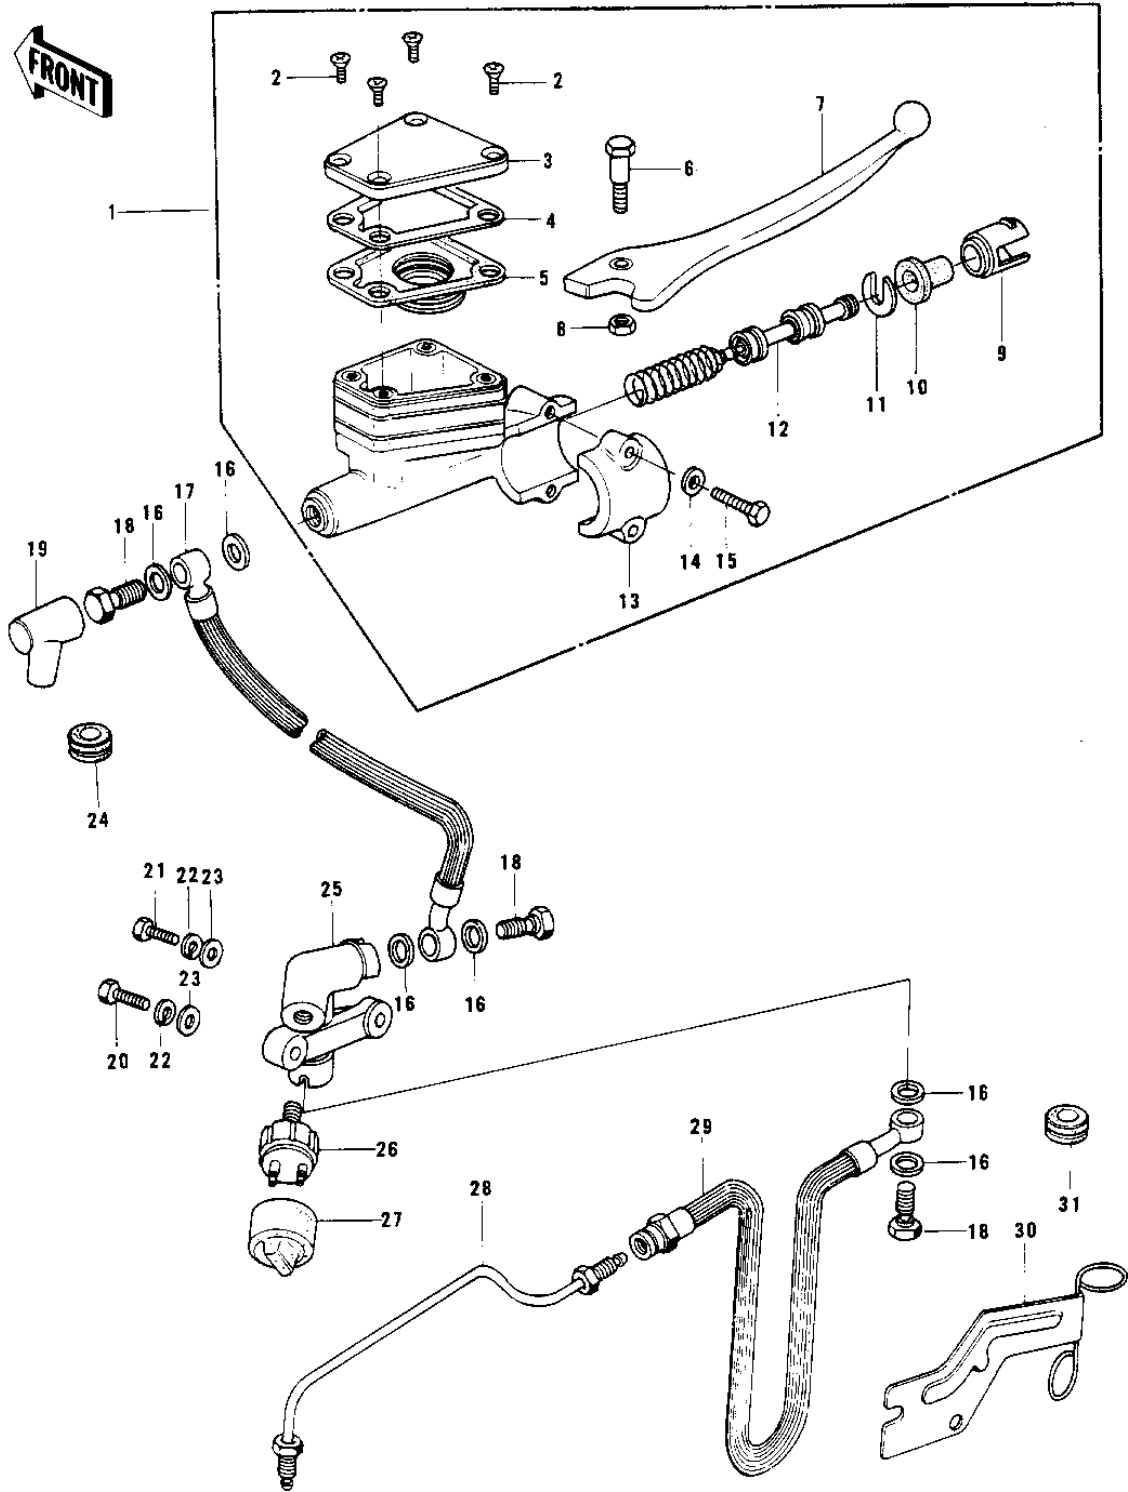

## 1976 KH400-A3 PARTS DIAGRAM

FRONT MASTER CYLINDER (KH400-A5)

## 1976 KH400-A3 PARTS LIST

### FRONT MASTER CYLINDER (KH400-A5)

ITEM NAME	PART NUMBER	QUANTITY
CYLINDER ASSY,MASTER (Ref # 1)	43015-1007	1
SCREW,COUNTERSUNK HED (Ref # 2)	92001-1055	1
CAP,OIL CUP (Ref # 3)	43026-1003	1
PLATE,DIAPHRAGM (Ref # 4)	43027-1002	1
DIAPHRAGM (Ref # 5)	43028-1002	1
BOLT,CLUTCH LEV FITT (Ref # 6)	92001-1056	1
LEVER,FRONT BRAKE (Ref # 7)	46092-1002	1
NUT 6MM (Ref # 8)	312B0600	1
LINER,PISTON (Ref # 9)	14008-1007	1
DUST COVER (Ref # 10)	49016-1010	1
STOPER,PISTON (Ref # 11)	43022-1001	1
PISTON-COMP-BRAKE (Ref # 12)	43020-1026	1
HOLDER,MASTER CYLINDR (Ref # 13)	43034-1001	1
WASHER PLAIN 6MM (Ref # 14)	411B0600	2
BOLT HEX HEAD 6X25 (Ref # 15)	110N0625	1
WASHER-OIL BOLT (Ref # 16)	43067-001	1
HOSE-FRONT BRAKE (Ref # 17)	43059-006	1
BOLT,OIL,L=23 (Ref # 18)	92002-1888	1
BOOT,DUST (Ref # 19)	49006-1041	1
BOLT-HEX HEAD,6X32 (Ref # 20)	110N0632	1
BOLT, HEX HEAD 6X22 (Ref # 21)	110N0622	1
WASHER SPRING 6MM (Ref # 22)	461F0600	1
DAMPER RUBBER (Ref # 24)	43064-005	1
JOINT,THREE WAY (Ref # 25)	43061-002	1
SWITCH-FRONT BRAKE (Ref # 26)	43065-001	1
RUBBER CAP,FRNT BRKE (Ref # 27)	92073-027	1
PIPE,BRIDGE (Ref # 28)	43060-016	1
HOSE-FRONT BRAKE (Ref # 29)	43059-008	1
BKT,BRAKE HOSE (Ref # 30)	43063-006	1

## 1976 KH400-A3 PARTS LIST

FRONT MASTER CYLINDER (KH400-A5)

ITEM NAME	PART NUMBER	QUANTITY
GROMMET-HOSE BRACKET (Ref # 31)	43064-001	1