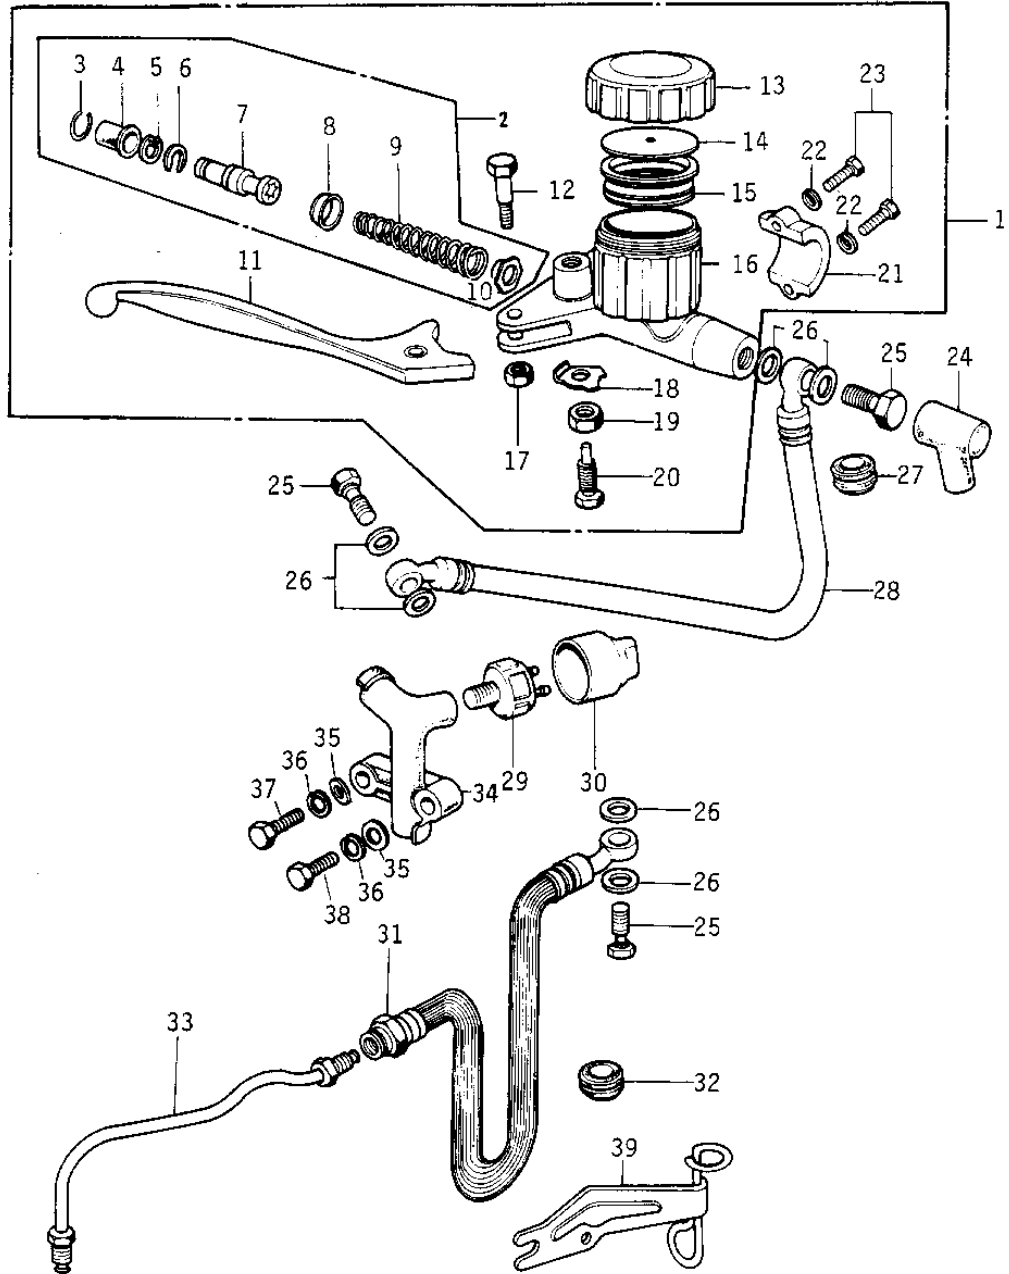

1977 KH400-A4 PARTS DIAGRAM

FRONT MASTER CYLINDER (KH400-A3/A4)

1977 KH400-A4 PARTS LIST

FRONT MASTER CYLINDER (KH400-A3/A4)

ITEM NAME	PART NUMBER	QUANTITY
CYLINDER ASSY,MASTER (Ref # 1)	43015-032	2
REPAIR SET-MASTER CYL (Ref # 2)	43073-001	1
STOPPER-BOOTS (Ref # 3)	43025-001	1
BOOTS (Ref # 4)	43024-001	1
CIRCLIP,18MM (Ref # 5)	481J1800	1
STOPPER-PISTON (Ref # 6)	43022-001	1
PISTON ASSY (Ref # 7)	43072-001	1
CUP-PRIMARY (Ref # 8)	43019-001	1
SPRING ASSY-RETURN (Ref # 9)	43018-001	1
VALVE ASSY-CHECK (Ref # 10)	43017-001	1
LEVER,FRONT BRAKE (Ref # 11)	43029-003	1
BOLT (Ref # 12)	43033-004	1
CAP,OIL CUP (Ref # 13)	43026-003	1
PLATE-MASTER CYLINDER (Ref # 14)	43027-001	1
DIAPHRAGM (Ref # 15)	43028-001	1
BODY, MASTER CYLINDER (Ref # 16)	43016-002	1
NUT,6MM (Ref # 17)	312N0600	1
WASHER-LOCK,8MM (Ref # 18)	43031-001	1
NUT,8MM (Ref # 19)	314N0800	1
BOLT,LEVER ADJUSTING (Ref # 20)	43030-003	1
HOLDER-MASTER CYL (Ref # 21)	43034-001	1
WASHER PLAIN 6MM (Ref # 22)	411B0600	2
BOLT HEX HEAD 6X25 (Ref # 23)	110N0625	1
BOOT,DUST (Ref # 24)	49006-1041	1
BOLT,OIL,L=23 (Ref # 25)	92002-1888	1
WASHER-OIL BOLT (Ref # 26)	43067-001	1
DAMPER RUBBER (Ref # 27)	43064-005	1
HOSE-FRONT BRAKE (Ref # 28)	43059-006	1
SWITCH-FRONT BRAKE (Ref # 29)	43065-001	1

1977 KH400-A4 PARTS LIST

FRONT MASTER CYLINDER (KH400-A3/A4)

ITEM NAME	PART NUMBER	QUANTITY
RUBBER CAP,FRNT BRKE (Ref # 30)	92073-027	1
HOSE-FRONT BRAKE (Ref # 31)	43059-008	1
GROMMET-HOSE BRACKET (Ref # 32)	43064-001	1
PIPE,BRIDGE (Ref # 33)	43060-016	1
JOINT,THREE WAY (Ref # 34)	43061-002	1
WASHER SPRING 6MM (Ref # 36)	461F0600	1
BOLT, HEX HEAD 6X22 (Ref # 37)	110N0622	1
BOLT-HEX HEAD,6X32 (Ref # 38)	110N0632	1
BKT,BRAKE HOSE (Ref # 39)	43063-006	1