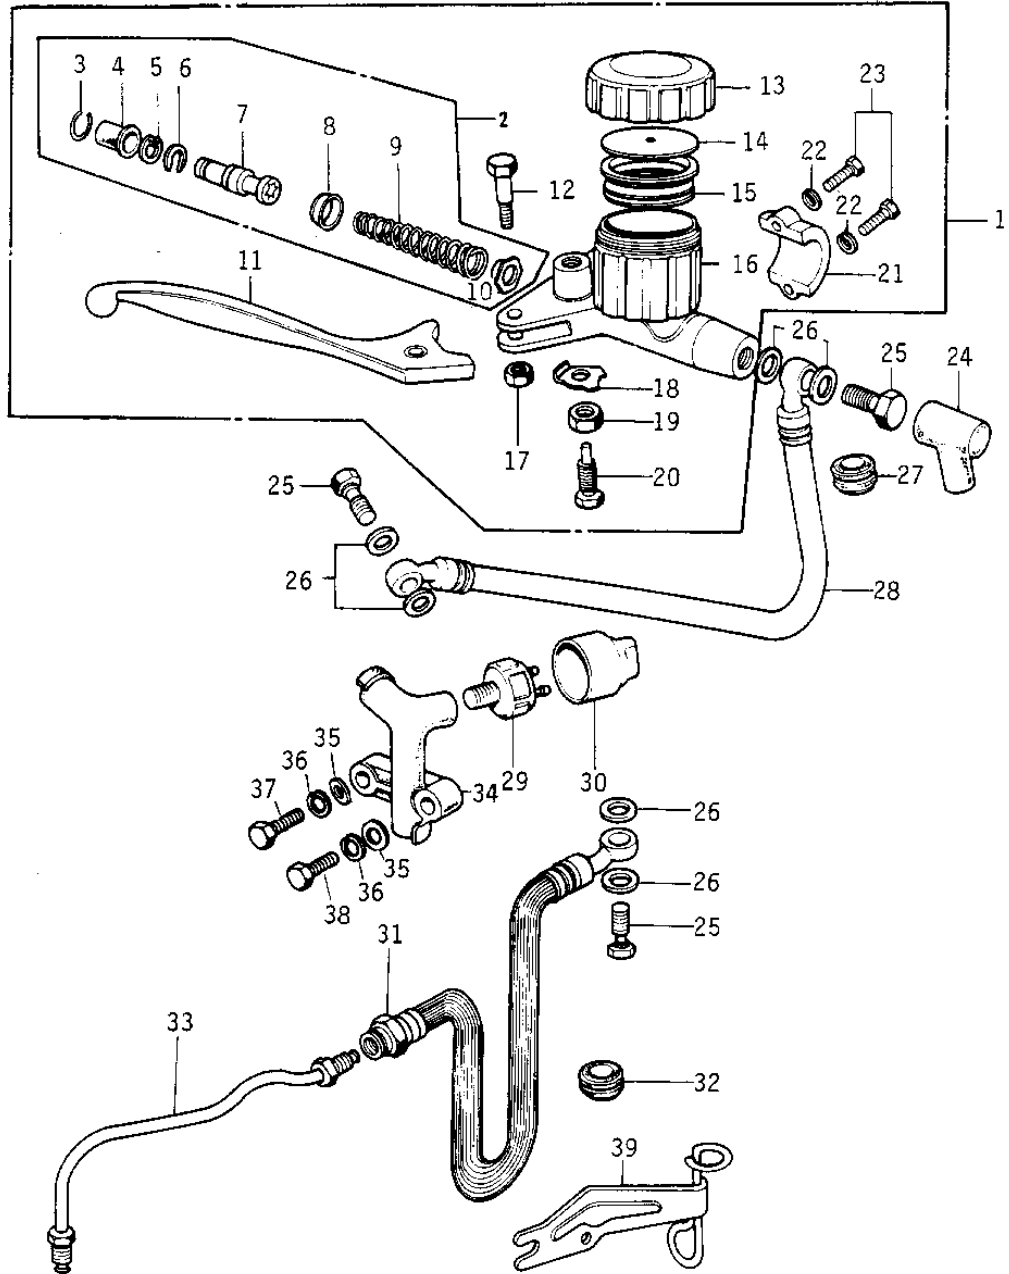

1976 KH400-A3 PARTS DIAGRAM

FRONT MASTER CYLINDER (KH400-A3/A4)

1976 KH400-A3 PARTS LIST

FRONT MASTER CYLINDER (KH400-A3/A4)

ITEM NAME	PART NUMBER	QUANTITY
CYLINDER ASSY,MASTER (Ref # 1)	43015-032	2
REPAIR SET-MASTER CYL (Ref # 2)	43073-001	1
STOPPER-BOOTS (Ref # 3)	43025-001	1
BOOTS (Ref # 4)	43024-001	1
CIRCLIP,18MM (Ref # 5)	481J1800	1
STOPPER-PISTON (Ref # 6)	43022-001	1
PISTON ASSY (Ref # 7)	43072-001	1
CUP-PRIMARY (Ref # 8)	43019-001	1
SPRING ASSY-RETURN (Ref # 9)	43018-001	1
VALVE ASSY-CHECK (Ref # 10)	43017-001	1
LEVER,FRONT BRAKE (Ref # 11)	43029-003	1
BOLT (Ref # 12)	43033-004	1
CAP,OIL CUP (Ref # 13)	43026-003	1
PLATE-MASTER CYLINDER (Ref # 14)	43027-001	1
DIAPHRAGM (Ref # 15)	43028-001	1
BODY, MASTER CYLINDER (Ref # 16)	43016-002	1
NUT,6MM (Ref # 17)	312N0600	1
WASHER-LOCK,8MM (Ref # 18)	43031-001	1
NUT,8MM (Ref # 19)	314N0800	1
BOLT,LEVER ADJUSTING (Ref # 20)	43030-003	1
HOLDER-MASTER CYL (Ref # 21)	43034-001	1
WASHER PLAIN 6MM (Ref # 22)	411B0600	2
BOLT HEX HEAD 6X25 (Ref # 23)	110N0625	1
BOOT,DUST (Ref # 24)	49006-1041	1
BOLT,OIL,L=23 (Ref # 25)	92002-1888	1
WASHER-OIL BOLT (Ref # 26)	43067-001	1
DAMPER RUBBER (Ref # 27)	43064-005	1
HOSE-FRONT BRAKE (Ref # 28)	43059-006	1
SWITCH-FRONT BRAKE (Ref # 29)	43065-001	1

1976 KH400-A3 PARTS LIST

FRONT MASTER CYLINDER (KH400-A3/A4)

ITEM NAME	PART NUMBER	QUANTITY
RUBBER CAP,FRNT BRKE (Ref # 30)	92073-027	1
HOSE-FRONT BRAKE (Ref # 31)	43059-008	1
GROMMET-HOSE BRACKET (Ref # 32)	43064-001	1
PIPE,BRIDGE (Ref # 33)	43060-016	1
JOINT,THREE WAY (Ref # 34)	43061-002	1
WASHER SPRING 6MM (Ref # 36)	461F0600	1
BOLT, HEX HEAD 6X22 (Ref # 37)	110N0622	1
BOLT-HEX HEAD,6X32 (Ref # 38)	110N0632	1
BKT,BRAKE HOSE (Ref # 39)	43063-006	1