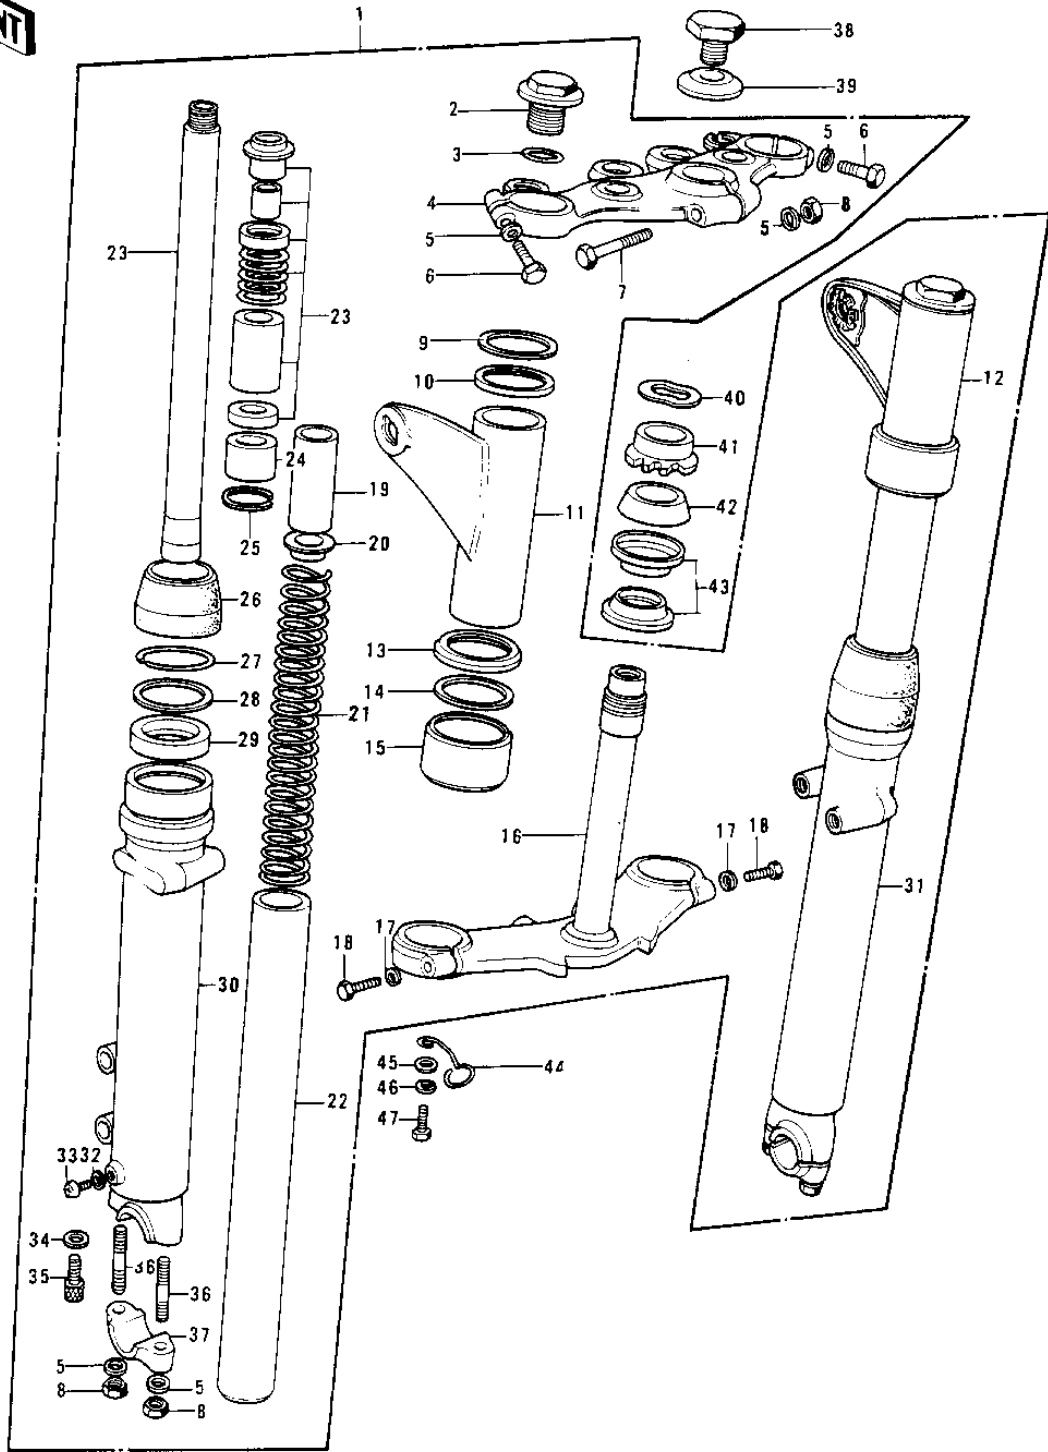

1977 KH400-A4 PARTS DIAGRAM

FRONT FORK

1977 KH400-A4 PARTS LIST

FRONT FORK

ITEM NAME	PART NUMBER	QUANTITY
FORK-FRONT (Ref # 1)	44001-177	1
BOLT-FORK FITTING (Ref # 2)	44041-037	1
"O" RING,FORK TOP (Ref # 3)	92055-1012	2
HEAD-STEERING STEM (Ref # 4)	44039-051	1
WASHER SPRING 8MM (Ref # 5)	461F0800	1
BOLT-STEERING STEM HD (Ref # 6)	44041-044	1
BOLT-STEERING STEM HD (Ref # 7)	44041-042	1
NUT,LOCK,8MM (Ref # 8)	92015-1124	2
GASKET,FORK COVER (Ref # 9)	44045-039	1
WASHER,FORK COVER (Ref # 10)	44043-047	1
COTER,L.H FORK (Ref # 11)	44033-067	1
COVER,R.H FORK (Ref # 12)	44034-067	1
CAP,FORK COVER (Ref # 13)	44032-005	1
GASKET FORK COVER (Ref # 14)	44045-029	1
GUIDE,FORK COVER (Ref # 15)	44064-015	1
STEM,STEERING (Ref # 16)	44037-097	1
WASHER SPRING 10MM (Ref # 17)	461F1000	1
BOLT HEX HEAD 10X32 (Ref # 18)	113B1032	1
BOLT PINCH (Ref # 18)	44041-010	1
SPACER-FORK SP GUIDE (Ref # 19)	44028-026	1
GUIDE-FORK SPRING (Ref # 20)	44029-019	1
SPRING-FORK (Ref # 21)	44026-043	1
TUBE-FORK INNER (Ref # 22)	44013-038	1
CYLINDER-FORK (Ref # 23)	44022-034	1
PISTON,FORK (Ref # 24)	44018-009	1
CIRCLIP,FORK PISTON (Ref # 25)	44044-019	1
DUST SHIELD (Ref # 26)	44010-035	1
CIRCLIP OIL SEAL FIT (Ref # 27)	44044-005	1
WASHER OIL SEAL FIT (Ref # 28)	44043-023	1