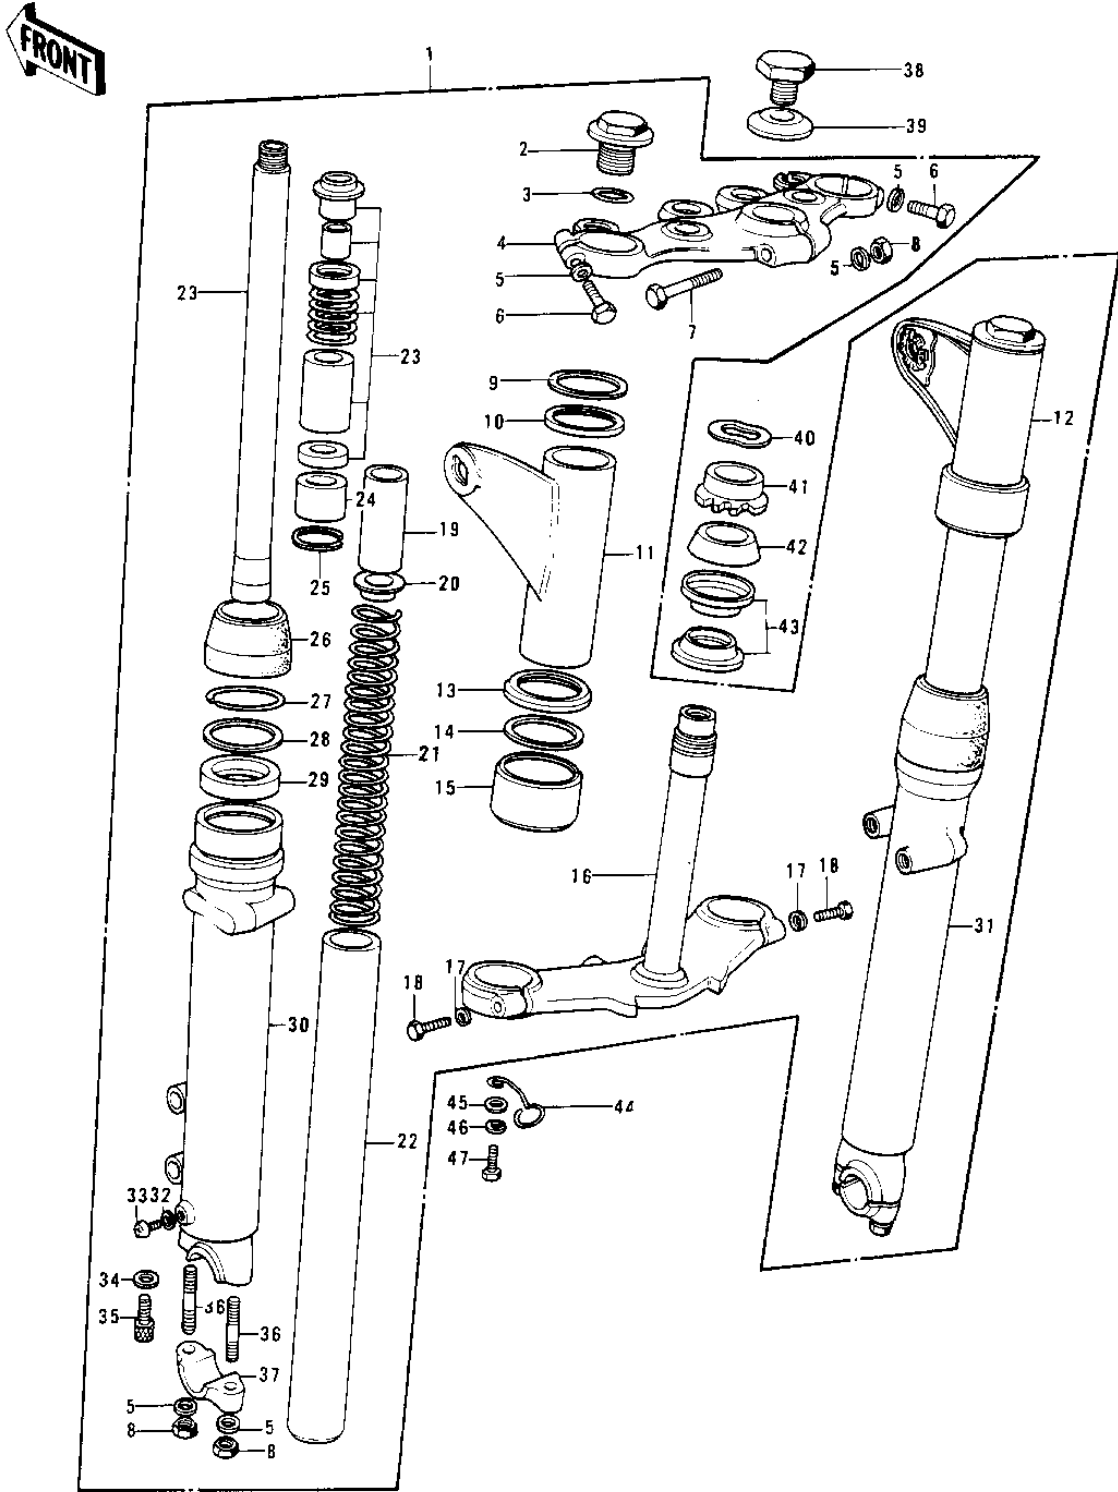

1976 KH400-A3 PARTS DIAGRAM

FRONT FORK

1976 KH400-A3 PARTS LIST

FRONT FORK

ITEM NAME	PART NUMBER	QUANTITY
FORK-FRONT (Ref # 1)	44001-177	1
BOLT-FORK FITTING (Ref # 2)	44041-037	1
"O" RING,FORK TOP (Ref # 3)	92055-1012	2
HEAD-STEERING STEM (Ref # 4)	44039-051	1
WASHER SPRING 8MM (Ref # 5)	461F0800	1
BOLT-STEERING STEM HD (Ref # 6)	44041-044	1
BOLT-STEERING STEM HD (Ref # 7)	44041-042	1
NUT,LOCK,8MM (Ref # 8)	92015-1124	2
GASKET,FORK COVER (Ref # 9)	44045-039	1
WASHER,FORK COVER (Ref # 10)	44043-047	1
COTER,L.H FORK (Ref # 11)	44033-067	1
COVER,R.H FORK (Ref # 12)	44034-067	1
CAP,FORK COVER (Ref # 13)	44032-005	1
GASKET FORK COVER (Ref # 14)	44045-029	1
GUIDE,FORK COVER (Ref # 15)	44064-015	1
STEM,STEERING (Ref # 16)	44037-097	1
WASHER SPRING 10MM (Ref # 17)	461F1000	1
BOLT HEX HEAD 10X32 (Ref # 18)	113B1032	1
BOLT PINCH (Ref # 18)	44041-010	1
SPACER-FORK SP GUIDE (Ref # 19)	44028-026	1
GUIDE-FORK SPRING (Ref # 20)	44029-019	1
SPRING-FORK (Ref # 21)	44026-043	1
TUBE-FORK INNER (Ref # 22)	44013-038	1
CYLINDER-FORK (Ref # 23)	44022-034	1
PISTON,FORK (Ref # 24)	44018-009	1
CIRCLIP,FORK PISTON (Ref # 25)	44044-019	1
DUST SHIELD (Ref # 26)	44010-035	1
CIRCLIP OIL SEAL FIT (Ref # 27)	44044-005	1
WASHER OIL SEAL FIT (Ref # 28)	44043-023	1