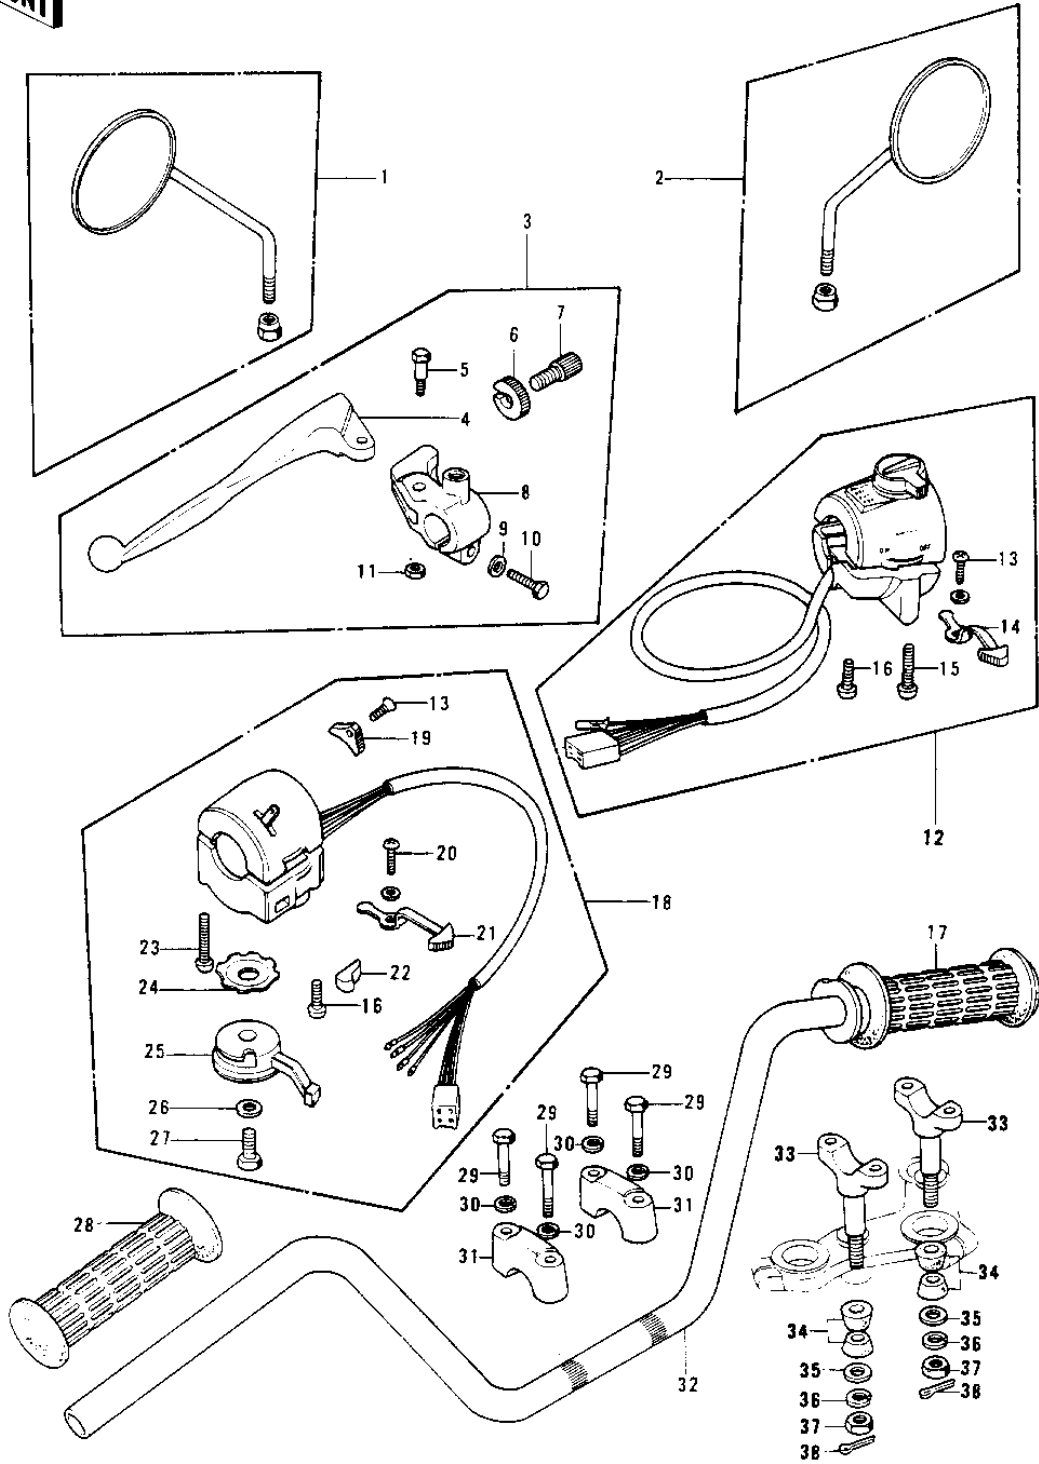

1977 KH400-A4 PARTS DIAGRAM

HANDLEBAR

1977 KH400-A4 PARTS LIST

HANDLEBAR

ITEM NAME	PART NUMBER	QUANTITY
REAR VIEW MIRROR,L.H (Ref # 1)	56003-019	2
REAR VIEW MIRROR,R.H (Ref # 2)	56002-029	2
LEVER ASSY,CLUTCH (Ref # 3)	46076-049	1
LEVER,CLUTCH (Ref # 4)	46092-023	1
BOLT,HEX HEAD (Ref # 5)	92007-047	1
NUT-LOCK (Ref # 6)	46056-005	1
SCREW CABLE ADJUST (Ref # 7)	46055-003	1
HOLDER,CLUTCH LEVER (Ref # 8)	46094-017	1
WASHER PLAIN 6MM (Ref # 9)	411B0600	1
BOLT 6X22 (Ref # 10)	112B0622	1
NUT (Ref # 11)	92019-008	1
NUT,LOCK 6MM (Ref # 11)	92017-014	1
CASE ASSY,R.H (Ref # 12)	46132-027	1
CASE ASSY,R.H (Ref # 12)	46132-028	1
SCREW PAN HEAD 3X5 (Ref # 13)	220B0305A	1
KNOB,LIGHING SWITCH (Ref # 14)	46043-006	1
SCREW-PAN-CROS (Ref # 15)	220B0535	1
SCREW PAN HEAD 5X22 (Ref # 16)	220B0522	1
GRIP ASSY,THROTTLE (Ref # 17)	46019-041	1
CASE ASSY,L.H (Ref # 18)	46091-047	1
KNOB,LIGHTING SW L.H (Ref # 19)	46044-013	1
SCREW CNTSNK HD 3X8 (Ref # 20)	221B0308A	1
KNOB,LIGHTING SW L.H (Ref # 21)	46043-005	1
BUTTON,HORN PUSH (Ref # 22)	27010-1001	1
SCREW PAN HEAD 5X30 (Ref # 23)	220B0530	1
WASHER LOCK (Ref # 24)	92095-012	1
LEVER,STARTER (Ref # 25)	46096-009	1
WASHER PLAIN 6MM (Ref # 26)	410B0600	1
BOLT-UPSET,6X8 (Ref # 27)	112B0608	1

1977 KH400-A4 PARTS LIST

HANDLEBAR

ITEM NAME	PART NUMBER	QUANTITY
RUBBER,L.H GRIP (Ref # 28)	46075-028	1
BOLT 8X38 (Ref # 29)	92001-1405	1
WASHER SPRING 8MM (Ref # 30)	461F0800	1
HOLDER-HANDLEBAR (Ref # 31)	46012-008	1
HANDLEBAR (Ref # 32)	46003-030	1
HOLDER-HANDLEBAR LOW (Ref # 33)	46012-010	1
DAMPER RUBBER HANDLE (Ref # 34)	92075-039	1
CAP HANDLEBAR HOLDER (Ref # 35)	46016-003	1
WASHER SPRING 10MM (Ref # 36)	461F1000	1
NUT,10MM (Ref # 37)	314B1000	1
PIN,SNAP (Ref # 38)	554A0800	1