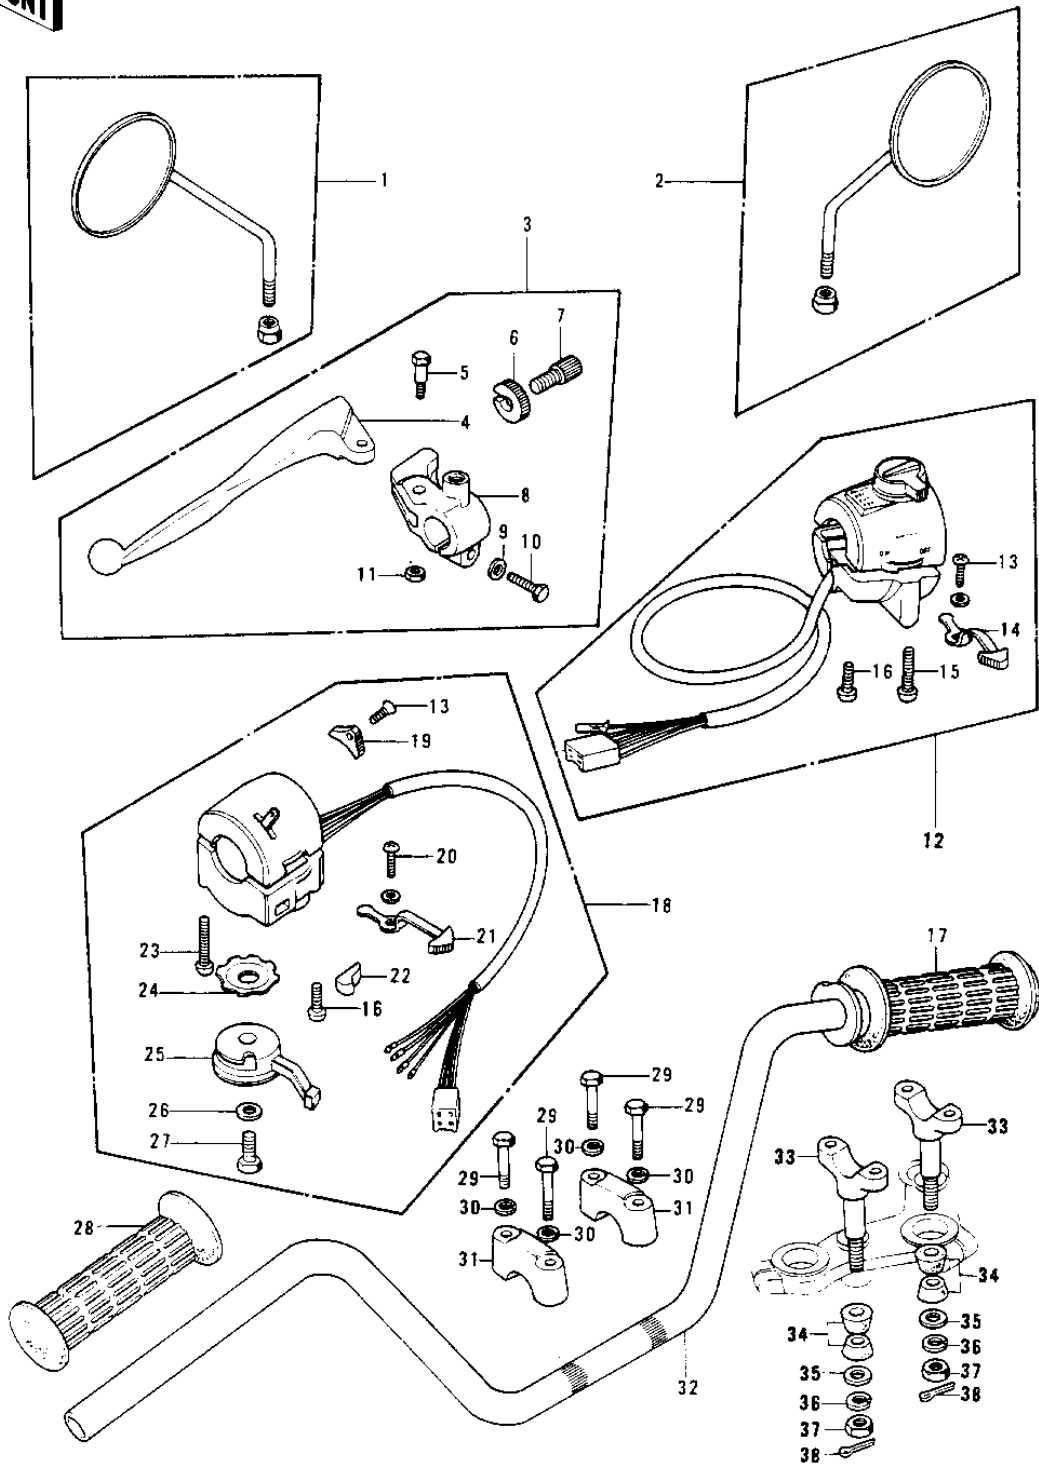

1976 KH400-A3 PARTS DIAGRAM

HANDLEBAR

1976 KH400-A3 PARTS LIST

HANDLEBAR

ITEM NAME	PART NUMBER	QUANTITY
REAR VIEW MIRROR,L.H (Ref # 1)	56003-019	2
REAR VIEW MIRROR,R.H (Ref # 2)	56002-029	2
LEVER ASSY,CLUTCH (Ref # 3)	46076-049	1
LEVER,CLUTCH (Ref # 4)	46092-023	1
BOLT,HEX HEAD (Ref # 5)	92007-047	1
NUT-LOCK (Ref # 6)	46056-005	1
SCREW CABLE ADJUST (Ref # 7)	46055-003	1
HOLDER,CLUTCH LEVER (Ref # 8)	46094-017	1
WASHER PLAIN 6MM (Ref # 9)	411B0600	1
BOLT 6X22 (Ref # 10)	112B0622	1
NUT (Ref # 11)	92019-008	1
NUT,LOCK 6MM (Ref # 11)	92017-014	1
CASE ASSY,R.H (Ref # 12)	46132-027	1
CASE ASSY,R.H (Ref # 12)	46132-028	1
SCREW PAN HEAD 3X5 (Ref # 13)	220B0305A	1
KNOB,LIGHING SWITCH (Ref # 14)	46043-006	1
SCREW-PAN-CROS (Ref # 15)	220B0535	1
SCREW PAN HEAD 5X22 (Ref # 16)	220B0522	1
GRIP ASSY,THROTTLE (Ref # 17)	46019-041	1
CASE ASSY,L.H (Ref # 18)	46091-047	1
KNOB,LIGHTING SW L.H (Ref # 19)	46044-013	1
SCREW CNTSNK HD 3X8 (Ref # 20)	221B0308A	1
KNOB,LIGHTING SW L.H (Ref # 21)	46043-005	1
BUTTON,HORN PUSH (Ref # 22)	27010-1001	1
SCREW PAN HEAD 5X30 (Ref # 23)	220B0530	1
WASHER LOCK (Ref # 24)	92095-012	1
LEVER,STARTER (Ref # 25)	46096-009	1
WASHER PLAIN 6MM (Ref # 26)	410B0600	1
BOLT-UPSET,6X8 (Ref # 27)	112B0608	1

1976 KH400-A3 PARTS LIST

HANDLEBAR

ITEM NAME	PART NUMBER	QUANTITY
RUBBER,L.H GRIP (Ref # 28)	46075-028	1
BOLT 8X38 (Ref # 29)	92001-1405	1
WASHER SPRING 8MM (Ref # 30)	461F0800	1
HOLDER-HANDLEBAR (Ref # 31)	46012-008	1
HANDLEBAR (Ref # 32)	46003-030	1
HOLDER-HANDLEBAR LOW (Ref # 33)	46012-010	1
DAMPER RUBBER HANDLE (Ref # 34)	92075-039	1
CAP HANDLEBAR HOLDER (Ref # 35)	46016-003	1
WASHER SPRING 10MM (Ref # 36)	461F1000	1
NUT,10MM (Ref # 37)	314B1000	1
PIN,SNAP (Ref # 38)	554A0800	1