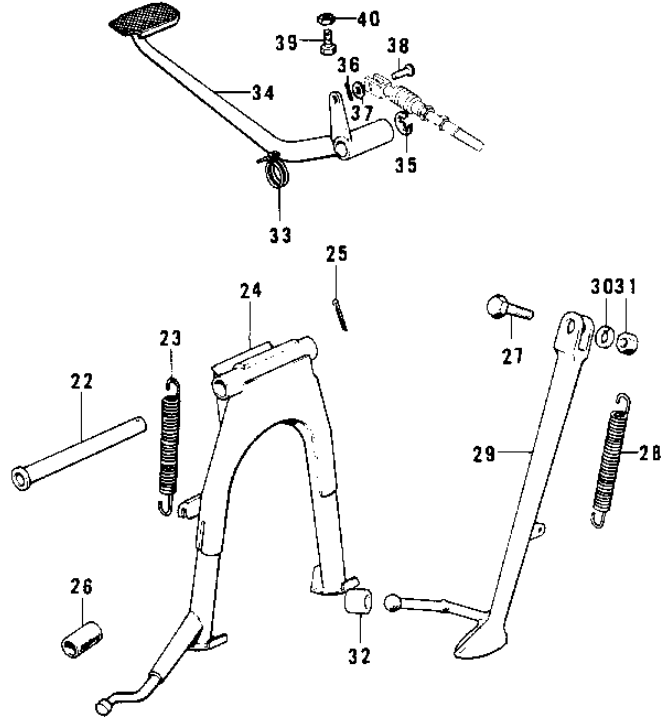

1976 KH400-A3 PARTS DIAGRAM

FOOTRESTS/STANDS/BRAKE PEDAL

1976 KH400-A3 PARTS LIST

FOOTRESTS/STANDS/BRAKE PEDAL

ITEM NAME	PART NUMBER	QUANTITY
BAR-FOOTREST,L.H (Ref # 1)	34028-011	1
WASHER PL 22.5X36X2.3 (Ref # 2)	92022-204	1
PIN-FOOTREST BAR FIT (Ref # 3)	92043-080	1
PIN,COTTER,2.5X15 (Ref # 4)	550D2515	1
HOLDER-FOTREST BAR LH (Ref # 5)	34003-040	1
BOLT-L.H FOOTREST FIT (Ref # 6)	92003-076	1
NUT-HEX-FINE,12MM (Ref # 7)	315B1200	1
HOLDER-FOTREST BAR RH (Ref # 8)	34003-041	1
WASHER SPRING 12MM (Ref # 9)	461F1200	1
BOLT,R.H.FOOTREST FIT (Ref # 10)	92001-1068	1
BAR-FOOTREST,R.H (Ref # 11)	34028-012	1
BAR-RR FOOTREST (OPT) (Ref # 12)	34028-009	1
RUBBER,REAR FOOTREST (Ref # 13)	92076-024	1
WASHER-PLAIN (OPT) (Ref # 14)	92022-199	1
PIN (Ref # 15)	92043-1464	1
PIN,COTTER,2.0X12 (Ref # 16)	550D2012	1
BRACKET,REAR FOOTREST (Ref # 17)	34029-011	1
BUSHING,MUFFLER FITT (Ref # 18)	92092-010	1
WASHER-HANDLEBAR FIT (Ref # 19)	92022-196	1
WASHER,PLAIN,10MM (Ref # 20)	411B1000	1
NUT,LOCK,10MM (Ref # 21)	92019-021	1
SHAFT MAIN STAND (Ref # 22)	34019-011	1
SPRING-MAIN STAND (Ref # 23)	34023-010	1
STAND-MAIN (Ref # 24)	34011-035	1
PIN COTTER 3.0X25 (Ref # 25)	550D3025	1
DAMPER RUBB-MAIN STND (Ref # 26)	92075-115	1
BOLT-SIDE STAND (Ref # 27)	92003-079	1
SPRING MAIN STAND (Ref # 28)	34023-005	1
STAND-SIDE (Ref # 29)	34024-051	1

1976 KH400-A3 PARTS LIST

FOOTRESTS/STANDS/BRAKE PEDAL

ITEM NAME	PART NUMBER	QUANTITY
WASHER SPRING 10MM (Ref # 30)	461F1000	1
NUT,10MM (Ref # 31)	314B1000	1
DAMPER RUBB SIDE STND (Ref # 32)	92075-031	1
SPRING,BRAKE PEDAL (Ref # 33)	43005-033	1
PEDAL,BRAKE (Ref # 34)	43001-060	1
CIRCLIP 12MM (Ref # 35)	482K0200	1
PIN COTTER 2.0X15 (Ref # 36)	550D2015	1
WASHER PLAIN 6MM (Ref # 37)	410B0600	1
PIN R BRK CABLE JOINT (Ref # 38)	92043-034	1
BOLT 6X22 (Ref # 39)	112B0622	1
NUT 6MM (Ref # 40)	311B0600	1
NUT,10MM (Ref # 41)	92015-1429	1