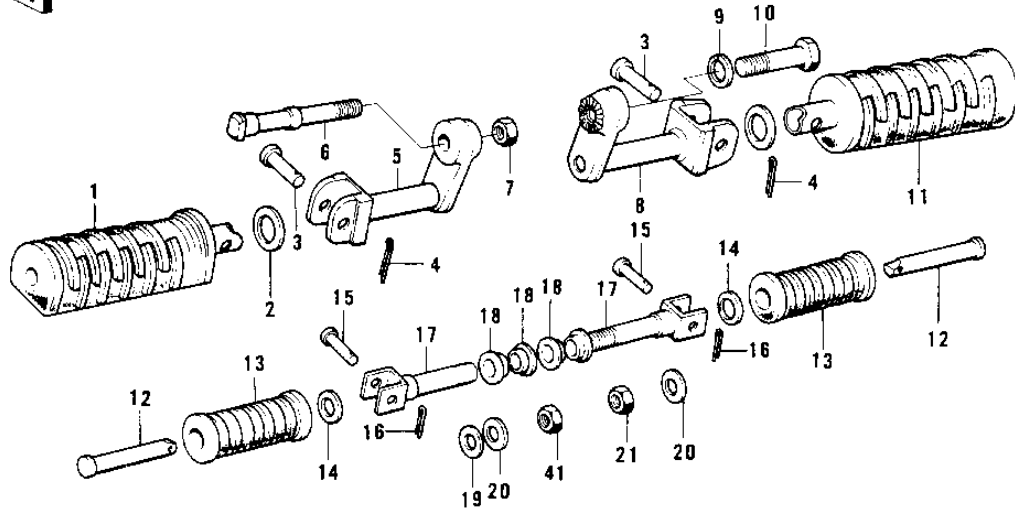

1976 KH400-A3 PARTS DIAGRAM

FOOTRESTS/STANDS/BRAKE PEDAL

1976 KH400-A3 PARTS LIST

FOOTRESTS/STANDS/BRAKE PEDAL

ITEM NAME	PART NUMBER	QUANTITY
BAR-FOOTREST,L.H (Ref # 1)	34028-011	1
WASHER PL 22.5X36X2.3 (Ref # 2)	92022-204	1
PIN-FOOTREST BAR FIT (Ref # 3)	92043-080	1
PIN,COTTER,2.5X15 (Ref # 4)	550D2515	1
HOLDER-FOTREST BAR LH (Ref # 5)	34003-040	1
BOLT-L.H FOOTREST FIT (Ref # 6)	92003-076	1
NUT-HEX-FINE,12MM (Ref # 7)	315B1200	1
HOLDER-FOTREST BAR RH (Ref # 8)	34003-041	1
WASHER SPRING 12MM (Ref # 9)	461F1200	1
BOLT,R.H.FOOTREST FIT (Ref # 10)	92001-1068	1
BAR-FOOTREST,R.H (Ref # 11)	34028-012	1
BAR-RR FOOTREST (OPT) (Ref # 12)	34028-009	1
RUBBER,REAR FOOTREST (Ref # 13)	92076-024	1
WASHER-PLAIN (OPT) (Ref # 14)	92022-199	1
PIN (Ref # 15)	92043-1464	1
PIN,COTTER,2.0X12 (Ref # 16)	550D2012	1
BRACKET,REAR FOOTREST (Ref # 17)	34029-011	1
BUSHING,MUFFLER FITT (Ref # 18)	92092-010	1
WASHER-HANDLEBAR FIT (Ref # 19)	92022-196	1
WASHER,PLAIN,10MM (Ref # 20)	411B1000	1
NUT,LOCK,10MM (Ref # 21)	92019-021	1
SHAFT MAIN STAND (Ref # 22)	34019-011	1
SPRING-MAIN STAND (Ref # 23)	34023-010	1
STAND-MAIN (Ref # 24)	34011-035	1
PIN COTTER 3.0X25 (Ref # 25)	550D3025	1
DAMPER RUBB-MAIN STND (Ref # 26)	92075-115	1
BOLT-SIDE STAND (Ref # 27)	92003-079	1
SPRING MAIN STAND (Ref # 28)	34023-005	1
STAND-SIDE (Ref # 29)	34024-051	1

1976 KH400-A3 PARTS LIST

FOOTRESTS/STANDS/BRAKE PEDAL

ITEM NAME	PART NUMBER	QUANTITY
WASHER SPRING 10MM (Ref # 30)	461F1000	1
NUT,10MM (Ref # 31)	314B1000	1
DAMPER RUBB SIDE STND (Ref # 32)	92075-031	1
SPRING,BRAKE PEDAL (Ref # 33)	43005-033	1
PEDAL,BRAKE (Ref # 34)	43001-060	1
CIRCLIP 12MM (Ref # 35)	482K0200	1
PIN COTTER 2.0X15 (Ref # 36)	550D2015	1
WASHER PLAIN 6MM (Ref # 37)	410B0600	1
PIN R BRK CABLE JOINT (Ref # 38)	92043-034	1
BOLT 6X22 (Ref # 39)	112B0622	1
NUT 6MM (Ref # 40)	311B0600	1
NUT,10MM (Ref # 41)	92015-1429	1