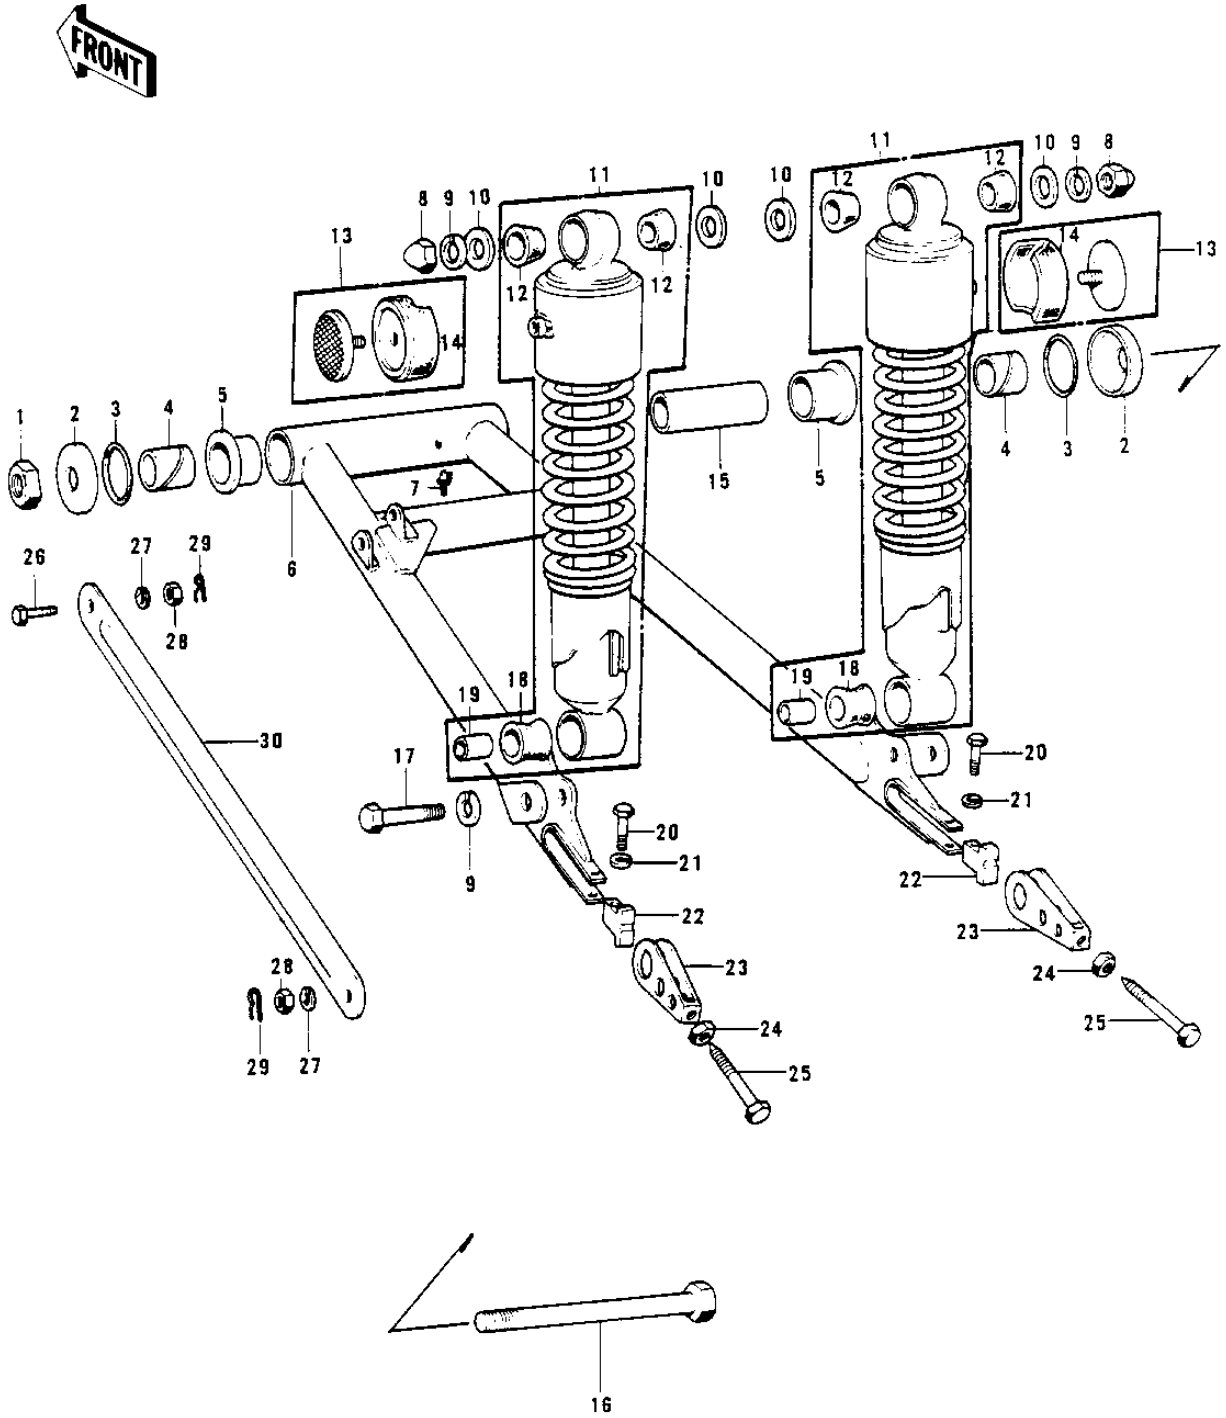

1977 KH400-A4 PARTS DIAGRAM

SWING ARM/SHOCK ABSORBERS

1977 KH400-A4 PARTS LIST

SWING ARM/SHOCK ABSORBERS

ITEM NAME	PART NUMBER	QUANTITY
NUT-LOCK,14MM (Ref # 1)	92019-011	1
CAP,SWING ARM (Ref # 2)	33035-007	1
"O" RING,30MM (Ref # 3)	671B2530	1
SLEEVE-SWING ARM,SHRT (Ref # 4)	33034-013	1
BUSHING-SWING ARM (Ref # 5)	33033-009	1
ARM-COMP-SWING (Ref # 6)	33001-1089	2
GREASE NIPPLE (Ref # 7)	92005-002	1
NUT SHOCK ABSORBER (Ref # 8)	92020-003	1
WASHER SPRING 10MM (Ref # 9)	461F1000	2
WASHER,PLAIN,10MM (Ref # 10)	92022-246	1
SHOCK ABSBR RR (Ref # 11)	45014-110	1
BUSH SHCK ABS RUBBER (Ref # 12)	45017-001	1
REFLECTOR,REFLEX,REAR (Ref # 13)	28001-030	1
DAMPER RUBBER,REFLEX (Ref # 14)	28016-003	1
SLEEVE-SWING ARM,LONG (Ref # 15)	33034-012	1
SHAFT-SWING ARM PIVOT (Ref # 16)	33032-037	1
BOLT HEX HEAD 10X35 (Ref # 17)	113N1035	1
BUSHING,SHCK ABS RUB (Ref # 18)	45017-018	1
BUSH SHCK ABS PVT SFT (Ref # 19)	45016-003	1
BOLT,FLANGED,8X35 (Ref # 20)	92001-1577	2
WASHER SPRING 8MM (Ref # 21)	461F0800	1
STOPPER,CHAIN ADJUST (Ref # 22)	33044-002	1
ADJUSTER,CHAIN (Ref # 23)	33040-056	1
NUT 8MM (Ref # 24)	312B0800	1
BOLT,8X50 (Ref # 25)	92001-1399	2
BOLT (Ref # 26)	92003-096	1
NUT,10MM (Ref # 28)	314B1000	2
PIN,SNAP (Ref # 29)	554A0800	1
TORQUE LINK-RR BRAKE (Ref # 30)	43007-031	1