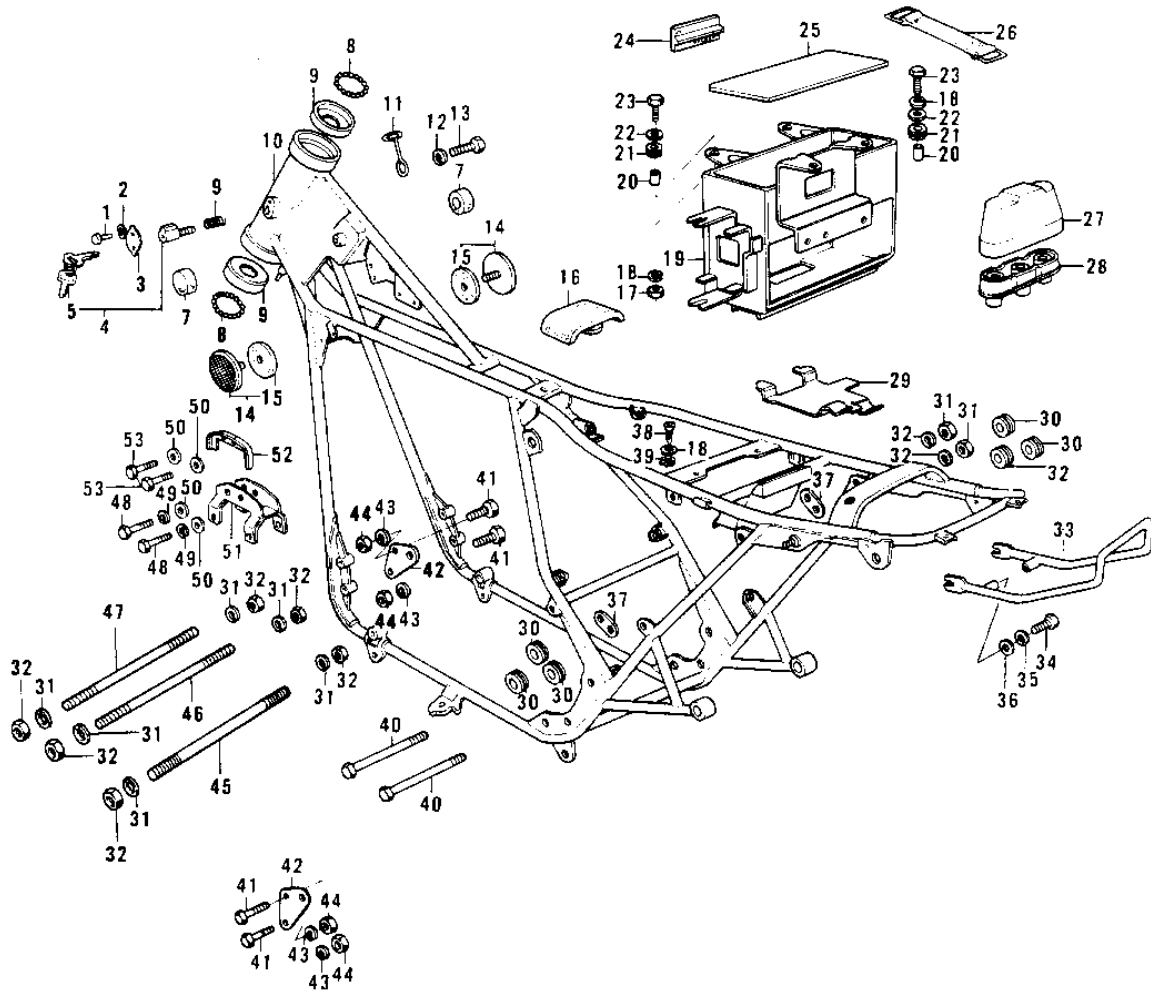

1977 KH400-A4 PARTS DIAGRAM

FRAME/FRAME FITTINGS

1977 KH400-A4 PARTS LIST

FRAME/FRAME FITTINGS

ITEM NAME	PART NUMBER	QUANTITY
SCREW-TAPPING (Ref # 1)	92008-007	1
WASHER (Ref # 2)	92097-003	1
CAP,STEERING LOCK (Ref # 3)	11012-1134	1
LOCK ASSY,STEERING (Ref # 4)	27016-038	1
KEY SET,#901 (Ref # 5)	27008-055-01	1
KEY SET,#910 (Ref # 5)	27008-055-10	1
SPRING-STEERING LOCK (Ref # 6)	27032-001	1
DAMPER RUBBER-FL TANK (Ref # 7)	92075-101	1
BALL STEEL 1/4' (Ref # 8)	600A0800	1
RACE STRNG STEM BERNG (Ref # 9)	92048-006	1
FRAME (Ref # 10)	32002-133	1
CLAMP (Ref # 11)	92037-108	1
WASHER SPRING 6MM (Ref # 12)	461F0600	3
BOLT-UPSET,6X12 (Ref # 13)	112G0612	1
REFLECTOR,REFLEX (Ref # 14)	28001-026	1
DAMPER RUBBER,REFLECT (Ref # 15)	92094-011	1
DAMPER RUBBER,FL TANK (Ref # 16)	92075-214	1
NUT 6MM (Ref # 17)	311B0600	1
CASE,BATTERY (Ref # 19)	32097-037	1
COLLAR,6.8X10X8.5 (Ref # 20)	92027-129	1
DAMPER RUBBER (Ref # 21)	92075-076	1
WASHER 6.5X20X1.6T (Ref # 22)	92022-125	1
BOLT 6X22 (Ref # 23)	112B0622	1
SEAT RECTIFIER RUBBER (Ref # 24)	32103-003	1
MAT BATTERY (Ref # 25)	32103-006	1
BAND,OIL TANK (Ref # 26)	92072-045	2
COVER-SPARK PLUG (Ref # 27)	32132-003	1
HOLDER-SPARK PLUG COV (Ref # 28)	32132-002	1
BRACKET,FUSE CASE (Ref # 29)	32116-004	1