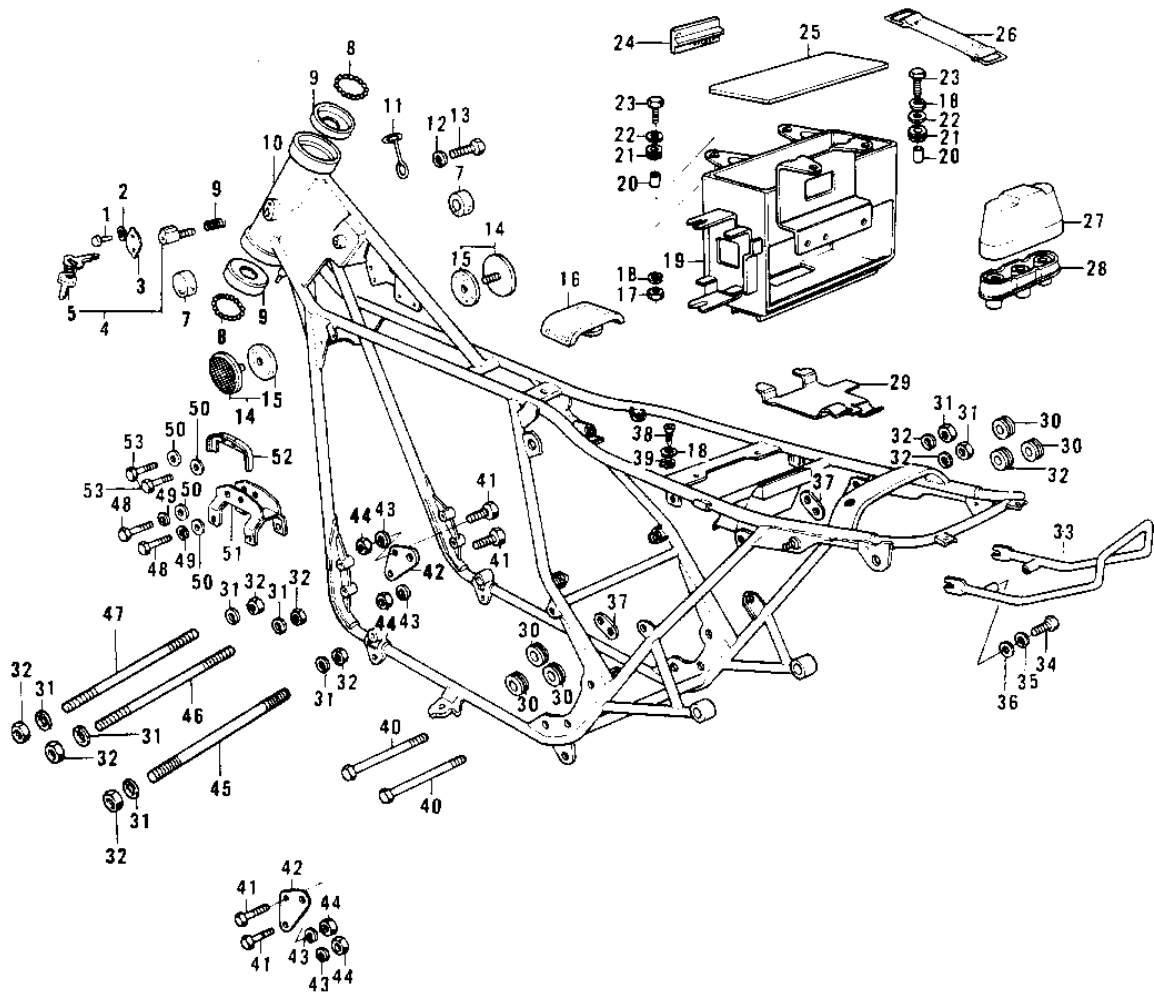

## 1976 KH400-A3 PARTS DIAGRAM

## 1976 KH400-A3 PARTS LIST

### FRAME/FRAME FITTINGS

ITEM NAME	PART NUMBER	QUANTITY
SCREW-TAPPING (Ref # 1)	92008-007	1
WASHER (Ref # 2)	92097-003	1
CAP,STEERING LOCK (Ref # 3)	11012-1134	1
LOCK ASSY,STEERING (Ref # 4)	27016-038	1
KEY SET,#901 (Ref # 5)	27008-055-01	1
KEY SET,#910 (Ref # 5)	27008-055-10	1
SPRING-STEERING LOCK (Ref # 6)	27032-001	1
DAMPER RUBBER-FL TANK (Ref # 7)	92075-101	1
BALL STEEL 1/4' (Ref # 8)	600A0800	1
RACE STRNG STEM BERNG (Ref # 9)	92048-006	1
FRAME (Ref # 10)	32002-133	1
CLAMP (Ref # 11)	92037-108	1
WASHER SPRING 6MM (Ref # 12)	461F0600	3
BOLT-UPSET,6X12 (Ref # 13)	112G0612	1
REFLECTOR,REFLEX (Ref # 14)	28001-026	1
DAMPER RUBBER,REFLECT (Ref # 15)	92094-011	1
DAMPER RUBBER,FL TANK (Ref # 16)	92075-214	1
NUT 6MM (Ref # 17)	311B0600	1
CASE,BATTERY (Ref # 19)	32097-037	1
COLLAR,6.8X10X8.5 (Ref # 20)	92027-129	1
DAMPER RUBBER (Ref # 21)	92075-076	1
WASHER 6.5X20X1.6T (Ref # 22)	92022-125	1
BOLT 6X22 (Ref # 23)	112B0622	1
SEAT RECTIFIER RUBBER (Ref # 24)	32103-003	1
MAT BATTERY (Ref # 25)	32103-006	1
BAND,OIL TANK (Ref # 26)	92072-045	2
COVER-SPARK PLUG (Ref # 27)	32132-003	1
HOLDER-SPARK PLUG COV (Ref # 28)	32132-002	1
BRACKET,FUSE CASE (Ref # 29)	32116-004	1