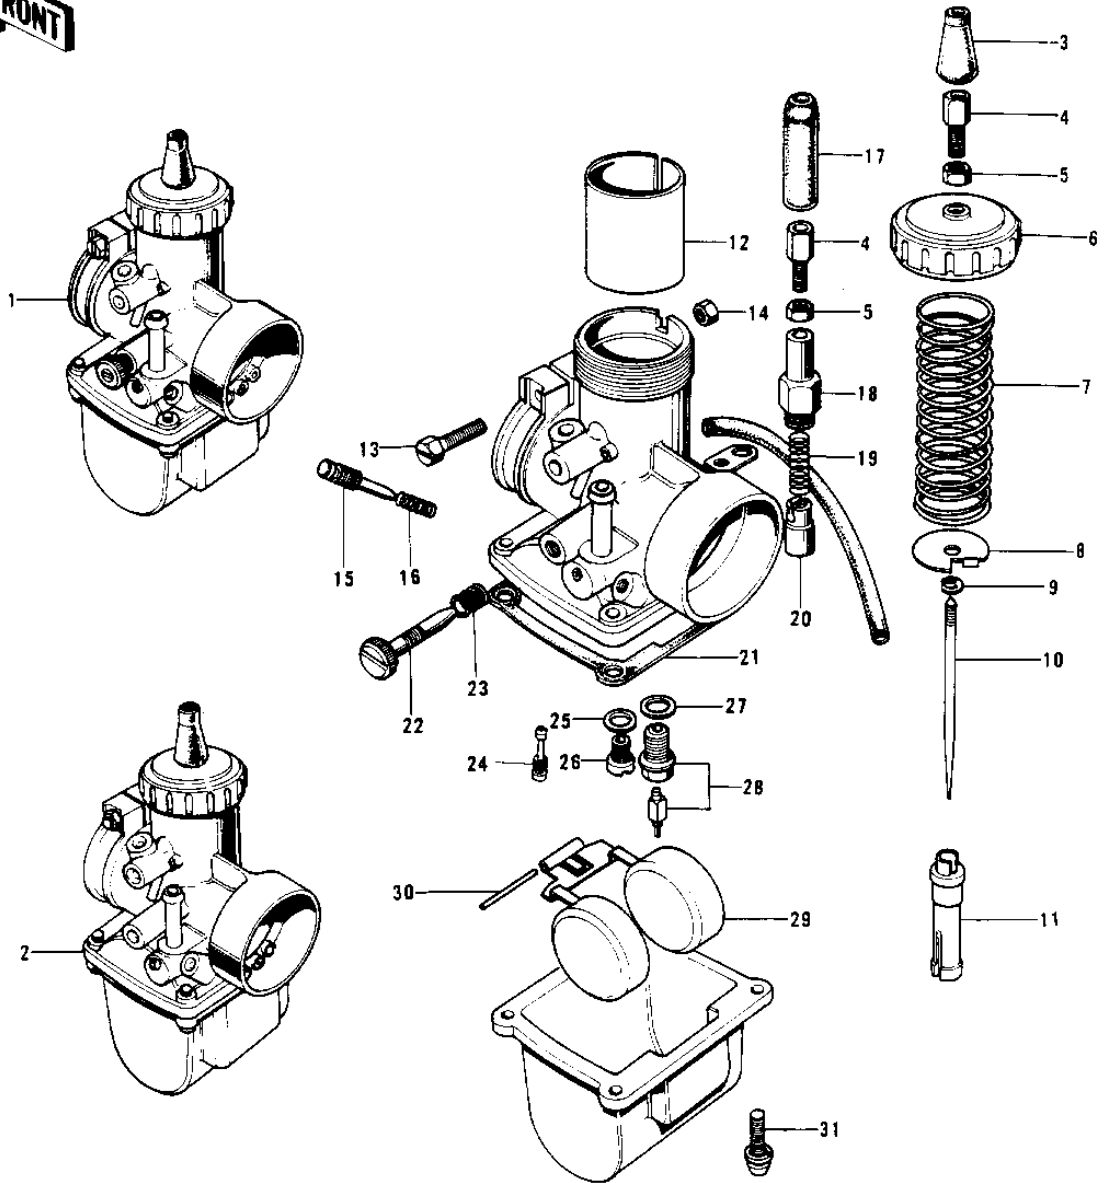

1977 KH400-A4 PARTS DIAGRAM

CARBURETORS

1977 KH400-A4 PARTS LIST

CARBURETORS

ITEM NAME	PART NUMBER	QUANTITY
CARBURETOR ASSY,L.H (Ref # 1)	16001-253	1
CARBURETOR ASSY,CE&RH (Ref # 2)	16001-254	1
CAP,CARBURETOR (Ref # 3)	16036-007	1
CABLE ADJUSTER (Ref # 4)	16002-004	1
NUT CABLE ADJUST LOCK (Ref # 5)	16003-004	1
CAP,MIXING CHAMBER (Ref # 6)	16004-025	1
SPRING,THROTTLE VALV (Ref # 7)	16006-024	1
SPRING SEAT,THRTL VL (Ref # 8)	16007-023	1
CIRCLIP (Ref # 9)	16008-010	1
JET NEEDLE 4EJ4 (Ref # 10)	16009-047	1
NEEDLE JET,0-6 (Ref # 11)	16017-092	1
VALVE,THROTTLE,L.H (Ref # 12)	16025-081	1
VALVE,THROTTLE,RH&CEN (Ref # 12)	16025-082	1
SCREW CLAMP (Ref # 13)	16010-004	1
NUT 6MM (Ref # 14)	311B0600	1
SCREW (Ref # 15)	16014-006	1
SPRING-THR STOP SCREW (Ref # 16)	16022-007	1
CAP CABLE ADJUST RUBB (Ref # 17)	16036-005	1
CAP STARTER PLUNGER (Ref # 18)	16012-008	1
SPRING-PLUNGER (Ref # 19)	16013-003	1
PLUNGER-ENRICHNER (Ref # 20)	16016-002	1
GASKET FLOAT CHAMBER (Ref # 21)	16019-013	1
SCREW-THROTTLE STOP (Ref # 22)	16021-013	1
SPRING THR STOP SCREW (Ref # 23)	16022-005	1
JET-PILOT NO 20 (Ref # 24)	92064-021	1
WASHER MAIN JET (Ref # 25)	16034-001	1
MAIN JET,#77.5R (Ref # 26)	92063-1032	1
MAIN JET NO 72.5R (Ref # 26)	92063-108	1
MAIN JET NO 75R (Ref # 26)	92063-109	1

1977 KH400-A4 PARTS LIST

CARBURETORS

ITEM NAME	PART NUMBER	QUANTITY
MAIN JET, #A80 (Ref # 26)	92063-1030	1
MAIN JET NO 82.5R (Ref # 26)	92063-124	1
WASHER FLOAT VLV SEAT (Ref # 27)	16029-004	1
FLOAT VALVE ASSY (Ref # 28)	16030-005	1
FLOAT (Ref # 29)	16031-016	1
FLOAT PIN (Ref # 30)	16032-003	1
SCREW FLOAT CHAMBER (Ref # 31)	16033-009	1