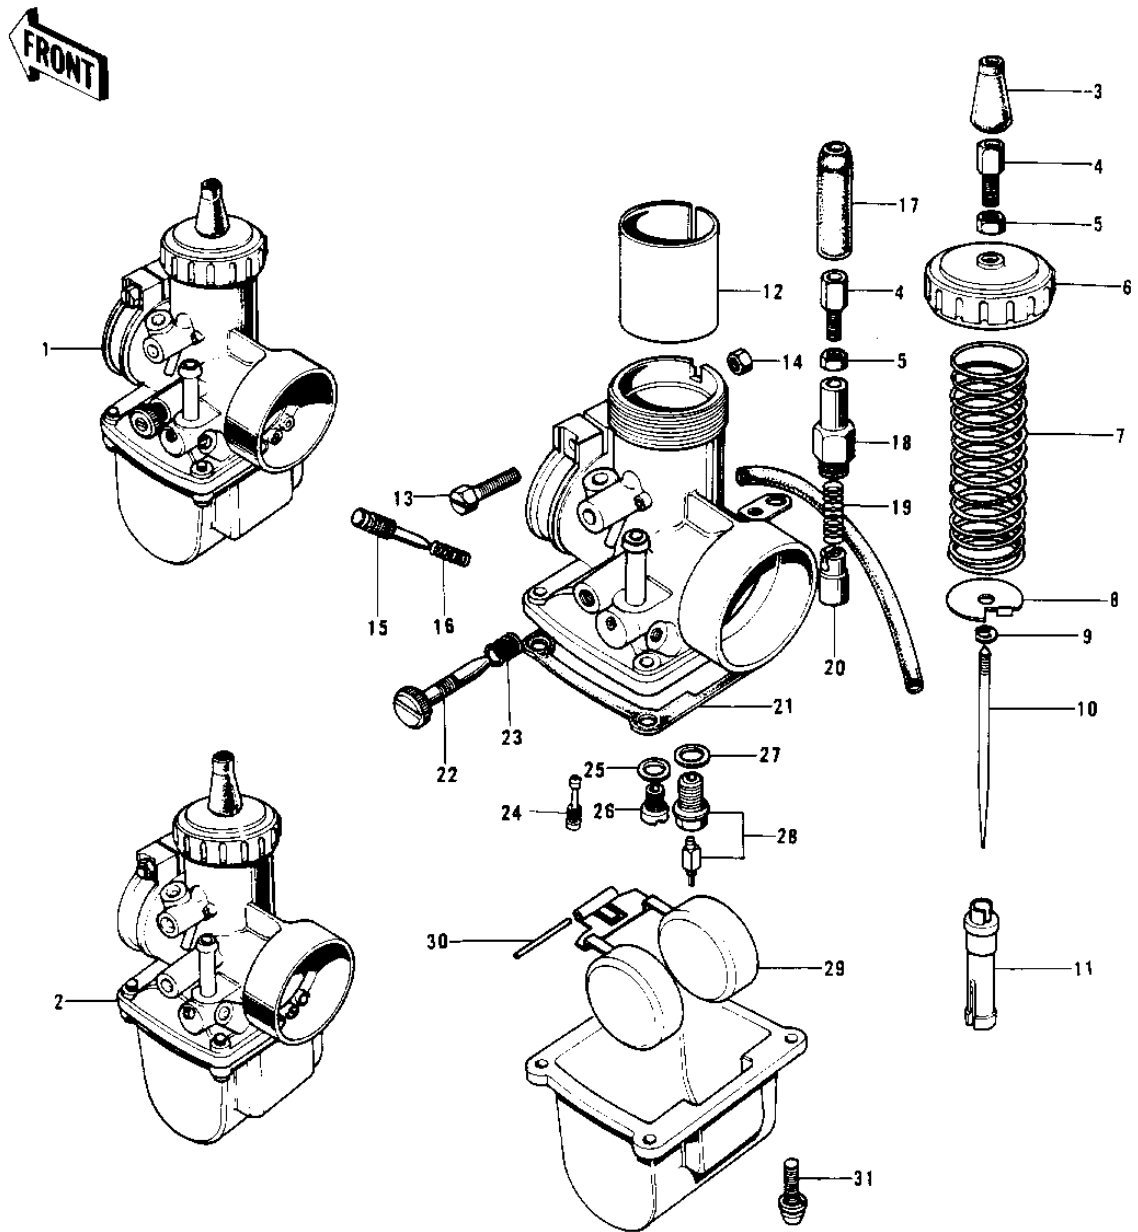

1976 KH400-A3 PARTS DIAGRAM CARBURETORS

1976 KH400-A3 PARTS LIST

CARBURETORS

ITEM NAME	PART NUMBER	QUANTITY
CARBURETOR ASSY,L.H (Ref # 1)	16001-253	1
CARBURETOR ASSY,CE&RH (Ref # 2)	16001-254	1
CAP,CARBURETOR (Ref # 3)	16036-007	1
CABLE ADJUSTER (Ref # 4)	16002-004	1
NUT CABLE ADJUST LOCK (Ref # 5)	16003-004	1
CAP,MIXING CHAMBER (Ref # 6)	16004-025	1
SPRING,THROTTLE VALV (Ref # 7)	16006-024	1
SPRING SEAT,THRTL VL (Ref # 8)	16007-023	1
CIRCLIP (Ref # 9)	16008-010	1
JET NEEDLE 4EJ4 (Ref # 10)	16009-047	1
NEEDLE JET,0-6 (Ref # 11)	16017-092	1
VALVE,THROTTLE,L.H (Ref # 12)	16025-081	1
VALVE,THROTTLE,RH&CEN (Ref # 12)	16025-082	1
SCREW CLAMP (Ref # 13)	16010-004	1
NUT 6MM (Ref # 14)	311B0600	1
SCREW (Ref # 15)	16014-006	1
SPRING-THR STOP SCREW (Ref # 16)	16022-007	1
CAP CABLE ADJUST RUBB (Ref # 17)	16036-005	1
CAP STARTER PLUNGER (Ref # 18)	16012-008	1
SPRING-PLUNGER (Ref # 19)	16013-003	1
PLUNGER-ENRICHNER (Ref # 20)	16016-002	1
GASKET FLOAT CHAMBER (Ref # 21)	16019-013	1
SCREW-THROTTLE STOP (Ref # 22)	16021-013	1
SPRING THR STOP SCREW (Ref # 23)	16022-005	1
JET-PILOT NO 20 (Ref # 24)	92064-021	1
WASHER MAIN JET (Ref # 25)	16034-001	1
MAIN JET,#77.5R (Ref # 26)	92063-1032	1
MAIN JET NO 72.5R (Ref # 26)	92063-108	1
MAIN JET NO 75R (Ref # 26)	92063-109	1

1976 KH400-A3 PARTS LIST

CARBURETORS

ITEM NAME	PART NUMBER	QUANTITY
MAIN JET, #A80 (Ref # 26)	92063-1030	1
MAIN JET NO 82.5R (Ref # 26)	92063-124	1
WASHER FLOAT VLV SEAT (Ref # 27)	16029-004	1
FLOAT VALVE ASSY (Ref # 28)	16030-005	1
FLOAT (Ref # 29)	16031-016	1
FLOAT PIN (Ref # 30)	16032-003	1
SCREW FLOAT CHAMBER (Ref # 31)	16033-009	1