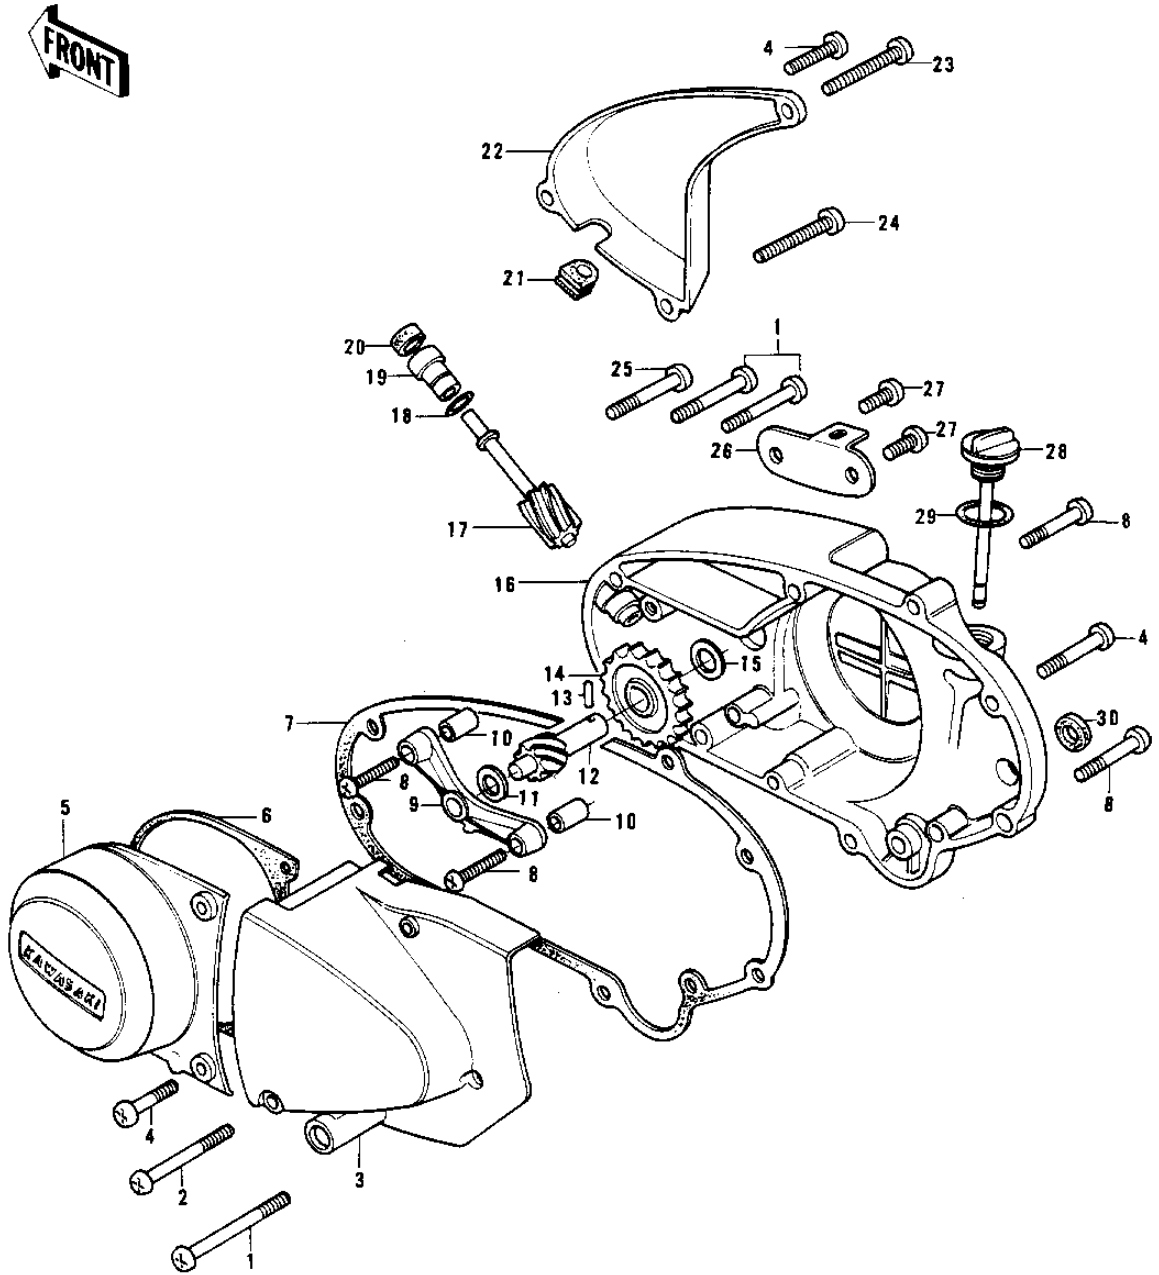

1977 KH400-A4 PARTS DIAGRAM

ENGINE COVERS ('76-'78 A3/A4/A5)

1977 KH400-A4 PARTS LIST

ENGINE COVERS ('76-'78 A3/A4/A5)

ITEM NAME	PART NUMBER	QUANTITY
SCREW PAN HEAD 6X55 (Ref # 1)	220B0655	1
SCREW PAN HEAD 6X45 (Ref # 2)	220B0645	1
COVER,CHAIN CASE,BUFF (Ref # 3)	14026-022-80	1
SCREW PAN HEAD 6X25 (Ref # 4)	220B0625	1
COVER,L.H,ENGINE,BUFF (Ref # 5)	14031-1031	2
GASKET,L.H ENG COVER (Ref # 6)	14045-028	1
GASKET-R.H ENGINE COV (Ref # 7)	14046-019	1
SCREW PAN HEAD 6X30 (Ref # 8)	220B0630	1
HOLDER-TACHOMETER GR (Ref # 9)	14018-005	1
PIN-DOWEL (Ref # 10)	92042-007	1
WASHER THRUST (Ref # 11)	92026-026	1
GEAR-TACHOMETER (Ref # 12)	13224-008	1
PIN,DOWEL (Ref # 13)	92042-035	1
GEAR-OIL PUMP (Ref # 14)	16085-017	1
WASHER THRUST (Ref # 15)	92026-025	1
COVER,R.H,ENG. CLEAR (Ref # 16)	14032-1018	2
SHAFT-TACHOMETER GEAR (Ref # 17)	13226-005	1
"0" RING (Ref # 18)	92055-025	1
BUSH (Ref # 19)	92028-075	1
OIL SEAL (Ref # 20)	92054-004	1
GROMMET-R.H ENG COVER (Ref # 21)	14038-030	1
COVER,OIL PUMP,BUFF (Ref # 22)	14030-030-80	1
SCREW-PAN HEAD,6X90 (Ref # 23)	220B0690	1
SCREW PAN HEAD 6X100 (Ref # 24)	220B06100	1
SCREW PAN HEAD 6X35 (Ref # 25)	220B0635	1
HOLDER (Ref # 26)	14044-006	1
SCREW PAN HEAD 6X20 (Ref # 27)	220B0620	1
PLUG-OIL FILLER (Ref # 28)	16115-017	1
"0" RING,20MM (Ref # 29)	670B2020	1

1977 KH400-A4 PARTS LIST

ENGINE COVERS ('76-'78 A3/A4/A5)

ITEM NAME	PART NUMBER	QUANTITY
OIL SEAL SB16244 (Ref # 30)	92049-002	1
CIRCLIP (Ref # 31)	92036-017	1