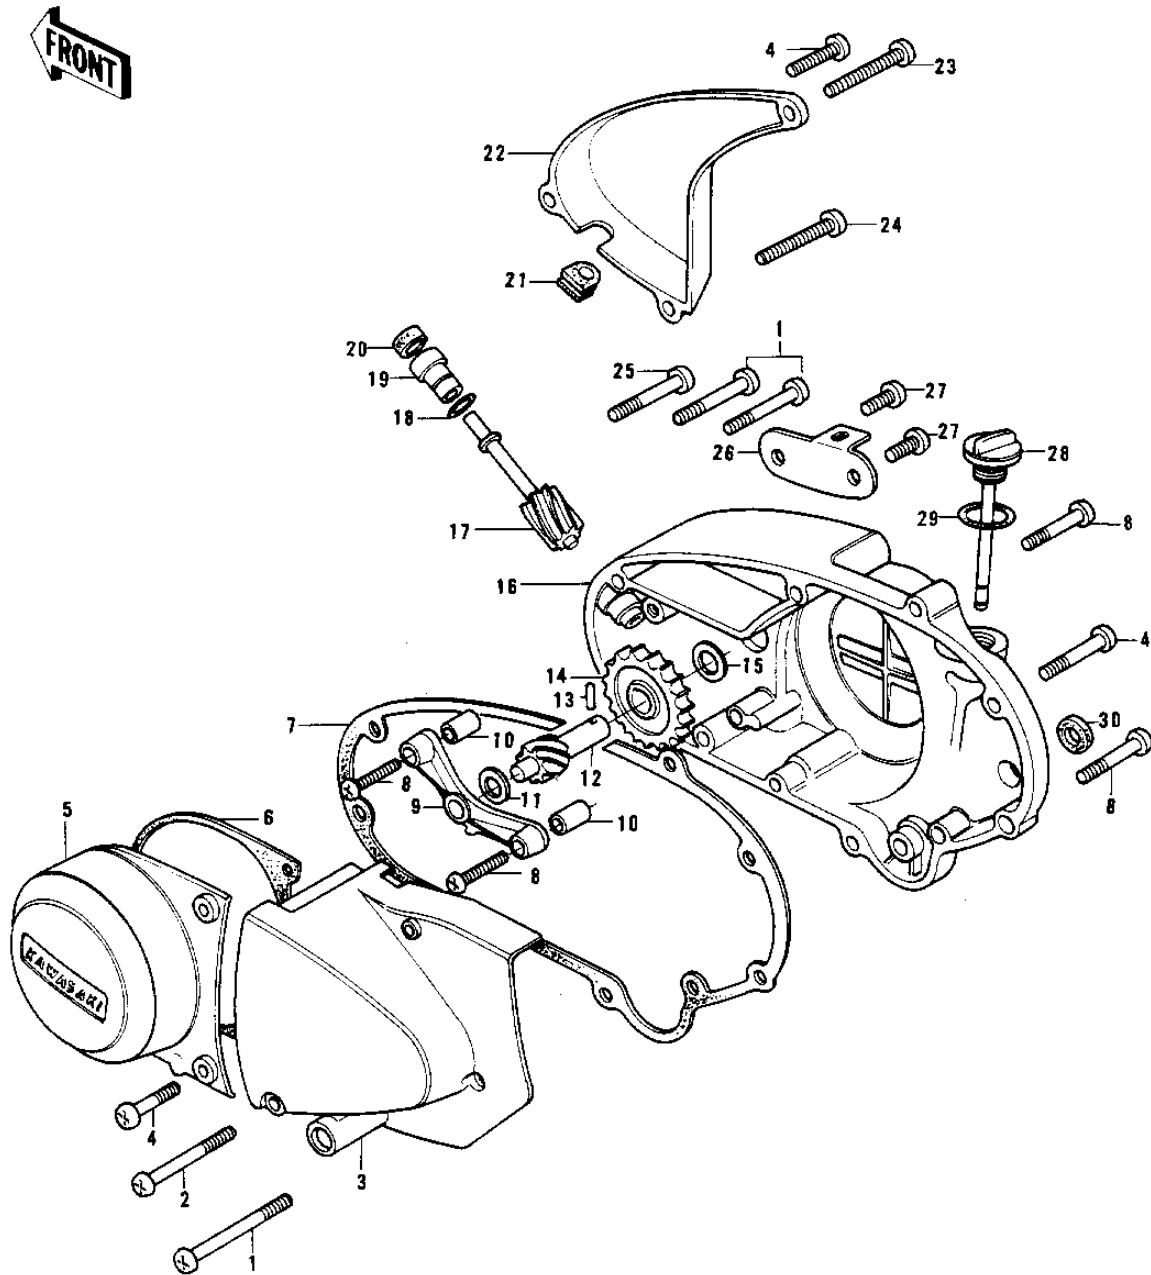

1976 KH400-A3 PARTS DIAGRAM

ENGINE COVERS ('76-'78 A3/A4/A5)

1976 KH400-A3 PARTS LIST

ENGINE COVERS ('76-'78 A3/A4/A5)

ITEM NAME	PART NUMBER	QUANTITY
SCREW PAN HEAD 6X55 (Ref # 1)	220B0655	1
SCREW PAN HEAD 6X45 (Ref # 2)	220B0645	1
COVER,CHAIN CASE,BUFF (Ref # 3)	14026-022-80	1
SCREW PAN HEAD 6X25 (Ref # 4)	220B0625	1
COVER,L.H,ENGINE,BUFF (Ref # 5)	14031-1031	2
GASKET,L.H ENG COVER (Ref # 6)	14045-028	1
GASKET-R.H ENGINE COV (Ref # 7)	14046-019	1
SCREW PAN HEAD 6X30 (Ref # 8)	220B0630	1
HOLDER-TACHOMETER GR (Ref # 9)	14018-005	1
PIN-DOWEL (Ref # 10)	92042-007	1
WASHER THRUST (Ref # 11)	92026-026	1
GEAR-TACHOMETER (Ref # 12)	13224-008	1
PIN,DOWEL (Ref # 13)	92042-035	1
GEAR-OIL PUMP (Ref # 14)	16085-017	1
WASHER THRUST (Ref # 15)	92026-025	1
COVER,R.H,ENG. CLEAR (Ref # 16)	14032-1018	2
SHAFT-TACHOMETER GEAR (Ref # 17)	13226-005	1
"O" RING (Ref # 18)	92055-025	1
BUSH (Ref # 19)	92028-075	1
OIL SEAL (Ref # 20)	92054-004	1
GROMMET-R.H ENG COVER (Ref # 21)	14038-030	1
COVER,OIL PUMP,BUFF (Ref # 22)	14030-030-80	1
SCREW-PAN HEAD,6X90 (Ref # 23)	220B0690	1
SCREW PAN HEAD 6X100 (Ref # 24)	220B06100	1
SCREW PAN HEAD 6X35 (Ref # 25)	220B0635	1
HOLDER (Ref # 26)	14044-006	1
SCREW PAN HEAD 6X20 (Ref # 27)	220B0620	1
PLUG-OIL FILLER (Ref # 28)	16115-017	1
"O" RING,20MM (Ref # 29)	670B2020	1

1976 KH400-A3 PARTS LIST

ENGINE COVERS ('76-'78 A3/A4/A5)

ITEM NAME	PART NUMBER	QUANTITY
OIL SEAL SB16244 (Ref # 30)	92049-002	1
CIRCLIP (Ref # 31)	92036-017	1