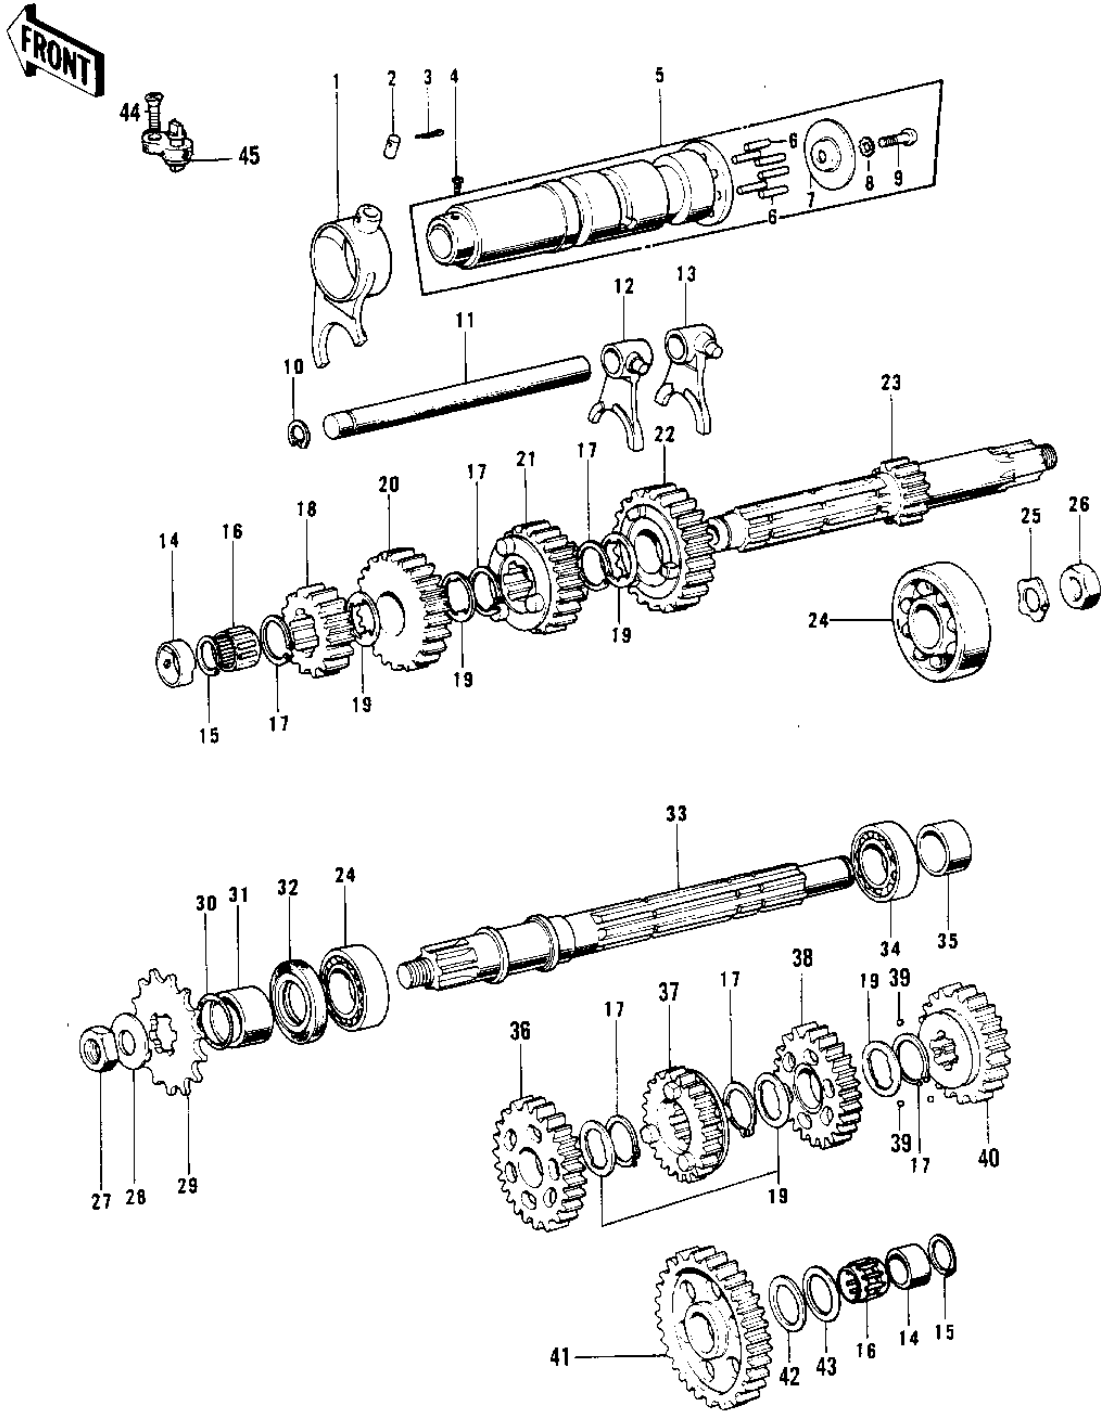

1977 KH400-A4 PARTS DIAGRAM

TRANSMISSION/CHANGE DRUM ('76-'78 A3/A4/