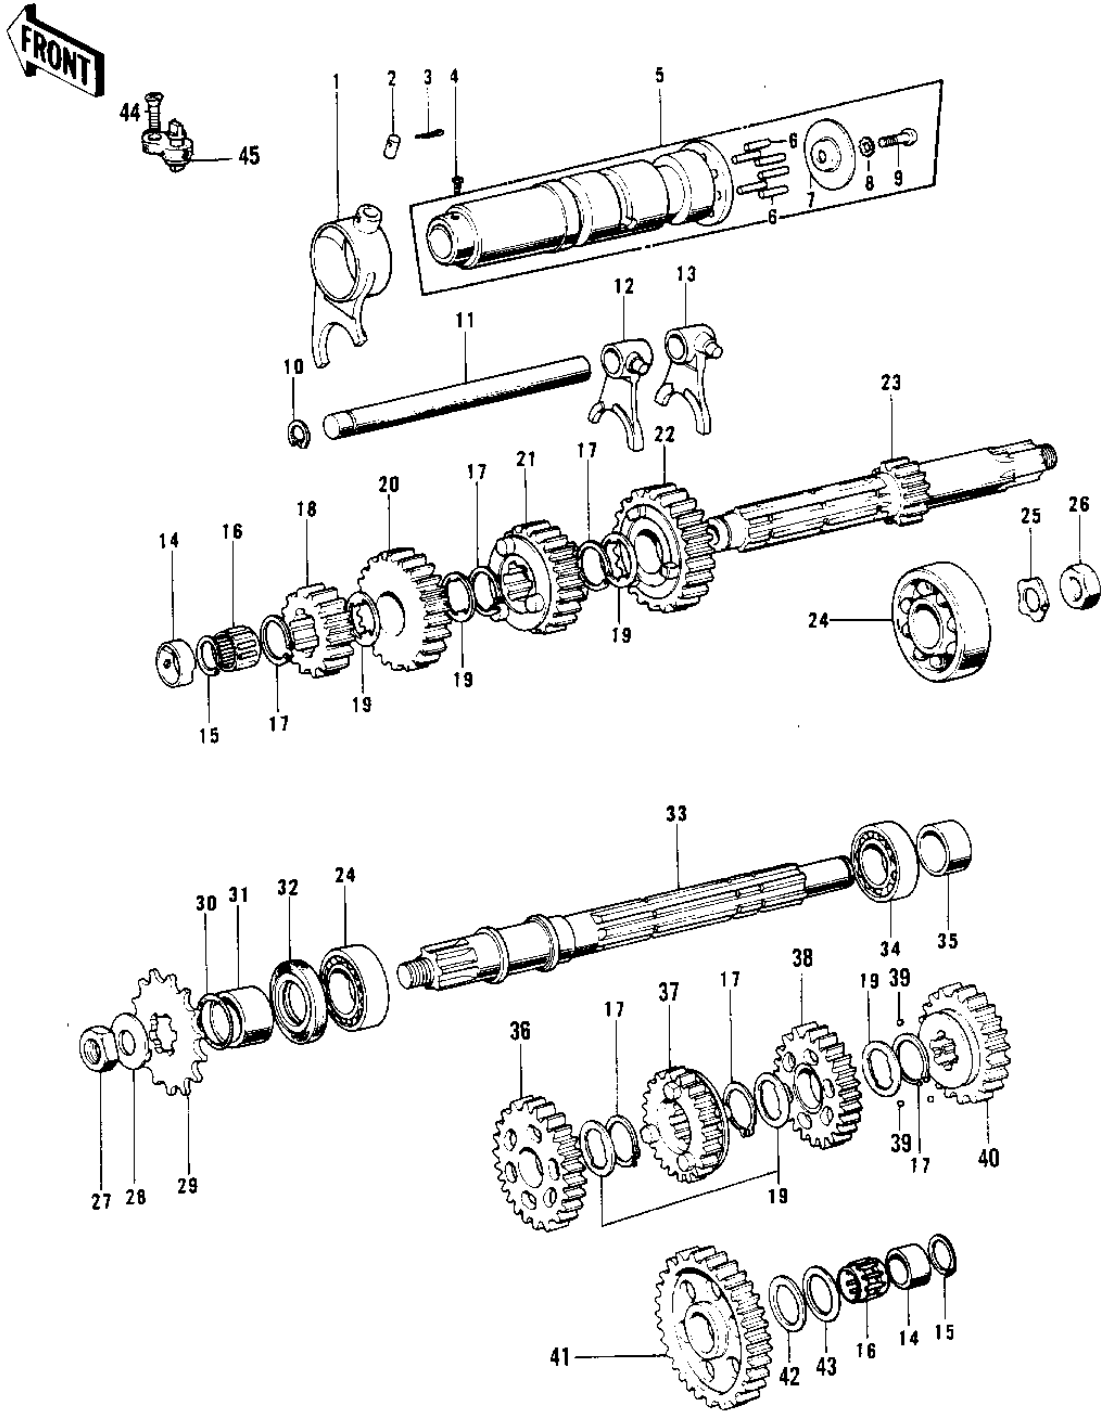

1976 KH400-A3 PARTS DIAGRAM

TRANSMISSION/CHANGE DRUM ('76-'78 A3/A4/