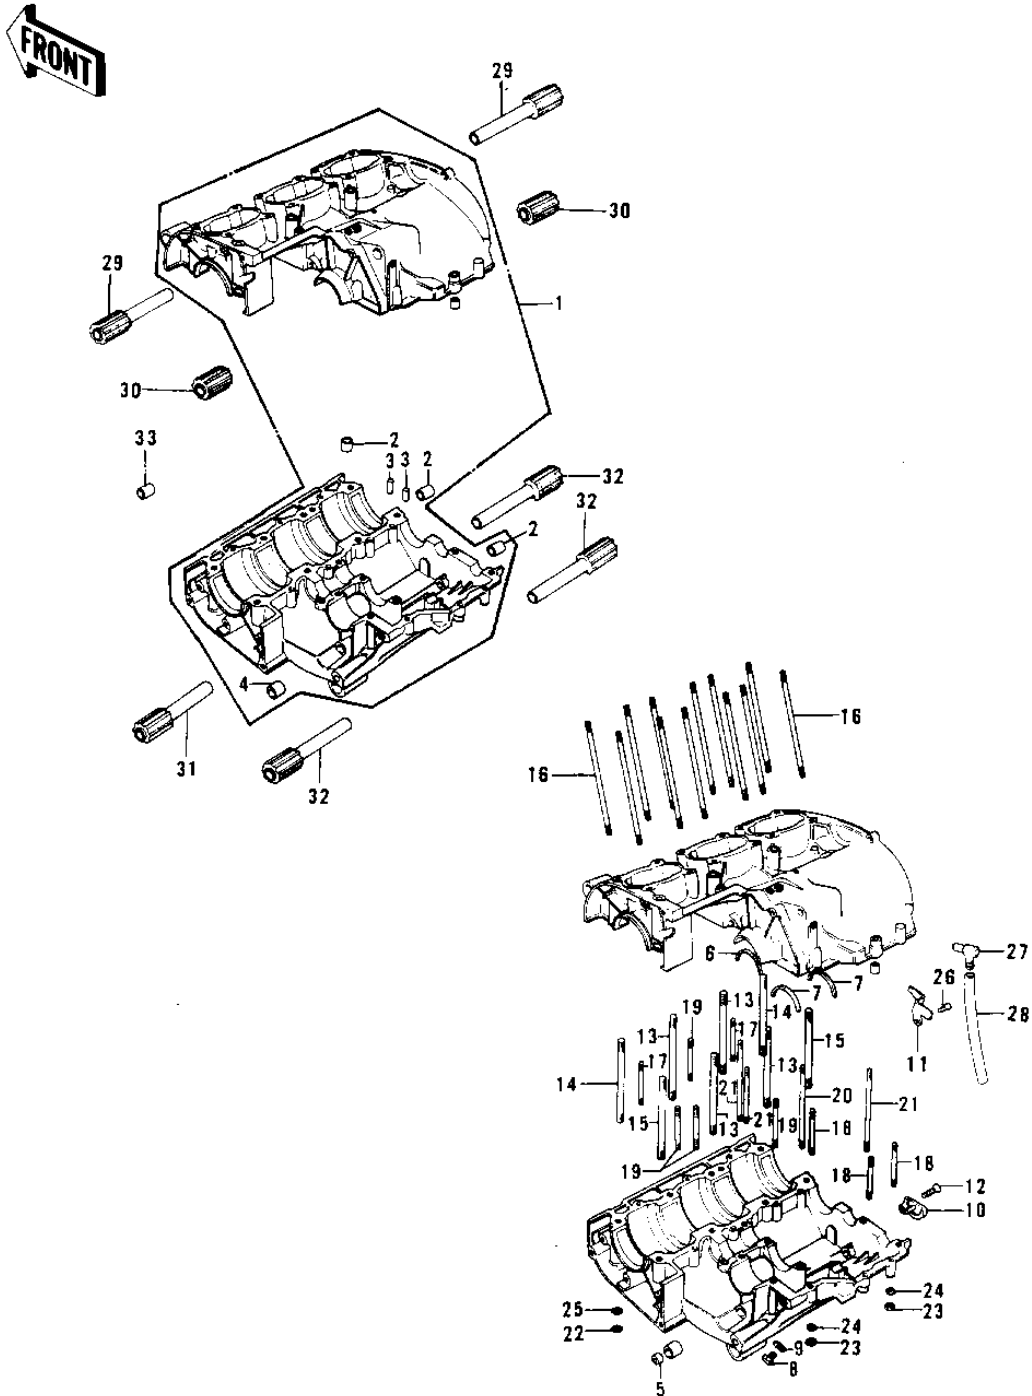

1977 KH400-A4 PARTS DIAGRAM

CRANKCASE ('76-'78 A3/A4/A5)

1977 KH400-A4 PARTS LIST

CRANKCASE ('76-'78 A3/A4/A5)

ITEM NAME	PART NUMBER	QUANTITY
CRANKCASE ASSY (Ref # 1)	14001-075	1
PIN,DOWEL,10X8.2X14 (Ref # 2)	92043-1037	2
PIN DOWEL 6MM (Ref # 3)	92042-016	1
BUSH CHANGE PEDAL SHT (Ref # 4)	92028-071	1
OIL SEAL SB12205 (Ref # 5)	92049-004	1
RING-BEARING SET (Ref # 6)	14013-013	1
RING BEARING SETTING (Ref # 7)	14013-004	1
PLUG OIL DRAIN (Ref # 8)	92067-001	1
GASKET CHECK VALVE (Ref # 9)	92065-058	2
RECEIVER OIL (Ref # 10)	14015-001	1
RECEIVER-OIL (Ref # 11)	14015-003	1
SCREW CNTSNK HD 6X16 (Ref # 12)	221B0616	1
STUD,10X55 (Ref # 13)	172G1055	1
STUD,10X70 (Ref # 14)	172G1070	1
STUD,10X80 (Ref # 15)	172G1080	1
STUD 8X65 (Ref # 16)	172G0865	1
STUD 6X22 (Ref # 17)	172G0622	1
STUD 6X35 (Ref # 18)	172G0635	1
STUD,6X45 (Ref # 19)	172G0645	1
STUD 6X50 (Ref # 19)	172G0650	2
STUD,6X65 (Ref # 21)	172G0665	1
NUT,10MM (Ref # 22)	317B1000	1
NUT 6MM (Ref # 23)	311B0600	1
WASHER SPRING 6MM (Ref # 24)	461F0600	1
WASHER SPRING 10MM (Ref # 25)	461F1000	1
SCREW PAN HEAD 6X10 (Ref # 26)	220B0610	1
BREATHER (Ref # 27)	14069-003	1
PIPE-BREATHER (Ref # 28)	92059-061	1
DAMPER RUBBER (Ref # 29)	14017-002	1

1977 KH400-A4 PARTS LIST

CRANKCASE ('76-'78 A3/A4/A5)

ITEM NAME	PART NUMBER	QUANTITY
DAMPER RUBBER (Ref # 30)	14017-004	1
DAMPER RUBBER (Ref # 31)	14017-009	1
DAMPER RUBBER (Ref # 32)	14017-003	1
PIN-DOWEL (Ref # 33)	92042-007	1