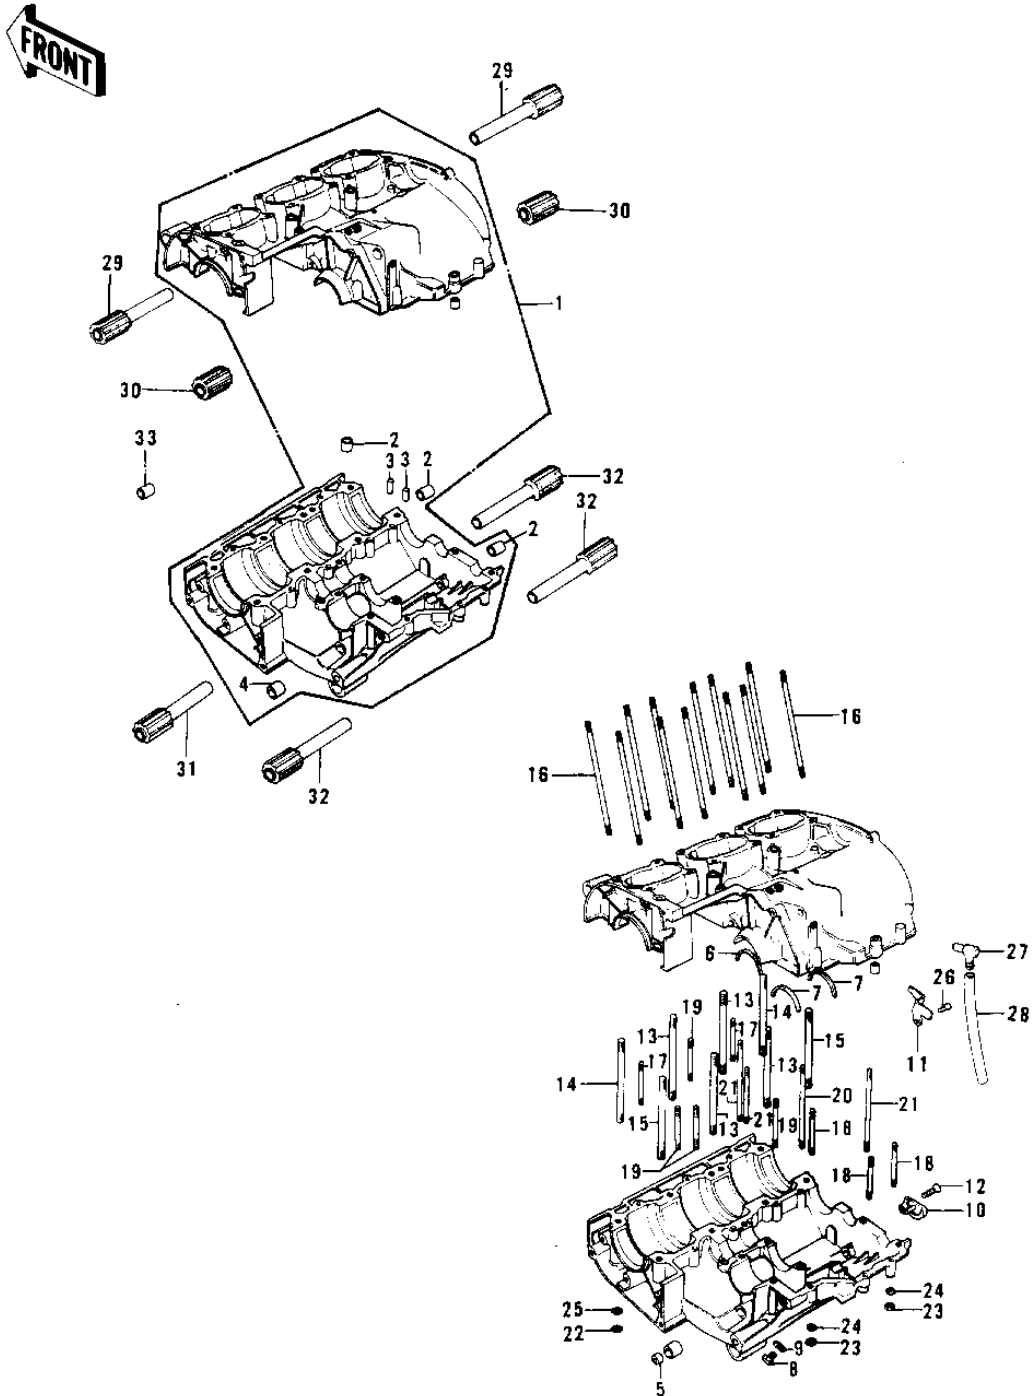

# 1977 KH400-A4 PARTS DIAGRAM

CRANKCASE ('76-'78 A3/A4/A5)

# 1977 KH400-A4 PARTS LIST

CRANKCASE ('76-'78 A3/A4/A5)

ITEM NAME	PART NUMBER	QUANTITY
CRANKCASE ASSY (Ref # 1)	14001-075	
PIN,DOWEL,10X8.2X14 (Ref # 2)	92043-1037	
PIN,DOWEL,10X8.2X14 (Ref # 2)	92043-1037	
PIN DOWEL 6MM (Ref # 3)	92042-016	
BUSH CHANGE PEDAL SHT (Ref # 4)	92028-071	
OIL SEAL SB12205 (Ref # 5)	92049-004	
RING-BEARING SET (Ref # 6)	14013-013	
RING BEARING SETTING (Ref # 7)	14013-004	
PLUG OIL DRAIN (Ref # 8)	92067-001	
GASKET CHECK VALVE (Ref # 9)	92065-058	
GASKET CHECK VALVE (Ref # 9)	92065-058	
RECEIVER OIL (Ref # 10)	14015-001	
RECEIVER-OIL (Ref # 11)	14015-003	
SCREW CNTSNK HD 6X16 (Ref # 12)	221B0616	
STUD,10X55 (Ref # 13)	172G1055	
STUD,10X70 (Ref # 14)	172G1070	
STUD,10X80 (Ref # 15)	172G1080	
STUD 8X65 (Ref # 16)	172G0865	
STUD 6X22 (Ref # 17)	172G0622	
STUD 6X35 (Ref # 18)	172G0635	
STUD,6X45 (Ref # 19)	172G0645	
STUD 6X50 (Ref # 19)	172G0650	
STUD 6X50 (Ref # 20)	172G0650	
STUD,6X65 (Ref # 21)	172G0665	
NUT,10MM (Ref # 22)	317B1000	
NUT 6MM (Ref # 23)	311B0600	
WASHER SPRING 6MM (Ref # 24)	461F0600	
WASHER SPRING 10MM (Ref # 25)	461F1000	
SCREW PAN HEAD 6X10 (Ref # 26)	220B0610	

## 1977 KH400-A4 PARTS LIST

CRANKCASE ('76-'78 A3/A4/A5)

ITEM NAME	PART NUMBER	QUANTITY
BREATHER (Ref # 27)	14069-003	
PIPE-BREATHER (Ref # 28)	92059-061	
DAMPER RUBBER (Ref # 29)	14017-002	
DAMPER RUBBER (Ref # 30)	14017-004	
DAMPER RUBBER (Ref # 31)	14017-009	
DAMPER RUBBER (Ref # 32)	14017-003	
PIN-DOWEL (Ref # 33)	92042-007	