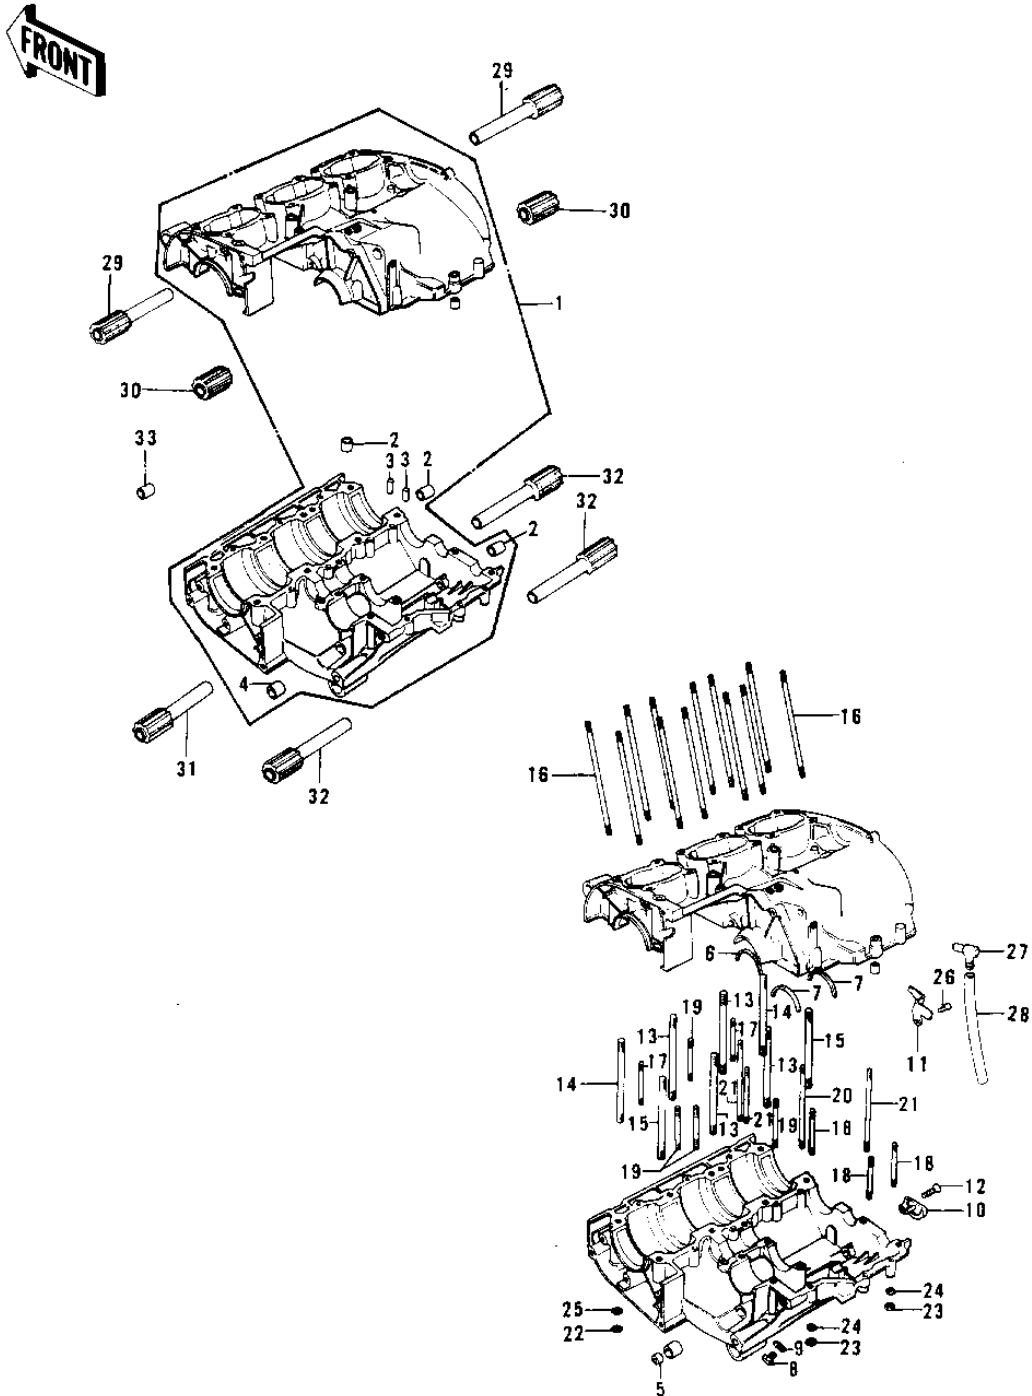

## 1976 KH400-A3 PARTS DIAGRAM

CRANKCASE ('76-'78 A3/A4/A5)

## 1976 KH400-A3 PARTS LIST

CRANKCASE ('76-'78 A3/A4/A5)

ITEM NAME	PART NUMBER	QUANTITY
CRANKCASE ASSY (Ref # 1)	14001-075	1
PIN,DOWEL,10X8.2X14 (Ref # 2)	92043-1037	2
PIN DOWEL 6MM (Ref # 3)	92042-016	1
BUSH CHANGE PEDAL SHT (Ref # 4)	92028-071	1
OIL SEAL SB12205 (Ref # 5)	92049-004	1
RING-BEARING SET (Ref # 6)	14013-013	1
RING BEARING SETTING (Ref # 7)	14013-004	1
PLUG OIL DRAIN (Ref # 8)	92067-001	1
GASKET CHECK VALVE (Ref # 9)	92065-058	2
RECEIVER OIL (Ref # 10)	14015-001	1
RECEIVER-OIL (Ref # 11)	14015-003	1
SCREW CNTSNK HD 6X16 (Ref # 12)	221B0616	1
STUD,10X55 (Ref # 13)	172G1055	1
STUD,10X70 (Ref # 14)	172G1070	1
STUD,10X80 (Ref # 15)	172G1080	1
STUD 8X65 (Ref # 16)	172G0865	1
STUD 6X22 (Ref # 17)	172G0622	1
STUD 6X35 (Ref # 18)	172G0635	1
STUD,6X45 (Ref # 19)	172G0645	1
STUD 6X50 (Ref # 19)	172G0650	2
STUD,6X65 (Ref # 21)	172G0665	1
NUT,10MM (Ref # 22)	317B1000	1
NUT 6MM (Ref # 23)	311B0600	1
WASHER SPRING 6MM (Ref # 24)	461F0600	1
WASHER SPRING 10MM (Ref # 25)	461F1000	1
SCREW PAN HEAD 6X10 (Ref # 26)	220B0610	1
BREATHER (Ref # 27)	14069-003	1
PIPE-BREATHER (Ref # 28)	92059-061	1
DAMPER RUBBER (Ref # 29)	14017-002	1

## 1976 KH400-A3 PARTS LIST

CRANKCASE ('76-'78 A3/A4/A5)

ITEM NAME	PART NUMBER	QUANTITY
DAMPER RUBBER (Ref # 30)	14017-004	1
DAMPER RUBBER (Ref # 31)	14017-009	1
DAMPER RUBBER (Ref # 32)	14017-003	1
PIN-DOWEL (Ref # 33)	92042-007	1