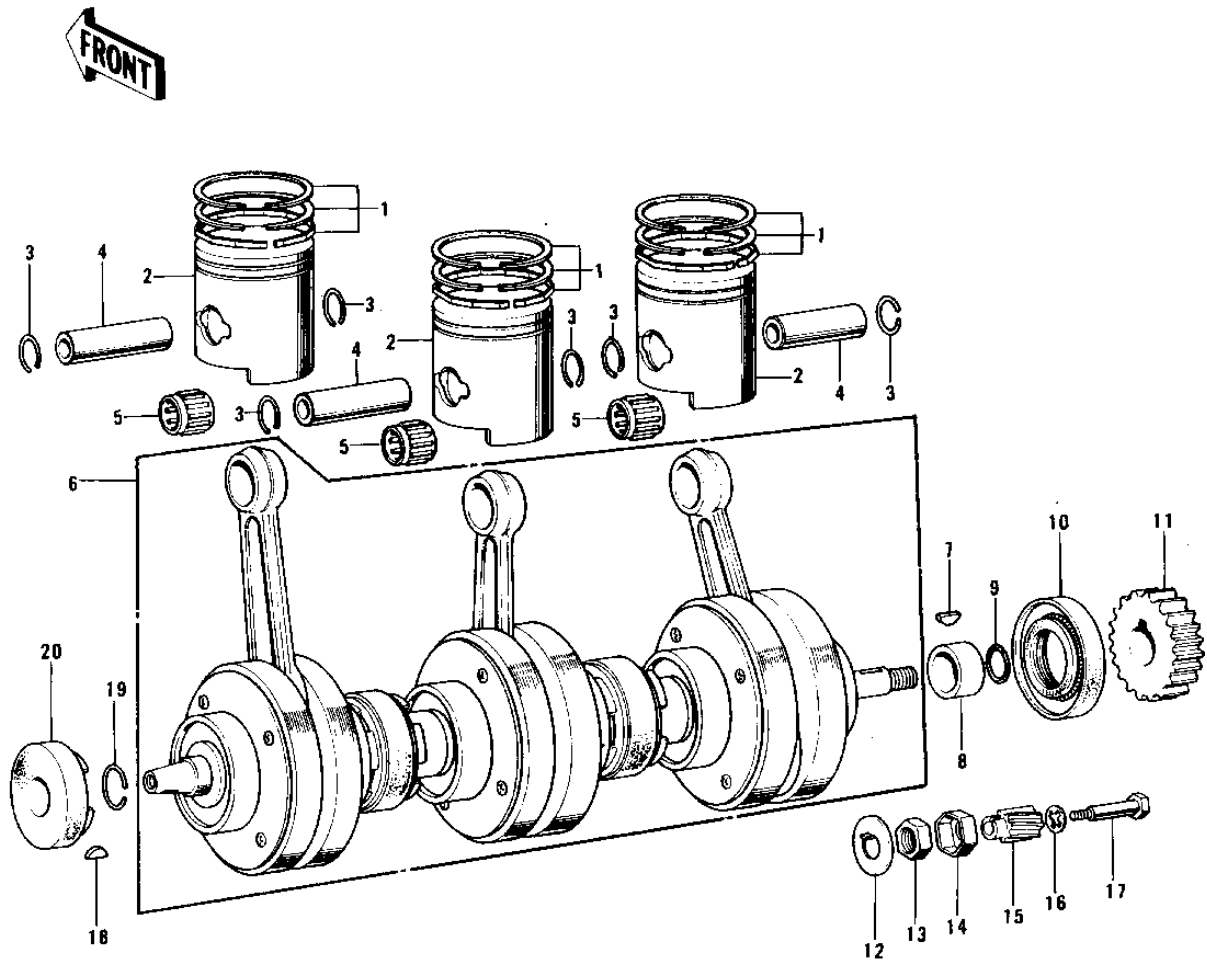

1977 KH400-A4 PARTS DIAGRAM

CRANKSHAFT/PISTONS ('76-'78 A3/A4/A5)

1977 KH400-A4 PARTS LIST

CRANKSHAFT/PISTONS ('76-'78 A3/A4/A5)

ITEM NAME	PART NUMBER	QUANTITY
RING SET,STD (Ref # 1)	13008-049	1
RING SET,0.020" O.S (Ref # 1)	13025-053	1
RING SET,0.040" O.S (Ref # 1)	13024-054	1
PISTON,STD (Ref # 2)	13001-071	1
PISTON,0.020" O.S (Ref # 2)	13029-062	1
PISTON,0.040" O.S (Ref # 2)	13027-060	1
CIRCLIP PISTON PIN (Ref # 3)	92036-005	1
PIN-PISTON (Ref # 4)	13002-025	1
NEEDLE BEARING SM END (Ref # 5)	13033-007	1
CRANK CONROD ASSY (Ref # 6)	13031-1008	1
WOODRUFF KEY (Ref # 7)	92038-015	1
COLLAR CRANK OIL SEAL (Ref # 8)	92027-031	1
"O" RING,22MM (Ref # 9)	92055-018	1
OIL SEAL,TC326210 (Ref # 10)	92050-052	1
GEAR,PRIMARY (Ref # 11)	13121-025	1
WASHER,LOCK,18MM (Ref # 12)	92024-067	1
NUT 18MM (Ref # 13)	92015-019	1
WASHER LOCK (Ref # 14)	92024-021	1
PINION-OIL PUMP (Ref # 15)	16084-014	1
WASHER LOCK 6MM (Ref # 16)	463H0600	1
BOLT-OIL PUMP GEAR (Ref # 17)	92003-068	1
WOODRUFF KEY (Ref # 18)	92038-001	1
CIRCLIP (Ref # 19)	92036-013	1
OIL SEAL TCY256210 (Ref # 20)	92050-041	1