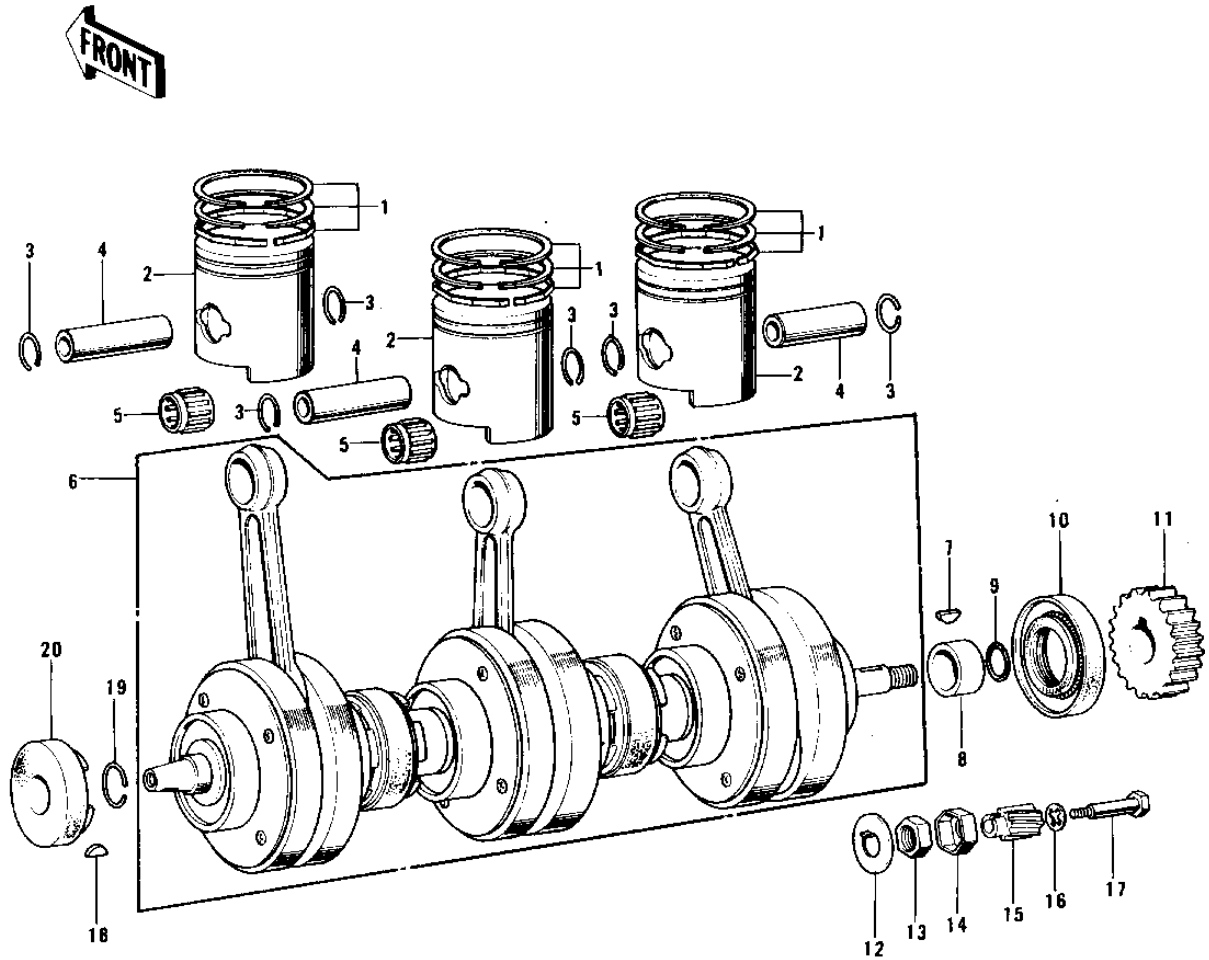

1976 KH400-A3 PARTS DIAGRAM

CRANKSHAFT/PISTONS ('76-'78 A3/A4/A5)

1976 KH400-A3 PARTS LIST

CRANKSHAFT/PISTONS ('76-'78 A3/A4/A5)

ITEM NAME	PART NUMBER	QUANTITY
RING SET,STD (Ref # 1)	13008-049	1
RING SET,0.020" O.S (Ref # 1)	13025-053	1
RING SET,0.040" O.S (Ref # 1)	13024-054	1
PISTON,STD (Ref # 2)	13001-071	1
PISTON,0.020" O.S (Ref # 2)	13029-062	1
PISTON,0.040" O.S (Ref # 2)	13027-060	1
CIRCLIP PISTON PIN (Ref # 3)	92036-005	1
PIN-PISTON (Ref # 4)	13002-025	1
NEEDLE BEARING SM END (Ref # 5)	13033-007	1
CRANK CONROD ASSY (Ref # 6)	13031-1008	1
WOODRUFF KEY (Ref # 7)	92038-015	1
COLLAR CRANK OIL SEAL (Ref # 8)	92027-031	1
"O" RING,22MM (Ref # 9)	92055-018	1
OIL SEAL,TC326210 (Ref # 10)	92050-052	1
GEAR,PRIMARY (Ref # 11)	13121-025	1
WASHER,LOCK,18MM (Ref # 12)	92024-067	1
NUT 18MM (Ref # 13)	92015-019	1
WASHER LOCK (Ref # 14)	92024-021	1
PINION-OIL PUMP (Ref # 15)	16084-014	1
WASHER LOCK 6MM (Ref # 16)	463H0600	1
BOLT-OIL PUMP GEAR (Ref # 17)	92003-068	1
WOODRUFF KEY (Ref # 18)	92038-001	1
CIRCLIP (Ref # 19)	92036-013	1
OIL SEAL TCY256210 (Ref # 20)	92050-041	1